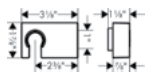

Rainfinity Collection

Finish Part No. List $

NEW

Handshower Holder
· Wall-mounted

chrome	28387001	65
matte white	28387701	83
brushed nickel	28387821	83