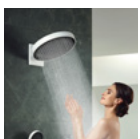

rescues with quiet relaxation in a way that leaves a lasting impression. Enjoy an award-winning shower experience* where you can let everything go and simply enjoy the moment.

NEW Rainfinity Showerhead 250 3-Jet with RainSelect Thermostatic Trim for 4 Functions

Silicone spray nozzles for easy cleaning.

RainSelect Thermostatic Trim allows selection of showerhead sprays and handshower with ease.

Curved graphite spray disc with diffuse arrangement of spray nozzles for an all-embracing shower experience.

Three spray modes for individual relaxing moments: PowderRain, Intense PowderRain and RainStream .

*Rainfinity won the 2020 Best of KBIS Impact Award.

NEW Rainfinity Handshower 130

QuickClean silicone spray nozzles.