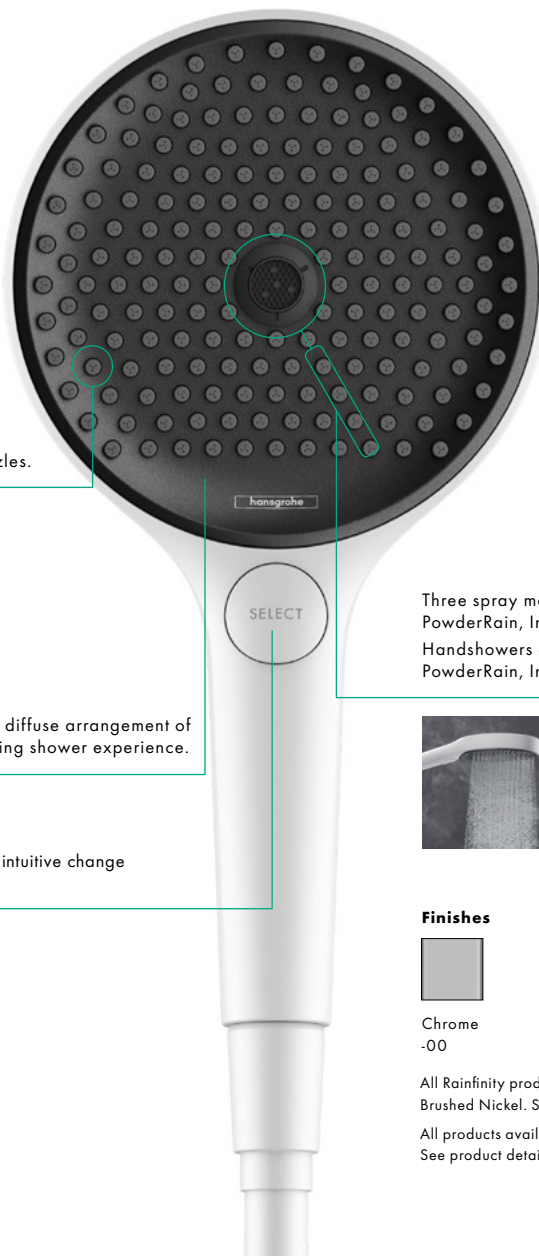

Silicone spray nozzles for easy cleaning.

RainSelect Thermostatic Trim allows selection of showerhead sprays and handshower with ease.

Curved graphite spray disc with diffuse arrangement of spray nozzles for an all-embracing shower experience.

Three spray modes for individual relaxing moments: PowderRain, Intense PowderRain and RainStream .

*Rainfinity won the 2020 Best of KBIS Impact Award.

NEW Rainfinity Handshower 130

QuickClean silicone spray nozzles.

Curved graphite spray disc with diffuse arrangement of spray nozzles for an all-embracing shower experience.

SELECT Technology for easy and intuitive change between spray modes.

Three spray modes for individual relaxing moments: PowderRain, Intense PowderRain and MonoRain. Handshowers at 1.75 GPM come equipped with PowderRain, Intense PowderRain and Intense Turbo.