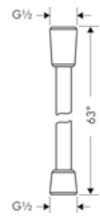

Available Spring 2020

Handshower Hose Techniflex, 63"
· High-quality shower hose
· Pivot connector prevents hose from tangling
· No-kink hose

chrome	28276003	59
matte white	28276703	75
brushed nickel	28276823	75