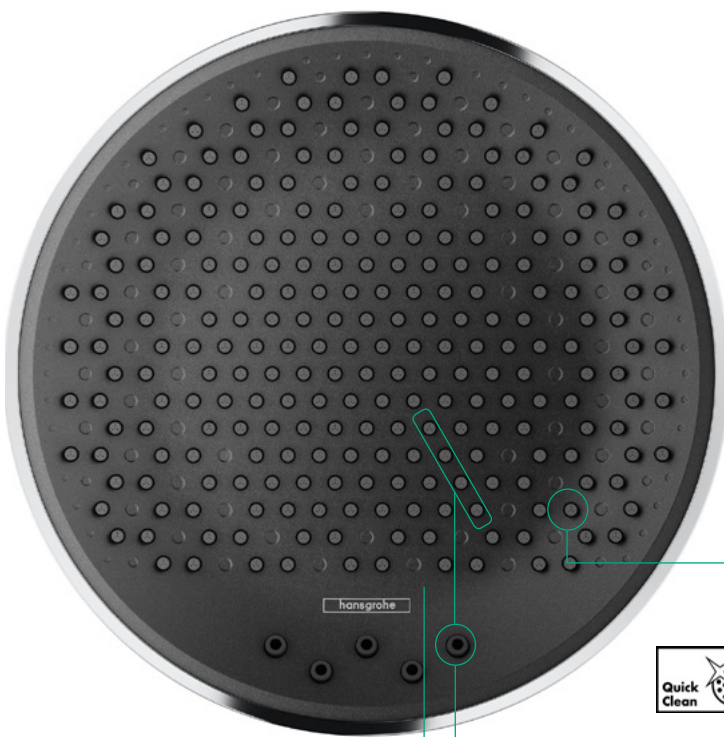

hansgrohe. Meet the beauty of water.

Shift the showering experience from an afterthought to a priority with **Rainfinity**.

The shower is not just any old space – it is a personal haven of well-being. A living space that is furnished and equipped according to wishes, where infinite relaxation takes center stage. Invigorate the morning shower routine with Intense PowderRain, a swift and focused spray that penetrates and cleanses the body in a new

rescues with quiet relaxation in a way that leaves a lasting impression. Enjoy an award-winning shower experience* where you can let everything go and simply enjoy the moment.

NEW Rainfinity Showerhead 250 3-Jet with RainSelect Thermostatic Trim for 4 Functions

Silicone spray nozzles for easy cleaning.

RainSelect Thermostatic Trim allows selection of showerhead sprays and handshower with ease.

Curved graphite spray disc with diffuse arrangement of spray nozzles for an all-embracing shower experience.

Curved graphite spray disc with diffuse arrangement of spray nozzles for an all-embracing shower experience.

SELECT Technology for easy and intuitive change between spray modes.

Three spray modes for individual relaxing moments: PowderRain, Intense PowderRain and MonoRain. Handshowers at 1.75 GPM come equipped with PowderRain, Intense PowderRain and Intense Turbo.