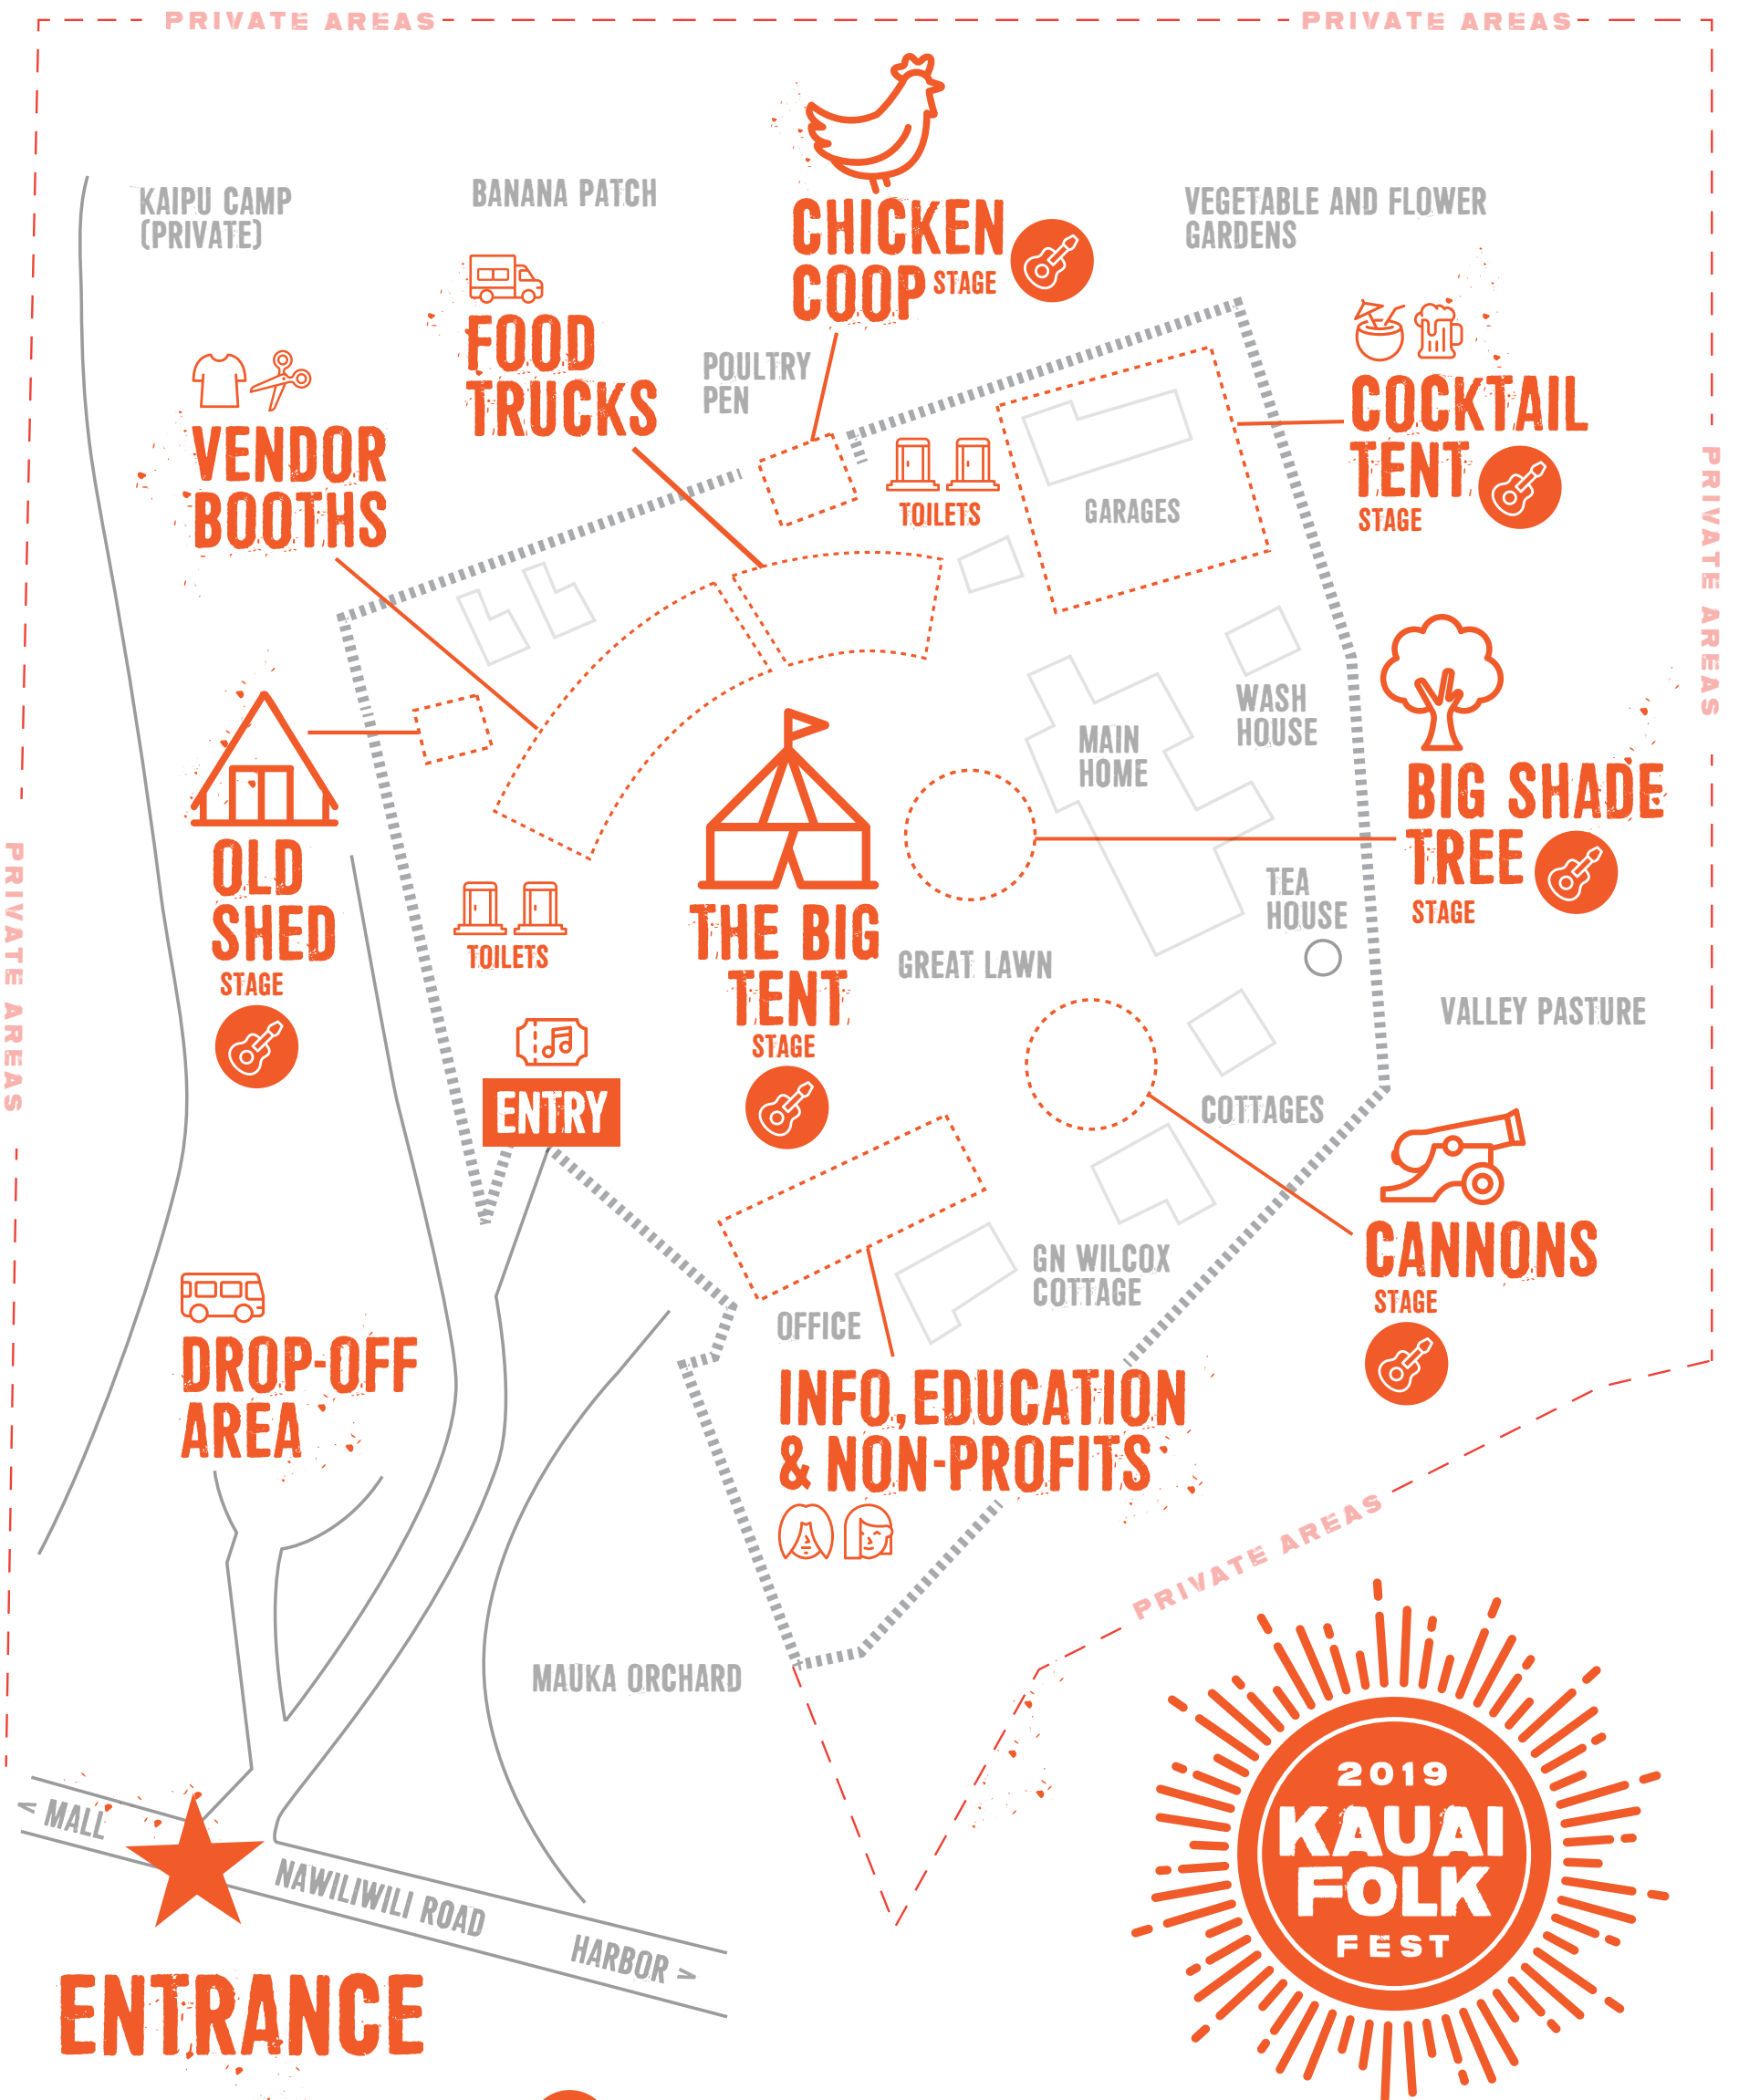

KAUAI FOLK FESTIVAL 2019

EVENT SITE MAP

 MULTIPLE PERFORMANCE STAGES

GROVE FARM MUSEUM, LIHUE

KAUAIFOLK.COM

SATURDAY

SEPT 28 10AM-10PM

10AM

12PM

Sashamon With Uncle Isaac Kamaile (Big Tent)
Soulgood Family (Old Shed)

Square Dance and Hula Mashup Party With Slo County
Ramblers and Puka Asing (Big Shade Tree)

1PM

Ian Moore (Cannons Stage)
Norman Decosta (Old Shed)

Pine Hearts (Old Shed)

The Lins (Big Tent)

1PM

Puka Asing and The Konatokaz (Big Tent)

Roundhouse Ramblers (Cocktail Tent)

2PM

Grown Up Songs For Kids With Jonny Fritz (Cannons Stage)

Slo County Stumblers (Old Shed)

5PM

Folks Telling Stories And Singing Songs With Taj Mahal,
Peter Rowan, Tim O'brien, Puka Asing, And Kupuna (Main Stage)

6PM

Wally Rita Y Los Kauaianos Kachi-Kachi Dance Party
(Cannons Stage)

Paul Lee Kupfer (Cocktail Tent)