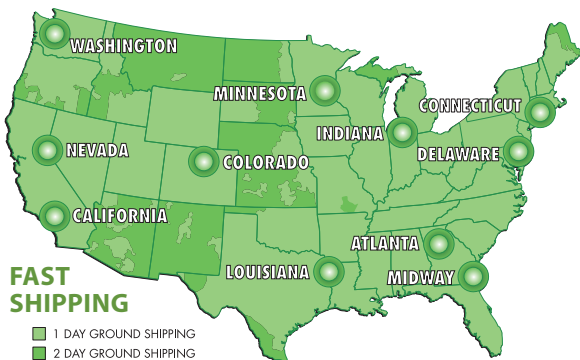

LOCAL PICK-UP AVAILABLE

SOUTH BEND, IN
Monday-Friday 8am - 5pm
Saturday 8am - 3pm

SANTA FE SPRINGS, CA
BURIEN, WA
ROSEVILLE, MN
SPARKS, NV
SHREVEPORT, LA
MIDWAY, GA
Monday-Friday 8am - 5pm

WINDSOR, CT
Monday-Friday 8am - 6pm

NEW CASTLE, DE
DENVER, CO
Monday-Friday 8am - 5pm
Saturday 8am - 12pm

ATLANTA, GA
Monday-Friday 7am - 5pm