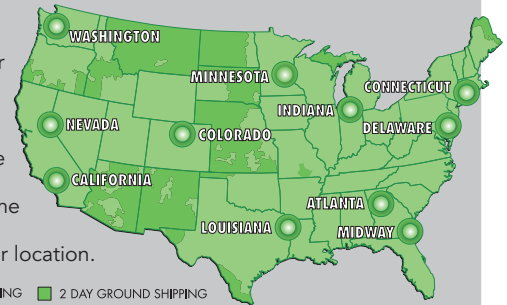

What Does Shipping Cost?

Get fast shipping quotes online or on the phone. Don't forget about LTL options to save even more on large orders!