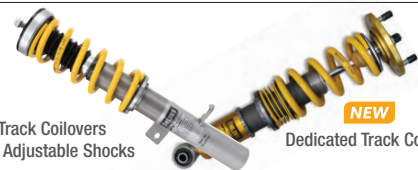

World Class Shocks & Struts

- Gas-A-Just Shocks & Struts
- GR-2/Excel-G Shock & Struts
- MonoMax Shocks for Light Trucks
- Replacement Strut Mounts & Boots
- Truck-Plus

- Road and Track Coilovers
- Adventure Adjustable Shocks

NEW