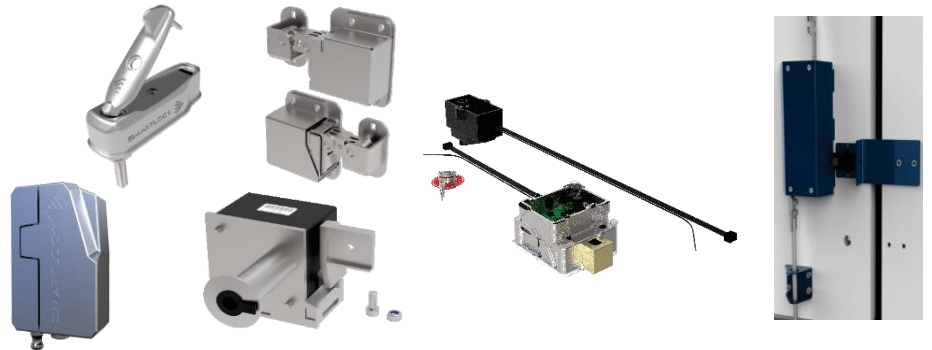

Pressure

- Guage & Differential
- Switches

Temperature

- Head & Rail Mount
- Field Mount
- PT100 & TC Sensors

Liquid Analysers

- pH & Conductivity
- Dissolved Oxygen
- Turbidity
- Chlorine
- Water Quality Analysers

Gas Analysers

- O2 Flue Gas
- Hydrogen Purity

Positioners & I/P Converters

Recorders & Controllers

CHAMBERS, MANHOLE COVERS & LOCKING SOLUTIONS

Meter & Valve Chambers

- Sheet Moulding Compound (SMC)
- Depth : 300/400/600/1000mm
- Opening : 200/310/350/600/650
- Load Rating : 1.5 – 13.5 Tons

Manhole Covers & Lids

- 2A
- MD/HD 700 Lid & Frame
- Square Lid

Locking Solutions

- Cabinet Lock & Door Lock
- Perimeter Lock
- Split Lock (Pump Stations)
- Container Lock

NOC System

- Lock Monitoring
- Key Scheduling