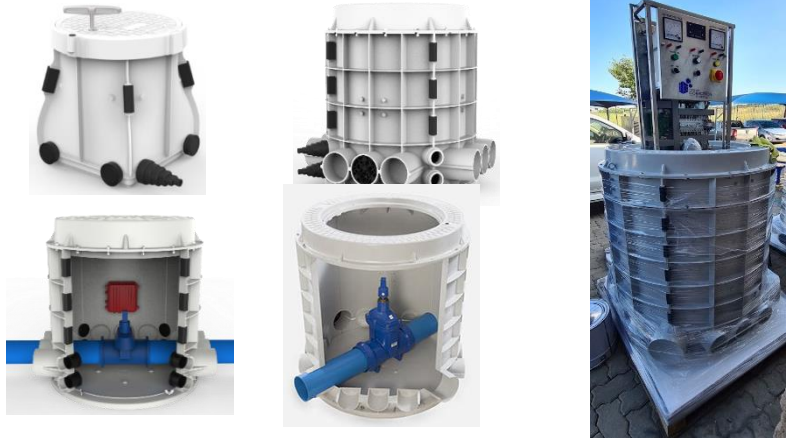

Gas Analysers

- O2 Flue Gas
- Hydrogen Purity

Positioners & I/P Converters

Recorders & Controllers

CHAMBERS, MANHOLE COVERS & LOCKING SOLUTIONS

Meter & Valve Chambers

- Sheet Moulding Compound (SMC)
- Depth : 300/400/600/1000mm
- Opening : 200/310/350/600/650
- Load Rating : 1.5 – 13.5 Tons

Manhole Covers & Lids

- 2A
- MD/HD 700 Lid & Frame
- Square Lid

Locking Solutions

- Cabinet Lock & Door Lock
- Perimeter Lock
- Split Lock (Pump Stations)
- Container Lock

NOC System

- Lock Monitoring
- Key Scheduling