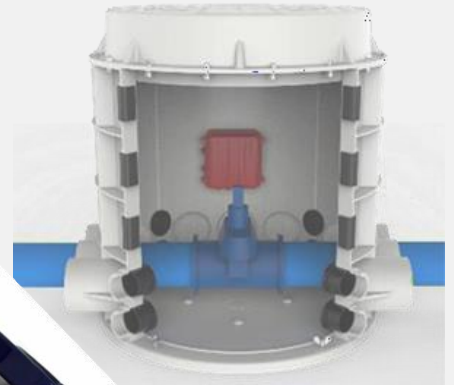

Smart Solutions

MECHANICAL & STATIC WATER METERS
INSTRUMENTATIONS & ANALYTICS
MAN-HOLE COVERS, CHAMBERS & LOCKING SOLUTIONS
AMR, PRE-PAID, IOT & METER VERIFICATION
EDITION 2024