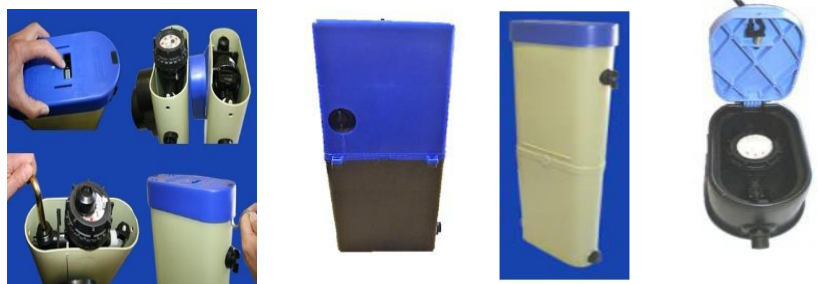

Bulk Mechanical Water Meters

- Cast Iron Hot & Cold Water
- Class B : 40mm – 800mm
- Class C : 40mm – 300mm
- Combination Meters : 50mm – 150mm
- Irrigation Meters : 50mm – 300mm

Meter Boxes

- Above Ground 450/750/800
- Wall Mount, Securimeter Boxes
- Oval, Round & Rectangular