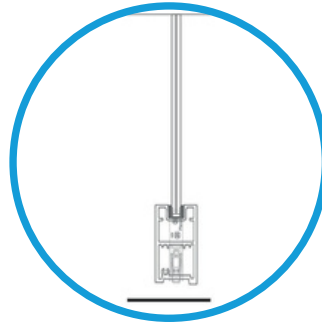

## Verwol Aluminum framed single glass door

Verwol's aluminum frame door is characterized by its modern character and is available with Cradle to Cradle Silver certificate. The door is stylish, can be used in any situation and has excellent acoustic properties.

Type of door	Rw,p-value*	Rw-value**	DnT,A(LAB)
Aluminum frame, single glass	Rw,p=36dB	Rw=40dB	DnT,A=34dB (LAB)

\* In a suspended situation, including frame and drop seal

\*\* Door leaf value

# Verwol Aluminum framed single glass door

## Details Aluminum framed glass door in a Slimline Clearvision Single glass wall partition

Head track  
Alu-frame single glass

Base track  
Alu-frame single glass

Head track horizontal  
Alu frame single glass