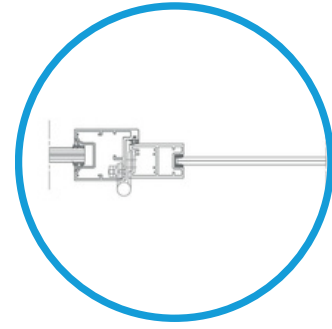

## Verwol Aluminum framed single glass door

Verwol's aluminum frame door is characterized by its modern character and is available with Cradle to Cradle Silver certificate. The door is stylish, can be used in any situation and has excellent acoustic properties.

# Verwol Aluminum framed single glass door

## Details Aluminum framed glass door in a Slimline Clearvision Single glass wall partition

Head track  
Alu-frame single glass

Base track  
Alu-frame single glass

Head track horizontal  
Alu frame single glass

## Specifications Aluminum Framed Single Glass Doors

- Door thickness: 1.57 inches
  - Door width: 36 6/10 inches standard, others on request
  - Height: up to 118 1/10 inches standard, others on request
  - Door profiles: aluminum, 2 5/10 inches wide
- Door frames: 2 3/10 or 4 inches thick including 3D adjustment option
- Color profiles: standard Verwol RAL color, other colors on request