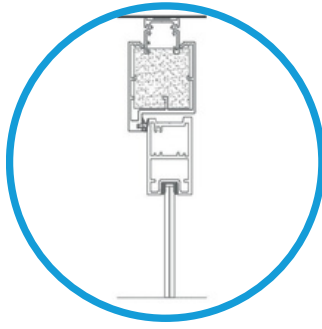

## Verwol Aluminum framed single glass door

Verwol's aluminum frame door is characterized by its modern character and is available with Cradle to Cradle Silver certificate. The door is stylish, can be used in any situation and has excellent acoustic properties.

# Verwol Aluminum framed single glass door

## Details Aluminum framed glass door in a Slimline Clearvision Single glass wall partition

Head track  
Alu-frame single glass

Base track  
Alu-frame single glass

Head track horizontal  
Alu frame single glass

## Specifications Aluminum Framed Single Glass Doors

- Door thickness: 1.57 inches
  - Door width: 36 6/10 inches standard, others on request
  - Height: up to 118 1/10 inches standard, others on request
  - Door profiles: aluminum, 2 5/10 inches wide
- Door frames: 2 3/10 or 4 inches thick including 3D adjustment option
- Color profiles: standard Verwol RAL color, other colors on request