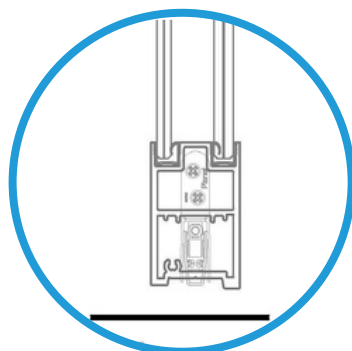

- Door thickness: 40 mm
- Door width: 930 mm standard, others on request
- Height: up to 3,000 mm standard, others on request
- Door profiles: aluminum, 65 mm wide
- Door frames: 60 or 100 mm thick including 3D adjustment option
- Color profiles: standard Verwol RAL color, other colors on request

Type of door	Rw,p-value*	Rw-value**	DnT,A(LAB)
Aluminum frame, double glass	Rw,p=39dB	Rw=43dB	DnT,A=38dB (LAB)

* In a suspended situation, including frame and drop seal

** Door leaf value

Verwol Aluminum framed double glass door

Details Aluminum framed glass door in a Slimline Clearvision Single glass wall partition

Head track
Alu-frame double glass

Base track
Alu-frame double glass

Head track horizontal
Alu frame double glass

Specifications Aluminum Framed Double Glass Doors