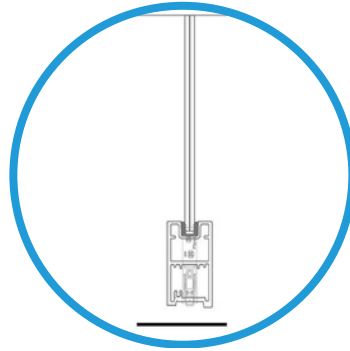

Verwol Aluminum framed single glass door

Verwol's aluminum frame door is characterized by its modern character and is available with Cradle to Cradle Silver certificate. The door is stylish, can be used in any situation and has excellent acoustic properties.

Type of door	Rw,p-value*	Rw-value**	DnT,A(LAB)
Aluminum frame, single glass	Rw,p=36dB	Rw=40dB	DnT,A=34dB (LAB)

* In a suspended situation, including frame and drop seal

** Door leaf value

Verwol Aluminum framed single glass door

Details Aluminum framed glass door in a Slimline Clearvision Single glass wall partition

Head track
Alu-frame single glass

Base track
Alu-frame single glass

Head track horizontal
Alu frame single glass

Specifications Aluminum Framed Single Glass Doors

- Door thickness: 40 mm
- Door width: 930 mm standard, others on request
- Height: up to 3,000 mm standard, others on request
- Door profiles: aluminum, 65 mm wide
- Door frames: 60 or 100 mm thick including 3D adjustment option
- Color profiles: standard Verwol RAL color, other colors on request