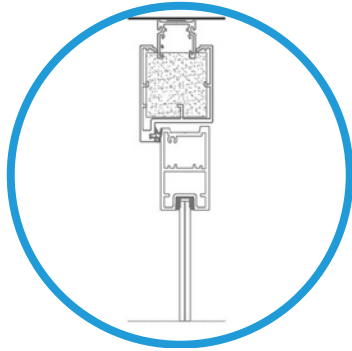

Verwol Aluminum framed single glass door

Verwol's aluminum frame door is characterized by its modern character and is available with Cradle to Cradle Silver certificate. The door is stylish, can be used in any situation and has excellent acoustic properties.

Type of door	Rw,p-value*	Rw-value**	DnT,A(LAB)
Aluminum frame, single glass	Rw,p=36dB	Rw=40dB	DnT,A=34dB (LAB)

* In a suspended situation, including frame and drop seal

** Door leaf value

Verwol Aluminum framed single glass door

Details Aluminum framed glass door in a Slimline Clearvision Single glass wall partition

Head track
Alu-frame single glass

Base track
Alu-frame single glass

Head track horizontal
Alu frame single glass

Specifications Aluminum Framed Single Glass Doors

- Door thickness: 40 mm
- Door width: 930 mm standard, others on request
- Height: up to 3,000 mm standard, others on request
- Door profiles: aluminum, 65 mm wide
- Door frames: 60 or 100 mm thick including 3D adjustment option
- Color profiles: standard Verwol RAL color, other colors on request