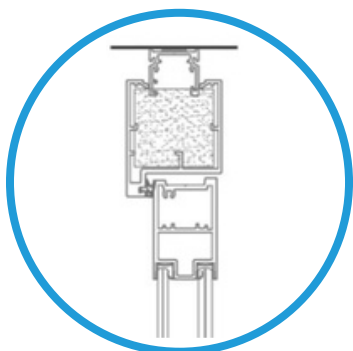

- Door thickness: 40 mm
- Door width: 930 mm standard, others on request
- Height: up to 3,000 mm standard, others on request
- Door profiles: aluminum, 65 mm wide
- Door frames: 60 or 100 mm thick including 3D adjustment option
- Color profiles: standard Verwol RAL color, other colors on request

Verwol Aluminum framed double glass door

Verwol's aluminum frame door is characterized by its modern and sleek character. The door is stylish, can be used in any situation and has excellent acoustic properties. The aluminum framed door is available with a Cradle to Cradle Silver certificate. A sustainable choice that suits a modern and sleek office!

Details Aluminum framed glass door in a Slimline Clearvision Single glass wall partition

Head track
Alu-frame double glass

Base track
Alu-frame double glass

Head track horizontal
Alu frame double glass

Specifications Aluminum Framed Double Glass Doors