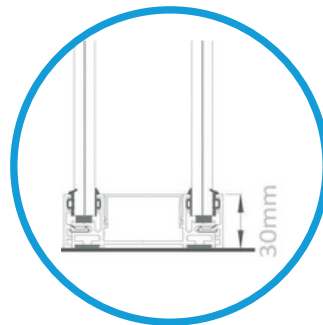

Verwol Slimline Clearvision 100 double glazed

The Slimline Clearvision 100 is a double glazed wall partition from Verwol with slim head tracks and base tracks of only 1.18 inches. This glazed wall partition is produced based on Cradle to Cradle Silver principles and has profile- and sealant-free transitions between the glass panels. A sustainable choice that suits a modern office!

Type of wall partition	Rw-value	DnT,A(LAB)	Thickness
Slimline Clearvision 100	Rw=49d	DnT,A=47dB	4 inches
Slimline Clearvision 100	B	(LAB)	4 inches
Slimline Clearvision 100	Rw=46d	DnT,A=45dB	4 inches

B (LAB)

Rw=44d DnT,A=43dB

B (LAB)

Verwol Slimline Clearvision 100 double glazed

Details Slimline Clearvision 100

Head tracks
Clearvision 100

Base tracks
Clearvision 100

Flushjoint glass to glass
connection Clearvision 100

Specifications Slimline Clearvision 100

- Thickness: 4 inches
 - Width of the glass panels: max 35.43 inches with fitting pieces
 - Height: up to 10 feet
 - Wall profiles: aluminum
- Head tracks: 1 3/16 inches, flat with an integrated picture rail
- Base tracks: 1 3/16 inches, flat
- Glass to glass connection: Transparent and sound insulating flush joint
- Profile colors: standard Verwol RAL color, other colors on request