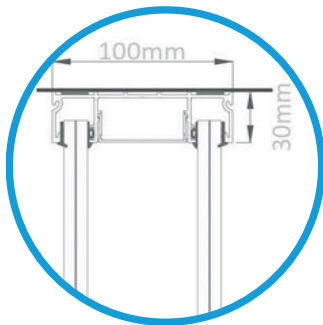

Verwol Slimline Clearvision 100 double glazed

The Slimline Clearvision 100 is a double glazed wall partition from Verwol with slim head tracks and base tracks of only 1.18 inches. This glazed wall partition is produced based on Cradle to Cradle Silver principles and has profile- and sealant-free transitions between the glass panels. A sustainable choice that suits a modern office!

Type of wall partition	Rw-value	DnT,A(LAB)	Thickness
Slimline Clearvision 100	Rw=49d	DnT,A=47dB	4 inches
Slimline Clearvision 100	B	(LAB)	4 inches
Slimline Clearvision 100	Rw=46d	DnT,A=45dB	4 inches

B (LAB)

Rw=44d DnT,A=43dB

B (LAB)

Verwol Slimline Clearvision 100 double glazed

Details Slimline Clearvision 100

Head tracks
Clearvision 100

Base tracks
Clearvision 100

Flushjoint glass to glass
connection Clearvision 100

Specifications Slimline Clearvision 100

- Thickness: 4 inches
 - Width of the glass panels: max 35.43 inches with fitting pieces
 - Height: up to 10 feet
 - Wall profiles: aluminum
- Head tracks: 1 3/16 inches, flat with an integrated picture rail
- Base tracks: 1 3/16 inches, flat
- Glass to glass connection: Transparent and sound insulating flush joint
- Profile colors: standard Verwol RAL color, other colors on request