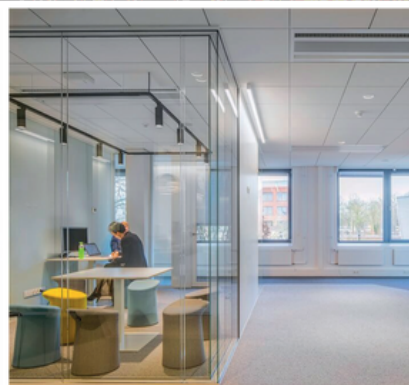

Verwol Slimline Clearvision 100 double glazed

The Slimline Clearvision 100 is a double glazed wall partition from Verwol with slim head tracks and base tracks of only 1.18 inches. This glazed wall partition is produced based on Cradle to Cradle Silver principles and has profile- and sealant-free transitions between the glass panels. A sustainable choice that suits a modern office!