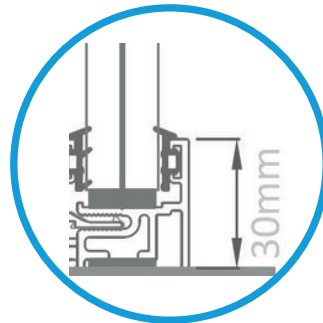

Verwol Slimline Clearvision 30 single glazed

The Slimline Clearvision 30 is a single glazed wall partition from Verwol with slim head tracks and base tracks of only 1.18 inches. This glazed wall partition is produced based on Cradle to Cradle Silver principles and has profile- and sealant-free transitions between the glass panels. A sustainable choice that suits a modern office!

Type of wall partition	Rw-value	DnT,A(LAB)	Thickness
Slimline Clearvision 30	Rw=39d	DnT,A=38dB	1 3/16 inches
Slimline Clearvision 25	B	(LAB)	1 3/16 inches

Rw=36d

DnT,A=35dB

B

(LAB)

Verwol Slimline Clearvision 30 single glazed

Details Slimline Clearvision 30

Head track
Clearvision 30

Base track
Clearvision 30

Flushjoint glass to glass
connection Clearvision 30

Specifications Slimline Clearvision 30

- Thickness: 1 3/16 inches
 - Width of the glass panels: max 35.43 inches with fitting pieces
 - Height: up to 10 feet
 - Wall profiles: aluminum
- Head tracks: 1 3/16 inches, flat with an integrated picture rail
- Base tracks: 1 3/16 inches, flat
- Glass to glass connection: Transparent and sound insulating flush joint
- Profile colors: standard Verwol RAL color, other colors on request