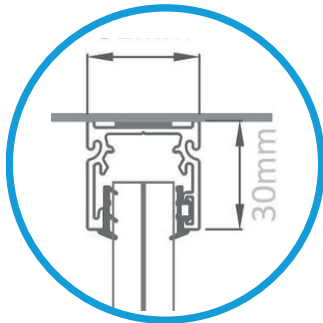

Verwol Slimline Clearvision 30 single glazed

The Slimline Clearvision 30 is a single glazed wall partition from Verwol with slim head tracks and base tracks of only 1.18 inches. This glazed wall partition is produced based on Cradle to Cradle Silver principles and has profile- and sealant-free transitions between the glass panels. A sustainable choice that suits a modern office!

Type of wall partition	Rw-value	DnT,A(LAB)	Thickness
Slimline Clearvision 30	Rw=39d	DnT,A=38dB	1 3/16 inches
Slimline Clearvision 25	B	(LAB)	1 3/16 inches

Rw=36d

DnT,A=35dB

B

(LAB)

Verwol Slimline Clearvision 30 single glazed

Details Slimline Clearvision 30

Head track
Clearvision 30

Base track
Clearvision 30

Flushjoint glass to glass
connection Clearvision 30

Specifications Slimline Clearvision 30

- Thickness: 1 3/16 inches
 - Width of the glass panels: max 35.43 inches with fitting pieces
 - Height: up to 10 feet
 - Wall profiles: aluminum
- Head tracks: 1 3/16 inches, flat with an integrated picture rail
- Base tracks: 1 3/16 inches, flat
- Glass to glass connection: Transparent and sound insulating flush joint
- Profile colors: standard Verwol RAL color, other colors on request