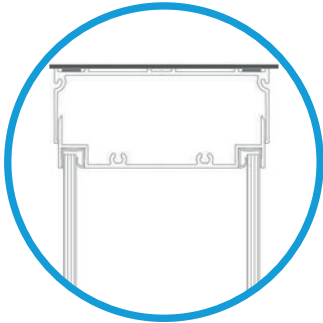

Verwol Slimline T100 glass

The Slimline T100 is a glazed cassette wall partition with slim head tracks and base tracks of only 1.18 inches. This glazed wall partition is produced based on Cradle to Cradle Silver principles and has T-profiles- between the glazed cassettes. A sustainable choice that suits a modern office!

Type of wall partition	Rw-value	DnT,A(LAB)	Thickness
T100 glass	Rw=43d	DnT,A=42dB	4 inches
T100 glass	B	(LAB)	4 inches
	Rw=40d	DnT,A=39dB	
	B	(LAB)	

Verwol Slimline T100 glass

Details Slimline T100 glass

Head track
T100 glass

Base track
T100 glass

T100 glass to glass
connection

Specifications Slimline T100 glass

- Thickness: 3.94 inches
 - Width of the glass cassettes: max 35.43 inches with fitting
 - pieces Height: up to 118 1/10 inches
 - Wall profiles: aluminum
- Head tracks: 1 3/16 inches, flat with an integrated picture rail
- Base tracks: 1 3/16 inches, flat
- Glass to glass connection: T profile
- Profile colors: standard Verwol RAL color, other colors on request