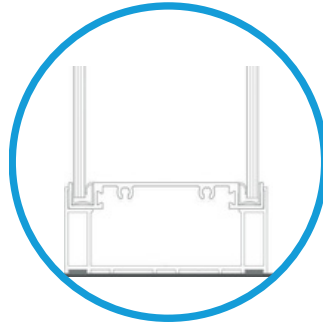

Verwol Slimline T100 glass

The Slimline T100 is a glazed cassette wall partition with slim head tracks and base tracks of only 1.18 inches. This glazed wall partition is produced based on Cradle to Cradle Silver principles and has T-profiles- between the glazed cassettes. A sustainable choice that suits a modern office!

Type of wall partition	Rw-value	DnT,A(LAB)	Thickness
T100 glass	Rw=43d	DnT,A=42dB	4 inches
T100 glass	B	(LAB)	4 inches
	Rw=40d	DnT,A=39dB	
	B	(LAB)	

Verwol Slimline T100 glass

Details Slimline T100 glass

Head track
T100 glass

Base track
T100 glass

T100 glass to glass
connection

Specifications Slimline T100 glass

- Thickness: 3.94 inches
 - Width of the glass cassettes: max 35.43 inches with fitting
 - pieces Height: up to 118 1/10 inches
 - Wall profiles: aluminum
- Head tracks: 1 3/16 inches, flat with an integrated picture rail
- Base tracks: 1 3/16 inches, flat
- Glass to glass connection: T profile
- Profile colors: standard Verwol RAL color, other colors on request