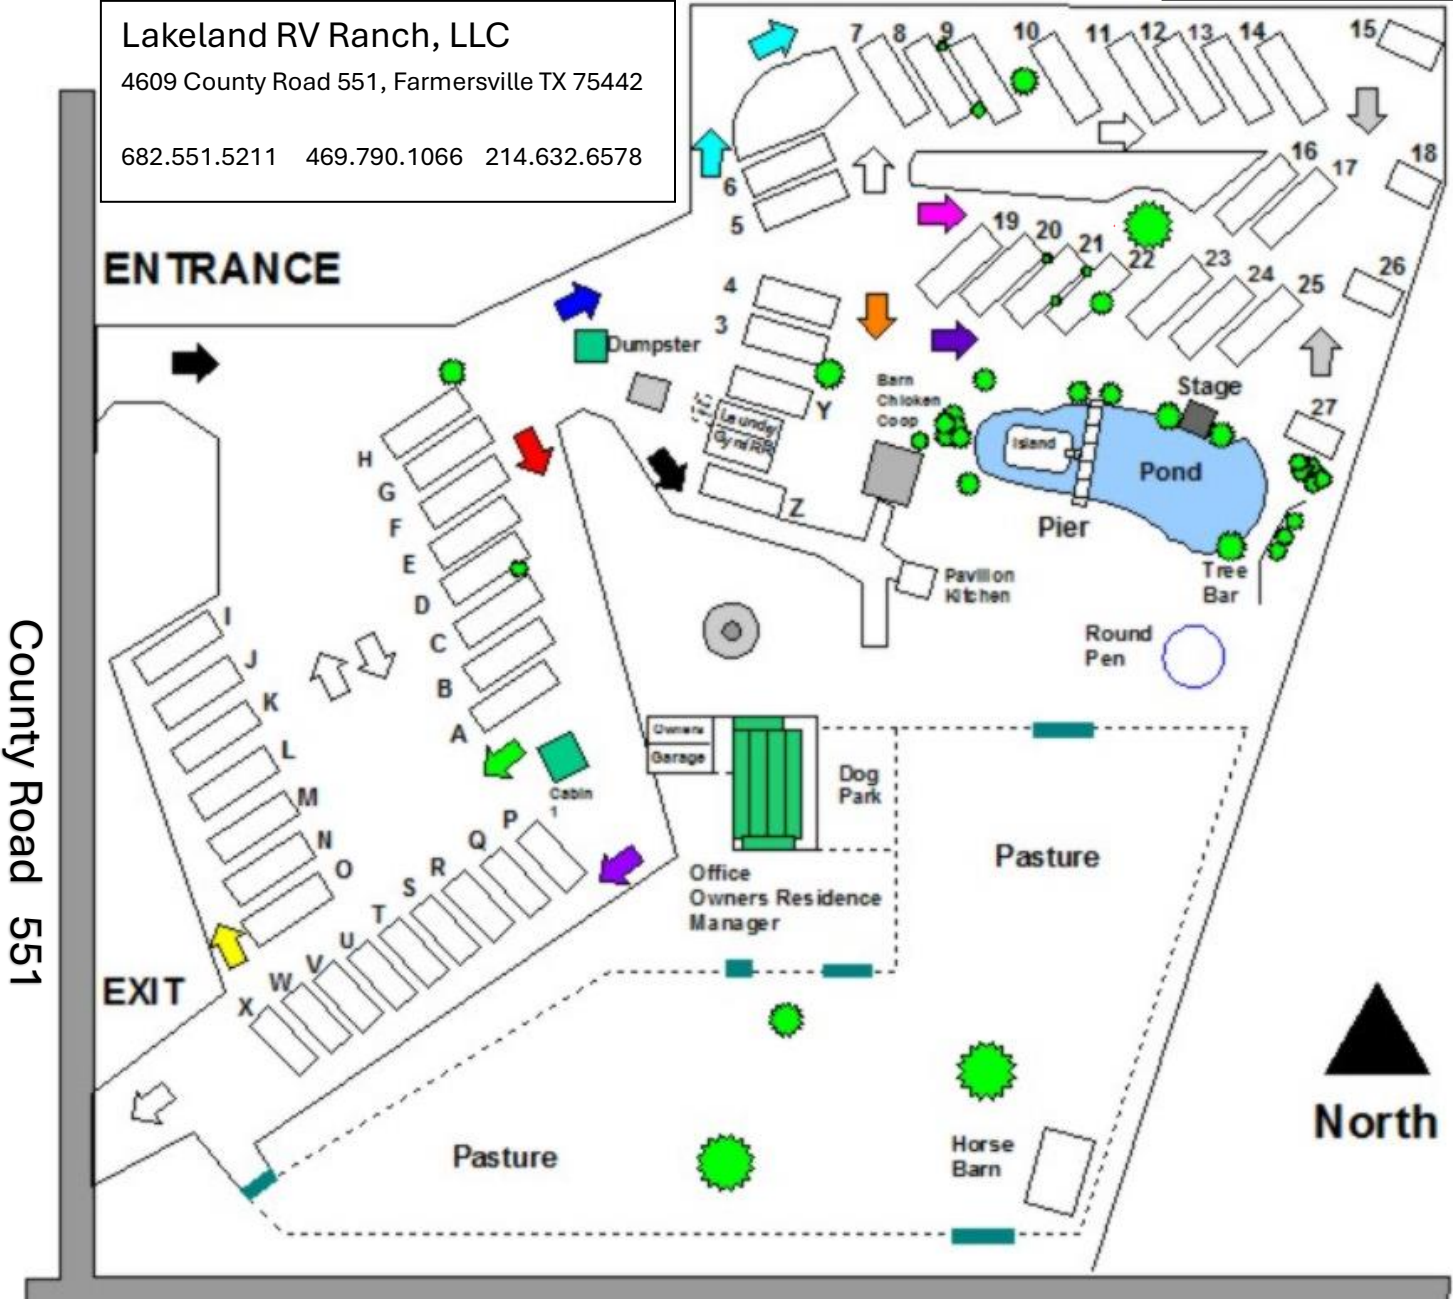

# LAKELAND RV RANCH

East Ranch  
Sites 2 thru 27  
Sites A thru Y

Lakeland RV Ranch, LLC  
4609 County Road 551, Farmersville TX 75442  
682.551.5211 469.790.1066 214.632.6578

County Road 551

County Road 550