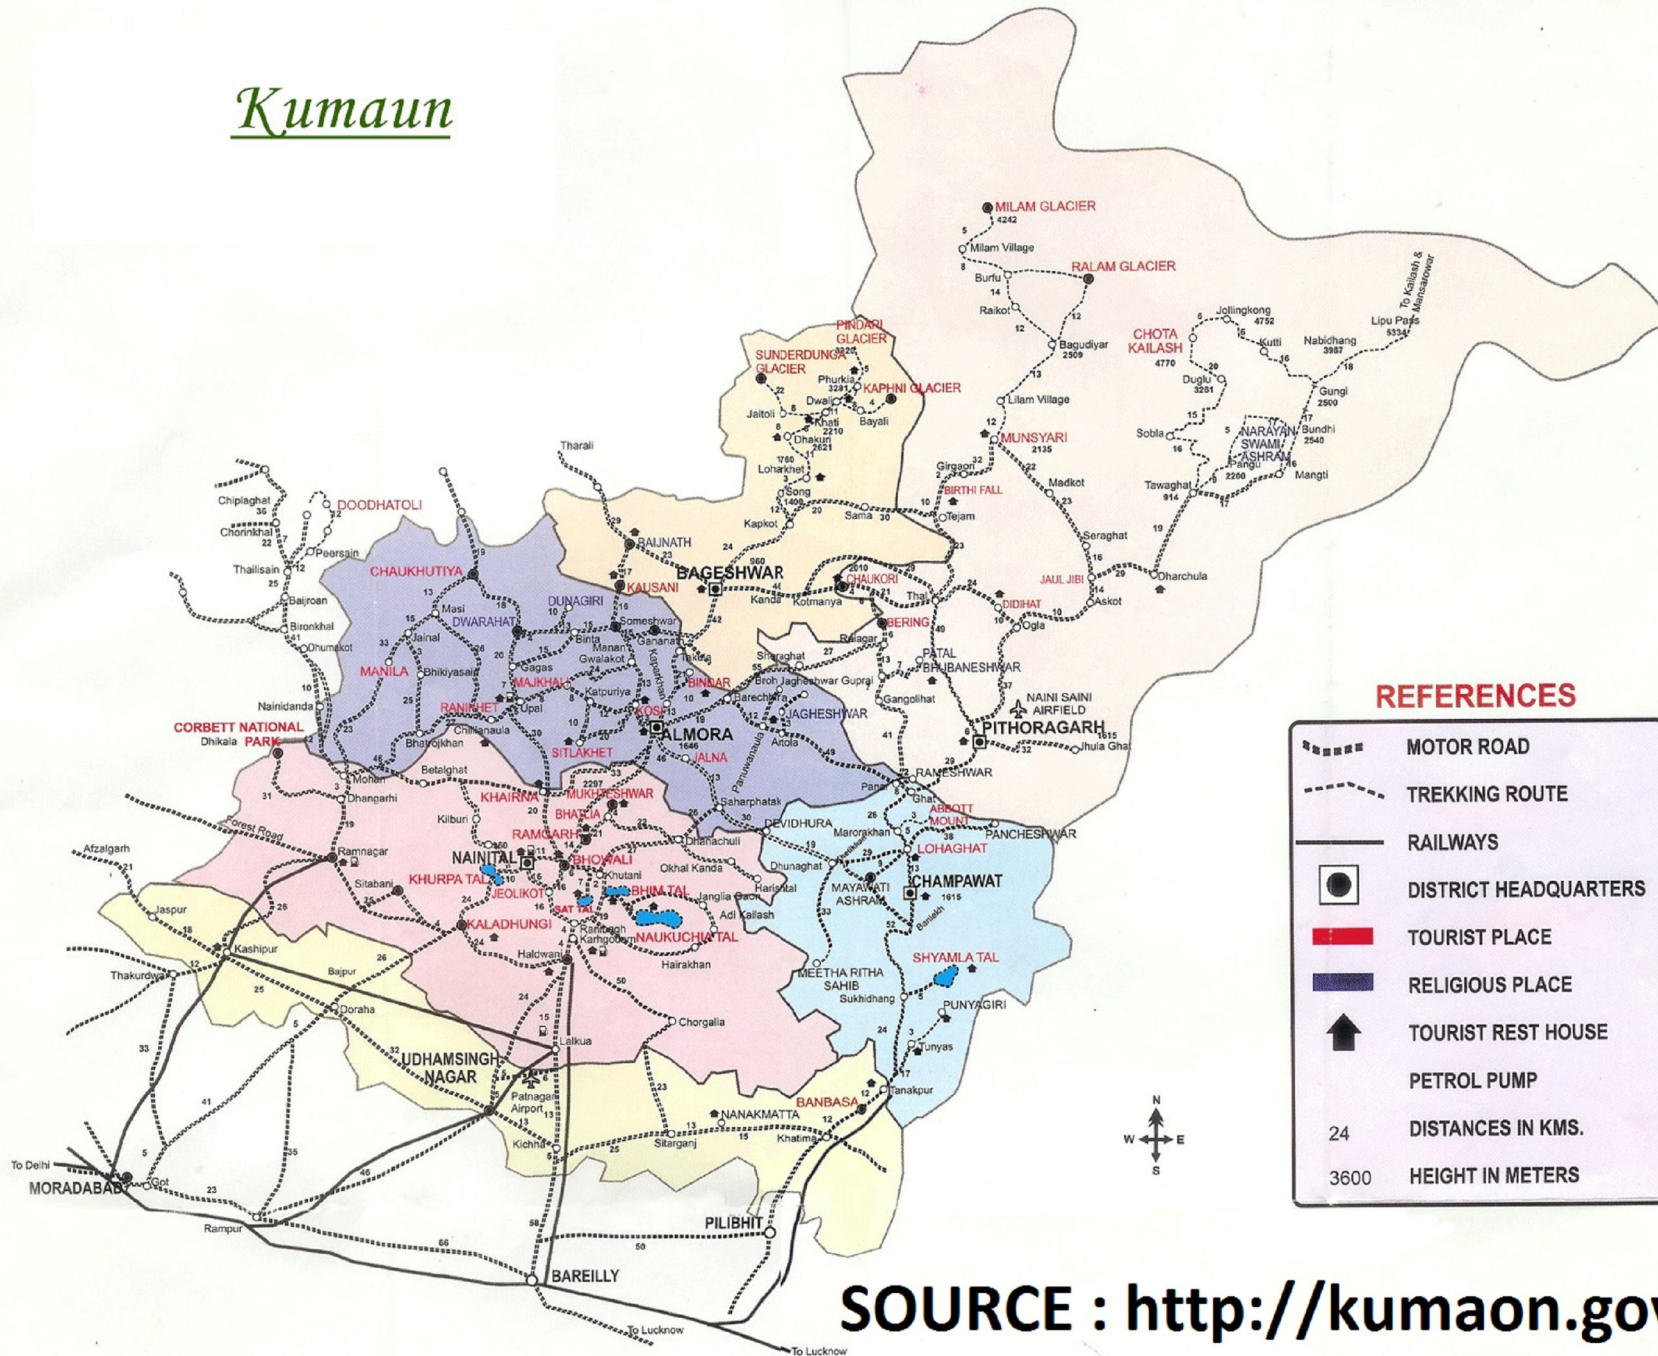

Kumaun

REFERENCES

-  MOTOR ROAD
-  TREKKING ROUTE
-  RAILWAYS
-  DISTRICT HEADQUARTERS
-  TOURIST PLACE
-  RELIGIOUS PLACE
-  TOURIST REST HOUSE
-  PETROL PUMP
- 24 DISTANCES IN KMS.
- 3600 HEIGHT IN METERS