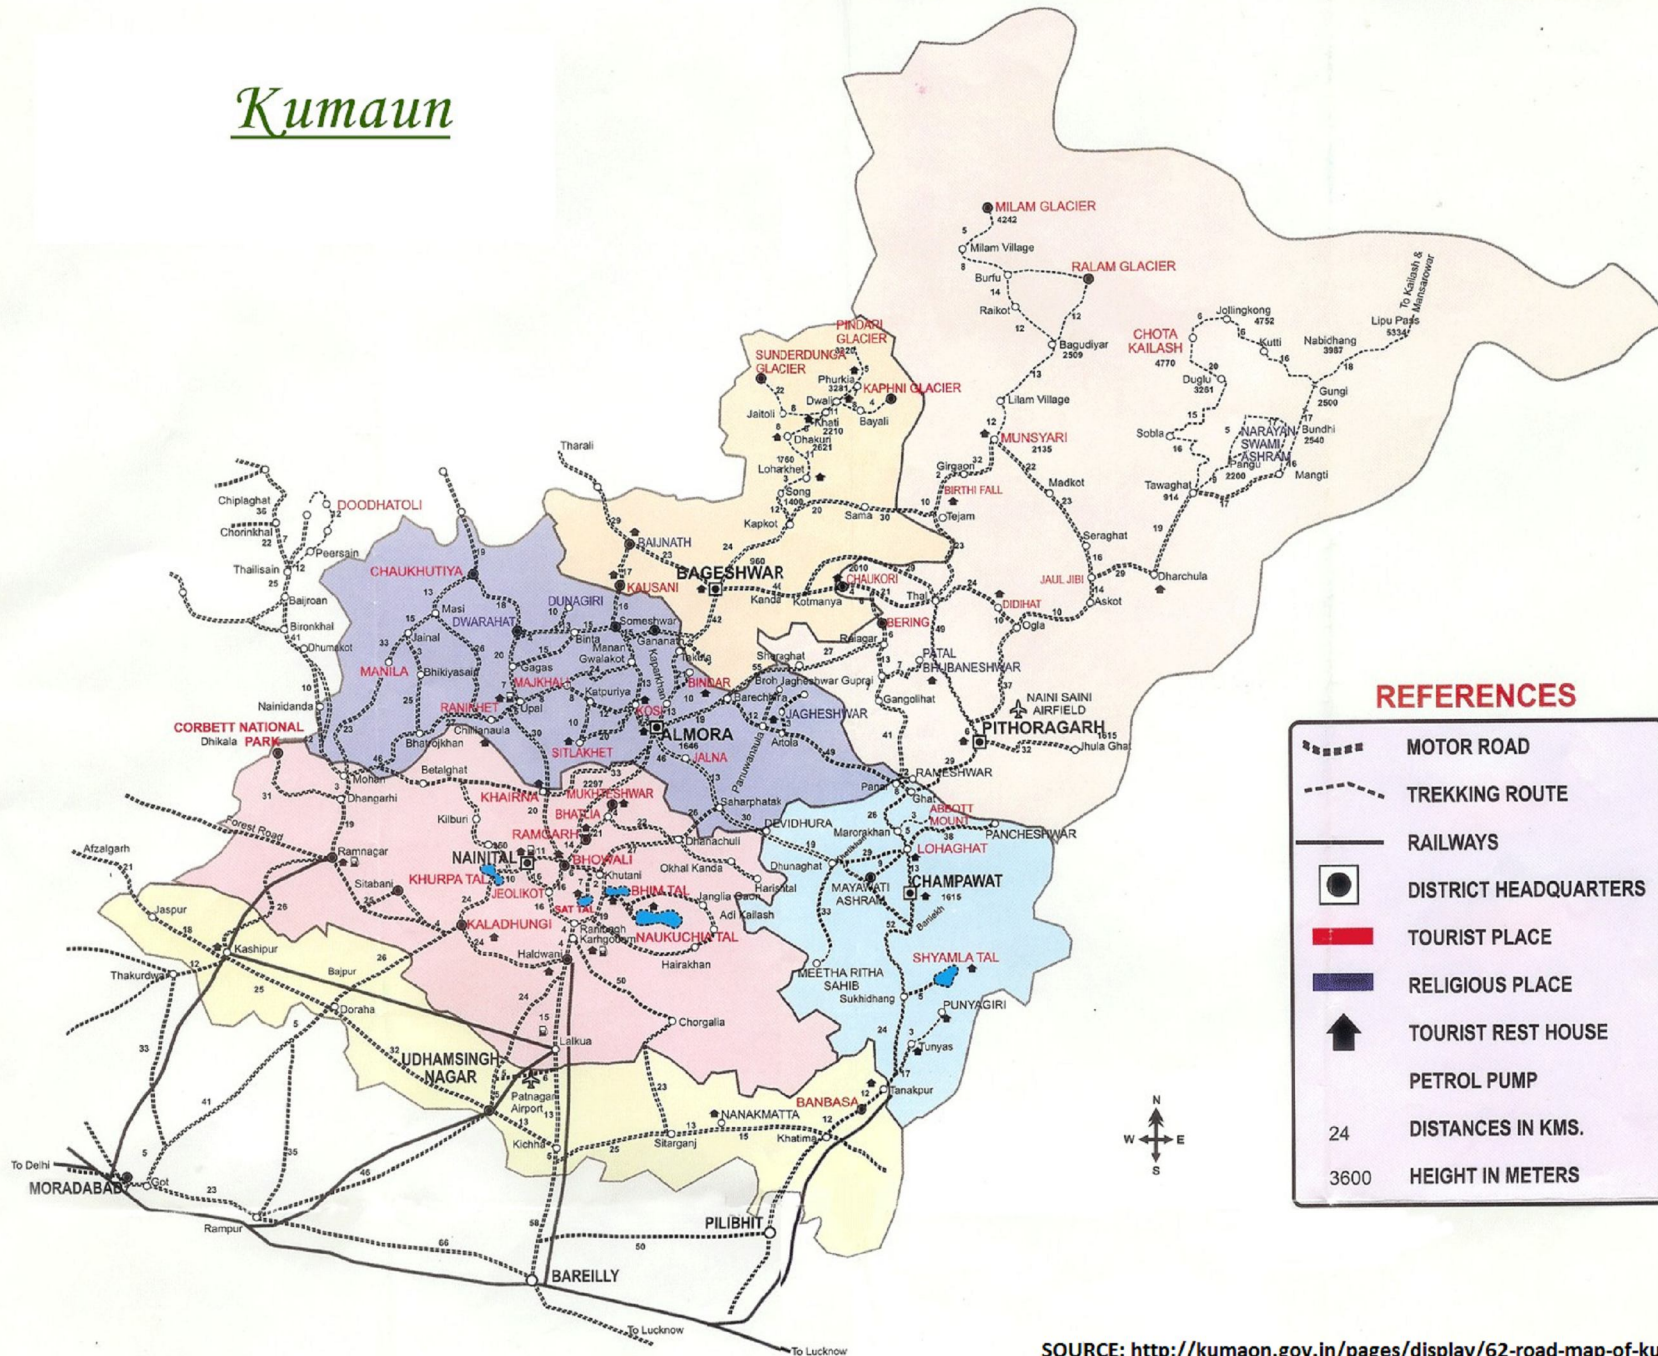

Kumaun

REFERENCES

- MOTOR ROAD
- TREKKING ROUTE
- RAILWAYS
- DISTRICT HEADQUARTERS
- TOURIST PLACE
- RELIGIOUS PLACE
- TOURIST REST HOUSE
- PETROL PUMP
- 24 DISTANCES IN KMS.
- 3600 HEIGHT IN METERS