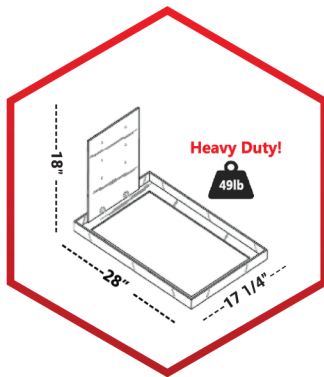

Honeywell

ENS

PRO

AXIS
COMMUNICATIONS

alhua
TECHNOLOGY

BOSCH

Hanwha

HIKVISION

LTS
Video Solutions for Security Professionals

InVid
Innovative Video Technology

PELCO

SAMSUNG

UNV

U.S. Patent Pending

PTZsled.com is a division of BC6 Inc.

Wheat Ridge, CO

sales@PTZsled.com