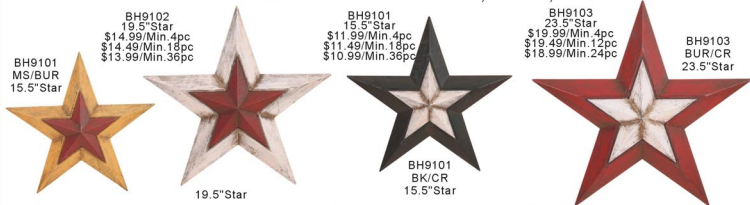

Available in all size 23.5" ,19.5" ,15.5" in all color