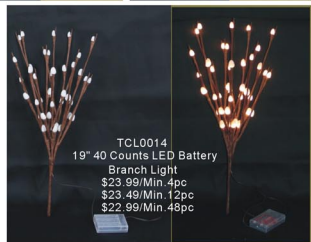

TCL0012
39" 20 Counts LED Battery
Branch Light
$10.99/Min.4pc
$10.49/Min.12pc
$9.99/Min.48pc

TCL0013
39" 20 Counts LED Battery
Branch Light
$10.99/Min.4pc
$10.49/Min.12pc
$9.99/Min.48pc

TCL0014
19" 40 Counts LED Battery
Branch Light
$23.99/Min.4pc
$23.49/Min.12pc
$22.99/Min.48pc

TCL0017
72" 60 Counts LED Battery
Branch Light
$31.99/Min.4pc
$31.49/Min.12pc
$30.99/Min.48pc