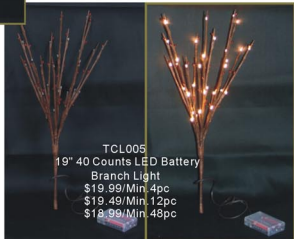

TCL005
19" 40 Counts LED Battery
Branch Light
$19.99/Min.4pc
$19.49/Min.12pc
$18.99/Min.48pc