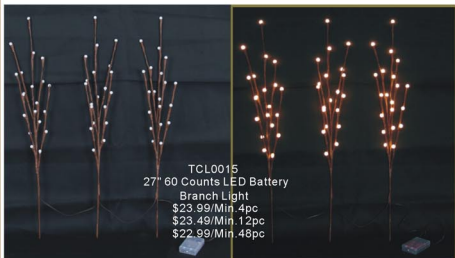

TCL0015
27" 60 Counts LED Battery
Branch Light
$23.99/Min.4pc
$23.49/Min.12pc
$22.99/Min.48pc