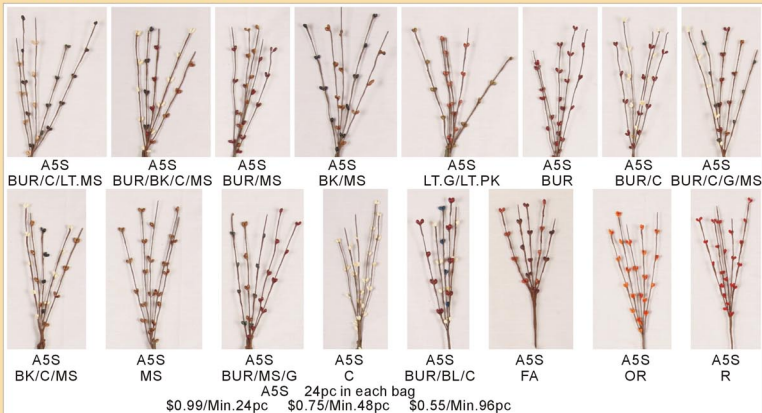

LG48
48" Garland
$14.99/Min.4pc
$14.49/Min.24pc
$13.99/Min.48pc

TELLON COLLECTIONS

LG48 BUR/MS
48" Garland