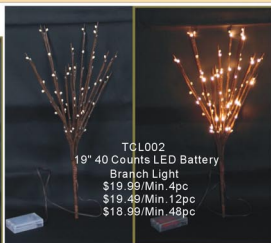

TCL002
19" 40 Counts LED Battery
Branch Light
$19.99/Min.4pc
$19.49/Min.12pc
$18.99/Min.48pc