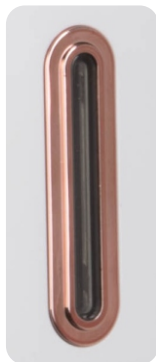

CENTREFEED DISPENSER

HALO

- CONSTRUCTED IN ABS PLASTIC IN A CONTEMPORARY SILK TOUCH FINISH - SATIN WHITE/GRAPHITE FINISH
- INTERCHANGEABLE METALLIC HALO WINDOW
- AVAILABLE IN EIGHT DIFFERENT COLOURS AND TINTS.
- SPIRIT LEVEL INSTALLED ON BACKPLATE TO AID INSTALLATION.
- HOLDS SHEETS 1 X LARGE CENTRE FEED TOWEL PAPER
- PRODUCT BRANDING AVAILABLE FOR ADDED PERSONALIZATION
- KEY OPERATED WITH EASY DISTINGUISHABLE KEY

WHAT COLOUR IS YOUR HALO?

SILVER

CODE:
HAL60
WSL

GRAPHITE

CODE:
HAL60
WGT

PEARL

CODE:
HAL60
WPL

ROSE GOLD

CODE:
HAL60
WRG

GOLD

CODE:
HAL60
WGD

SAPPHIRE

CODE:
HAL60
WSP

EMERALD

CODE:
HAL60
WED

RUBY

CODE:
HAL60
WRB

DIMENSIONS IN MM:-

OPEN VIEW OF DISPENSER:-

THE SYMBOL OF A GENUINE HALO DISPENSER