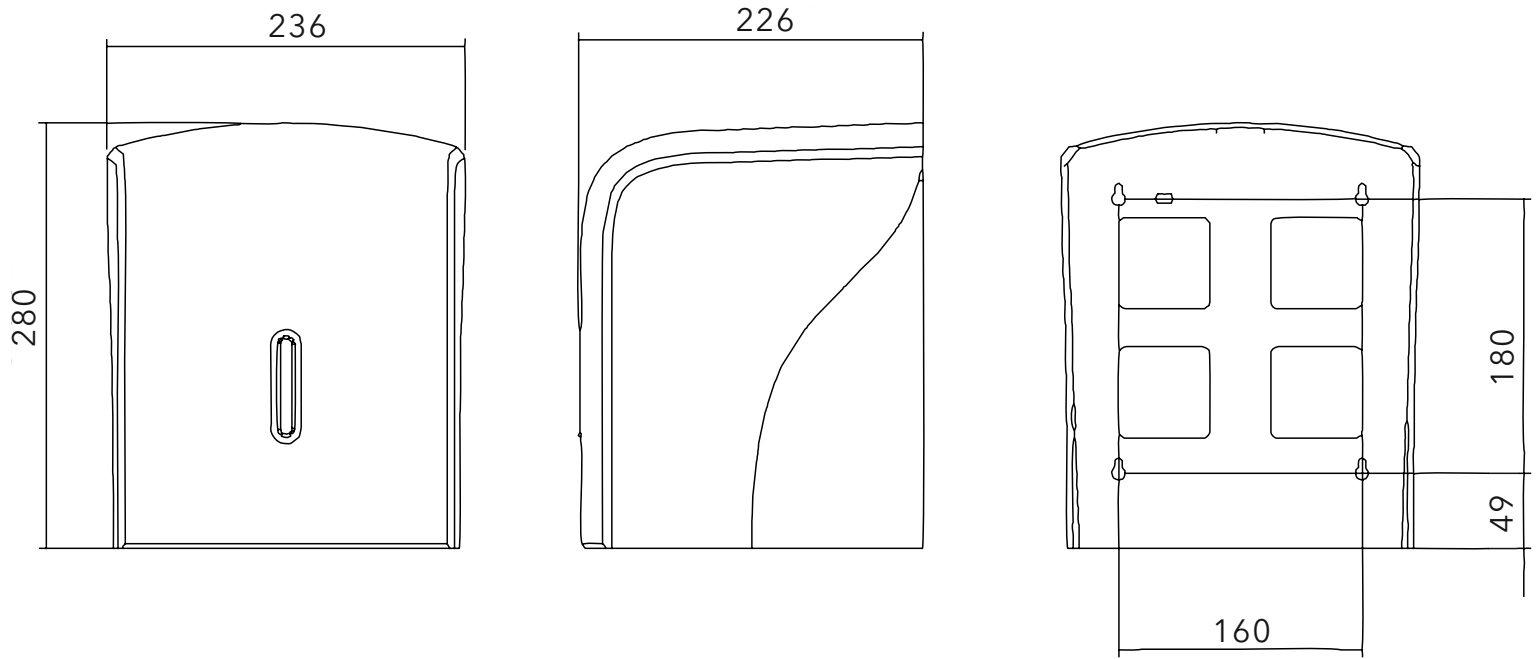

CODE:
HAL60
WRB

DIMENSIONS IN MM:-

OPEN VIEW OF DISPENSER:-

THE SYMBOL OF A GENUINE HALO DISPENSER