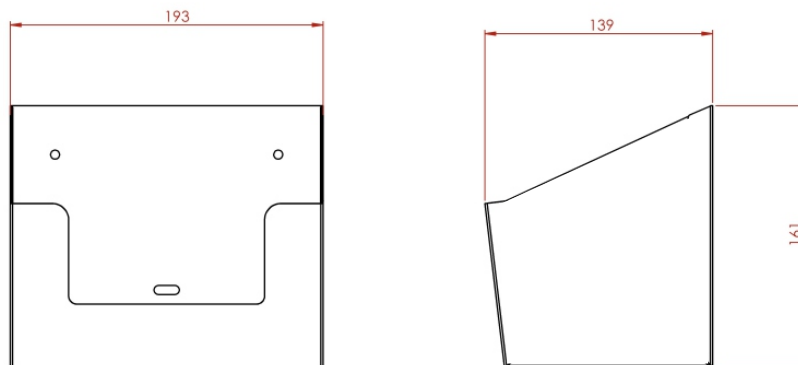

PL05PWW

5 Ltr Bottle Holder

Product Features:

- ABS Plastic
- Wall mountable
- Easy storage for 5Ltr Geri Cans

This sturdy wall mounted bottle holder has been introduced to eliminate unsightly bottles on floors or shelves. The holders are easy to install with pre-set fixing holes and fixing kit included.

Made from fully recyclable ABS plastic.

Product Dimensions:

Height: 161mm Width: 193mm Depth: 139mm Weight: 1Kg Capacity: x1 5 Ltr Bottle