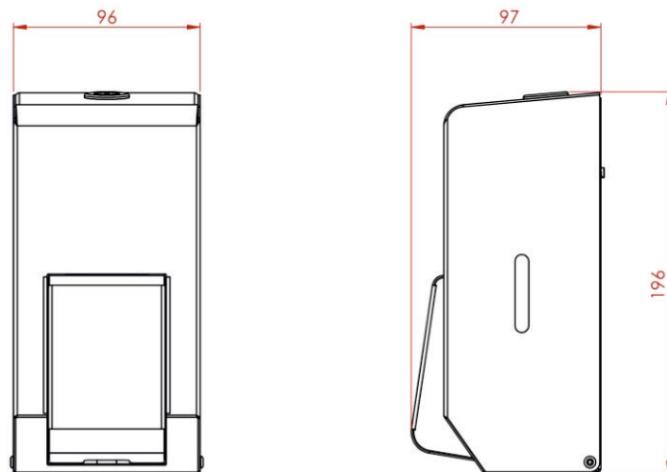

#### Product Features:

- Dispenses liquid soap (2ml Shot size)
- Lockable for added security
- Effective for a cleaner environment
- Screws and plugs supplied for fitting into a solid wall
- 304L Grade Stainless Steel / 240g

#### Product Dimensions:

Height: 196mm   Width: 96mm   Depth: 97mm   Weight: 1Kg   Capacity: 400ml