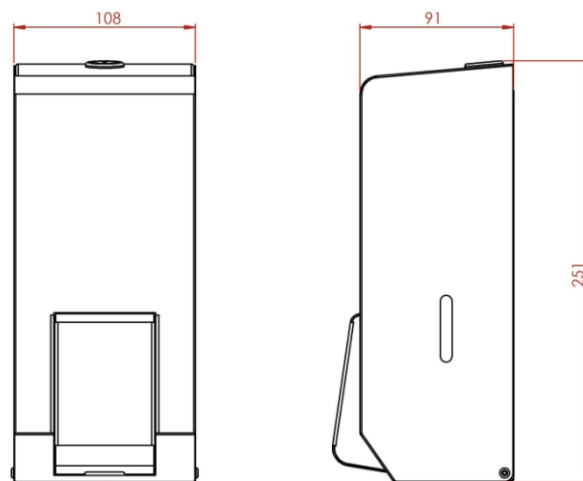

PL20LMGY

Graphite Grey Metal 900ml Liquid Soap Dispenser

Product Features:

- Dispenses liquid soap (2ml Shot size)
- Lockable for added security
- Effective for a cleaner environment
- Screws and plugs supplied for fitting into a solid wall
- Grey Powder Coat Epoxy Finish

Manufactured in the UK

Stylish, modern and refillable soap dispenser, finished with a grey metal powder coat it offers a robust presence for all demanding washrooms.

The key lockable unit features an easy to use push action button with soap level indicators placed either side.

Made in a Grey Powder Coat Epoxy Finish.

Product Dimensions:

Height: 251mm Width: 108mm Depth: 91mm Weight: 1.2Kg Capacity: 900ml