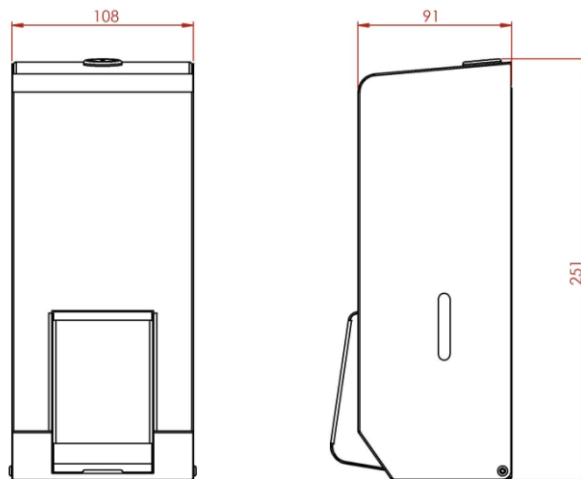

### Product Features:

- Dispenses sanitiser soap (0.5ml Shot size)
- Lockable for added security
- Effective for a cleaner environment
- Screws and plugs supplied for fitting into a solid wall
- White Powder Coat Epoxy Finish

### Product Dimensions:

Height: 251mm Width: 108mm Depth: 91mm Weight: 1.2Kg Capacity: 900ml