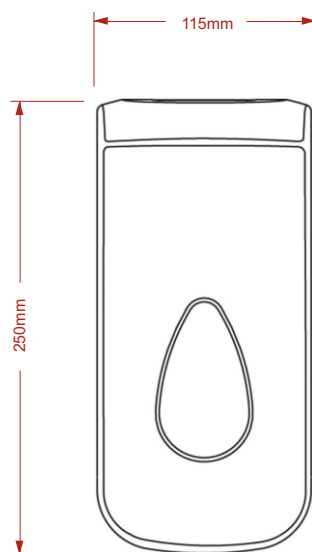

PL21PWB

Modular 900ml Sanitiser Spray Soap Dispenser

Product Features:

- Dispenses sanitiser soap (0.5ml Shot size)
- Suitable for most soaps and lotions on the market
- Large front window to check stock levels Choice of window colours
- Branding available
- Cover & Backplate: Transparent PET & ABS

Product Dimensions:

Height: 250mm

Width: 115mm

Depth: 115mm

Capacity: 900ml