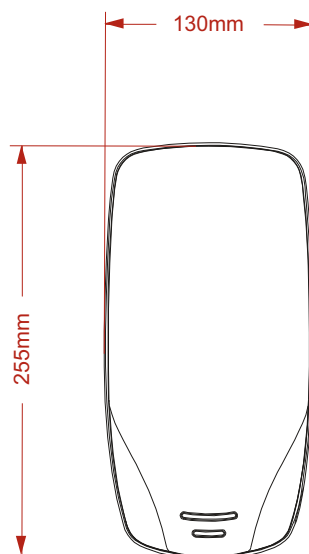

PL22PBS

Mercury 900ml Foam Soap Dispenser

Product Features:

- Dispenses foam soap (20ml Foam, 0.6ml Liquid Shot size)
- Suitable for most soaps and lotions on the market
- Stainless Steel Coverplate
- Branding available
- Cover & Backplate: PET & ABS

The soap dispenser is fitted with a foam pump for foaming soap.

Product Dimensions:

Height: 250mm

Width: 130mm

Depth: 120mm

Capacity: 900ml