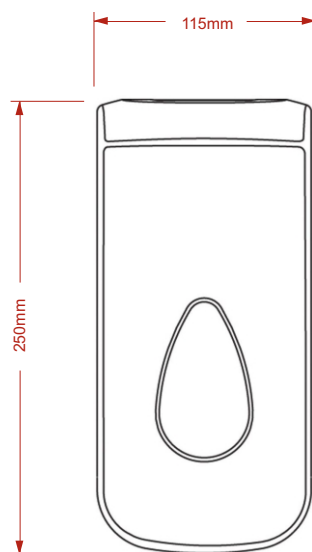

PL23PWB

Modular 900ml Liquid Pouch Soap Dispenser

Product Features:

- Dispenses liquid soap (2ml Shot size)
- Suitable for most soaps and lotions on the market
- Large front window to check stock levels Choice of window colours
- Branding available
- Cover & Backplate: Transparent PET & ABS

Manufactured in the UK

The unit has a hand push operation with an adaptor for liquid hand soap pouches.

The 900ml capacity dispenser is ideal for commercial, institutional and light industrial situations. It features top quality ABS moulded parts and automatically locking cover.

Unit has an optional keyless entry facility / 1ml shot size pump is available upon request

Product Dimensions:

Height: 250mm

Width: 115mm

Depth: 115mm

Capacity: 900ml