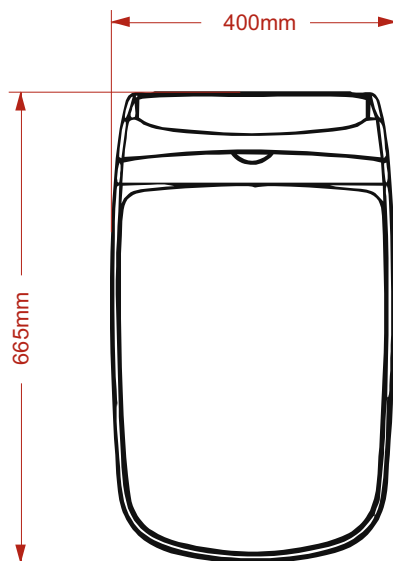

With its smooth stainless steel finish, black plastic and sleek design, the Mercury waste bin can hold up to 25L of litter in a stylish container, blending perfectly with any upper-market environment.

### Product Dimensions:

Height: 760mm

Width: 400mm

Depth: 215mm

Capacity: 25 Litres