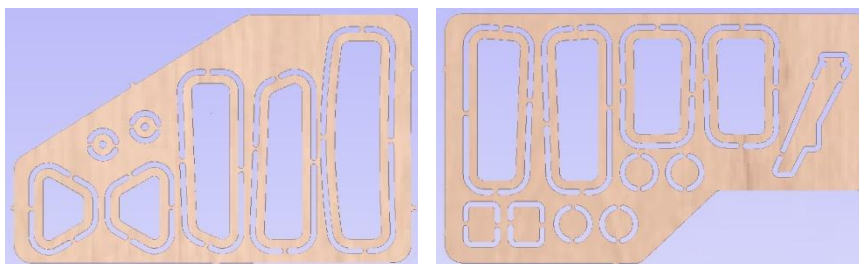

Merlin 25" Cabin Only Kit Contents

4mm Multi-Sheets

6mm Multi-Sheet

Plastic Windows

Engine cover base

Cabin Rails

1.5mm Cabin Roof

1.5mm Window Frames

12mm Console

12mm Seat Base x2

Ships Wheel

Brass Pins

Magnetic Catch Plate

CSK No4 x 3/8" (2 pieces)

18mm Horn