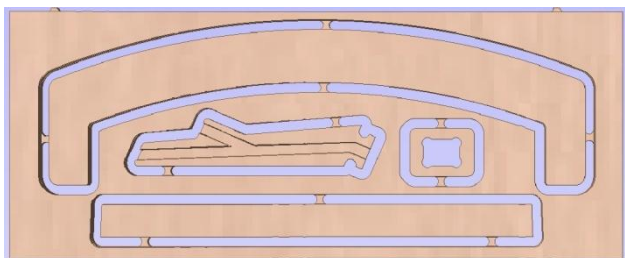

Merlin 25" Cabin Only Kit Contents

4mm Multi-Sheets

6mm Multi-Sheet

Plastic Windows

Engine cover base

Cabin Rails

1.5mm Cabin Roof

1.5mm Window Frames

12mm Console

12mm Seat Base x2

Ships Wheel

Brass Pins

Magnetic Catch Plate

CSK No4 x 3/8" (2 pieces)

18mm Horn