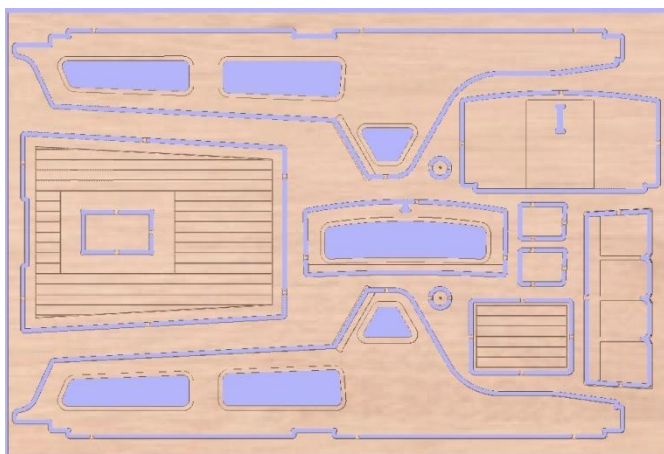

Merlin 25" Cabin Only Kit Contents

4mm Multi-Sheets

6mm Multi-Sheet

Plastic Windows

Engine cover base

Cabin Rails

1.5mm Cabin Roof

1.5mm Window Frames

12mm Console

12mm Seat Base x2

Ships Wheel

Brass Pins

Magnetic Catch Plate

CSK No4 x 3/8" (2 pieces)

18mm Horn