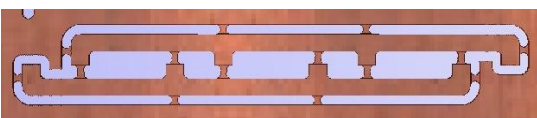

Merlin 25" Cabin Only Kit Contents

4mm Multi-Sheets

6mm Multi-Sheet

Plastic Windows

Engine cover base

Cabin Rails

1.5mm Cabin Roof

1.5mm Window Frames

12mm Console

12mm Seat Base x2

Ships Wheel

Brass Pins

Magnetic Catch Plate

CSK No4 x 3/8" (2 pieces)

18mm Horn