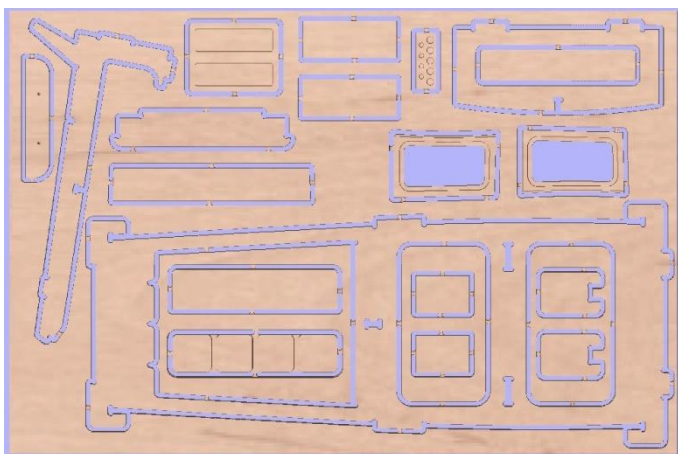

Merlin 25" Cabin Only Kit Contents

4mm Multi-Sheets

6mm Multi-Sheet

Plastic Windows

Engine cover base

Cabin Rails

1.5mm Cabin Roof

1.5mm Window Frames

12mm Console

12mm Seat Base x2

Ships Wheel

Brass Pins

Magnetic Catch Plate

CSK No4 x 3/8" (2 pieces)

18mm Horn