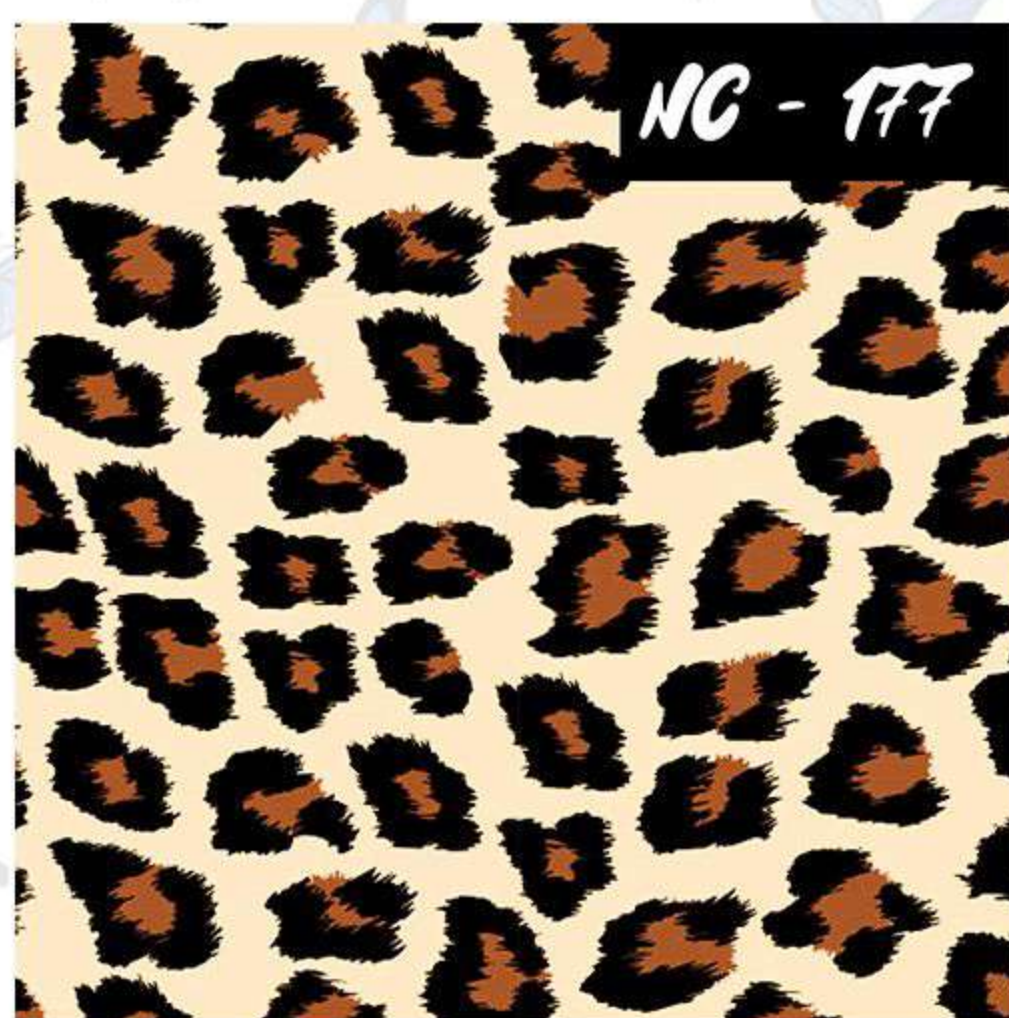

NC - 156

Código:

NC - 156

Colores principales:

Negro y Blanco

A large rectangular area filled with a leopard print pattern, featuring irregular black and brown spots on a light tan background. In the top right corner of this area, there is a black rectangular box containing the text 'NC - 176' in white, handwritten-style font. The entire page has a light blue butterfly pattern in the background.

NC - 176

Código:

NC - 176

Colores principales:

Crema, Café y Negro

The logo for 'Arabescos' features a stylized purple and white floral or paisley design above the brand name 'Arabescos' written in a purple, cursive font.

Arabescos

Código:
NC - 177

Colores principales:
Café y Negro

Código:
NC - 178

Colores principales:
Negro y Opcional

Código:

NC - 179

Colores principales:

Negro y Blanco

NC - 180

NC - 180

NC - 180

NC - 180

NC - 180

Código:
NC - 190

Colores principales:
Blanco y Opcional