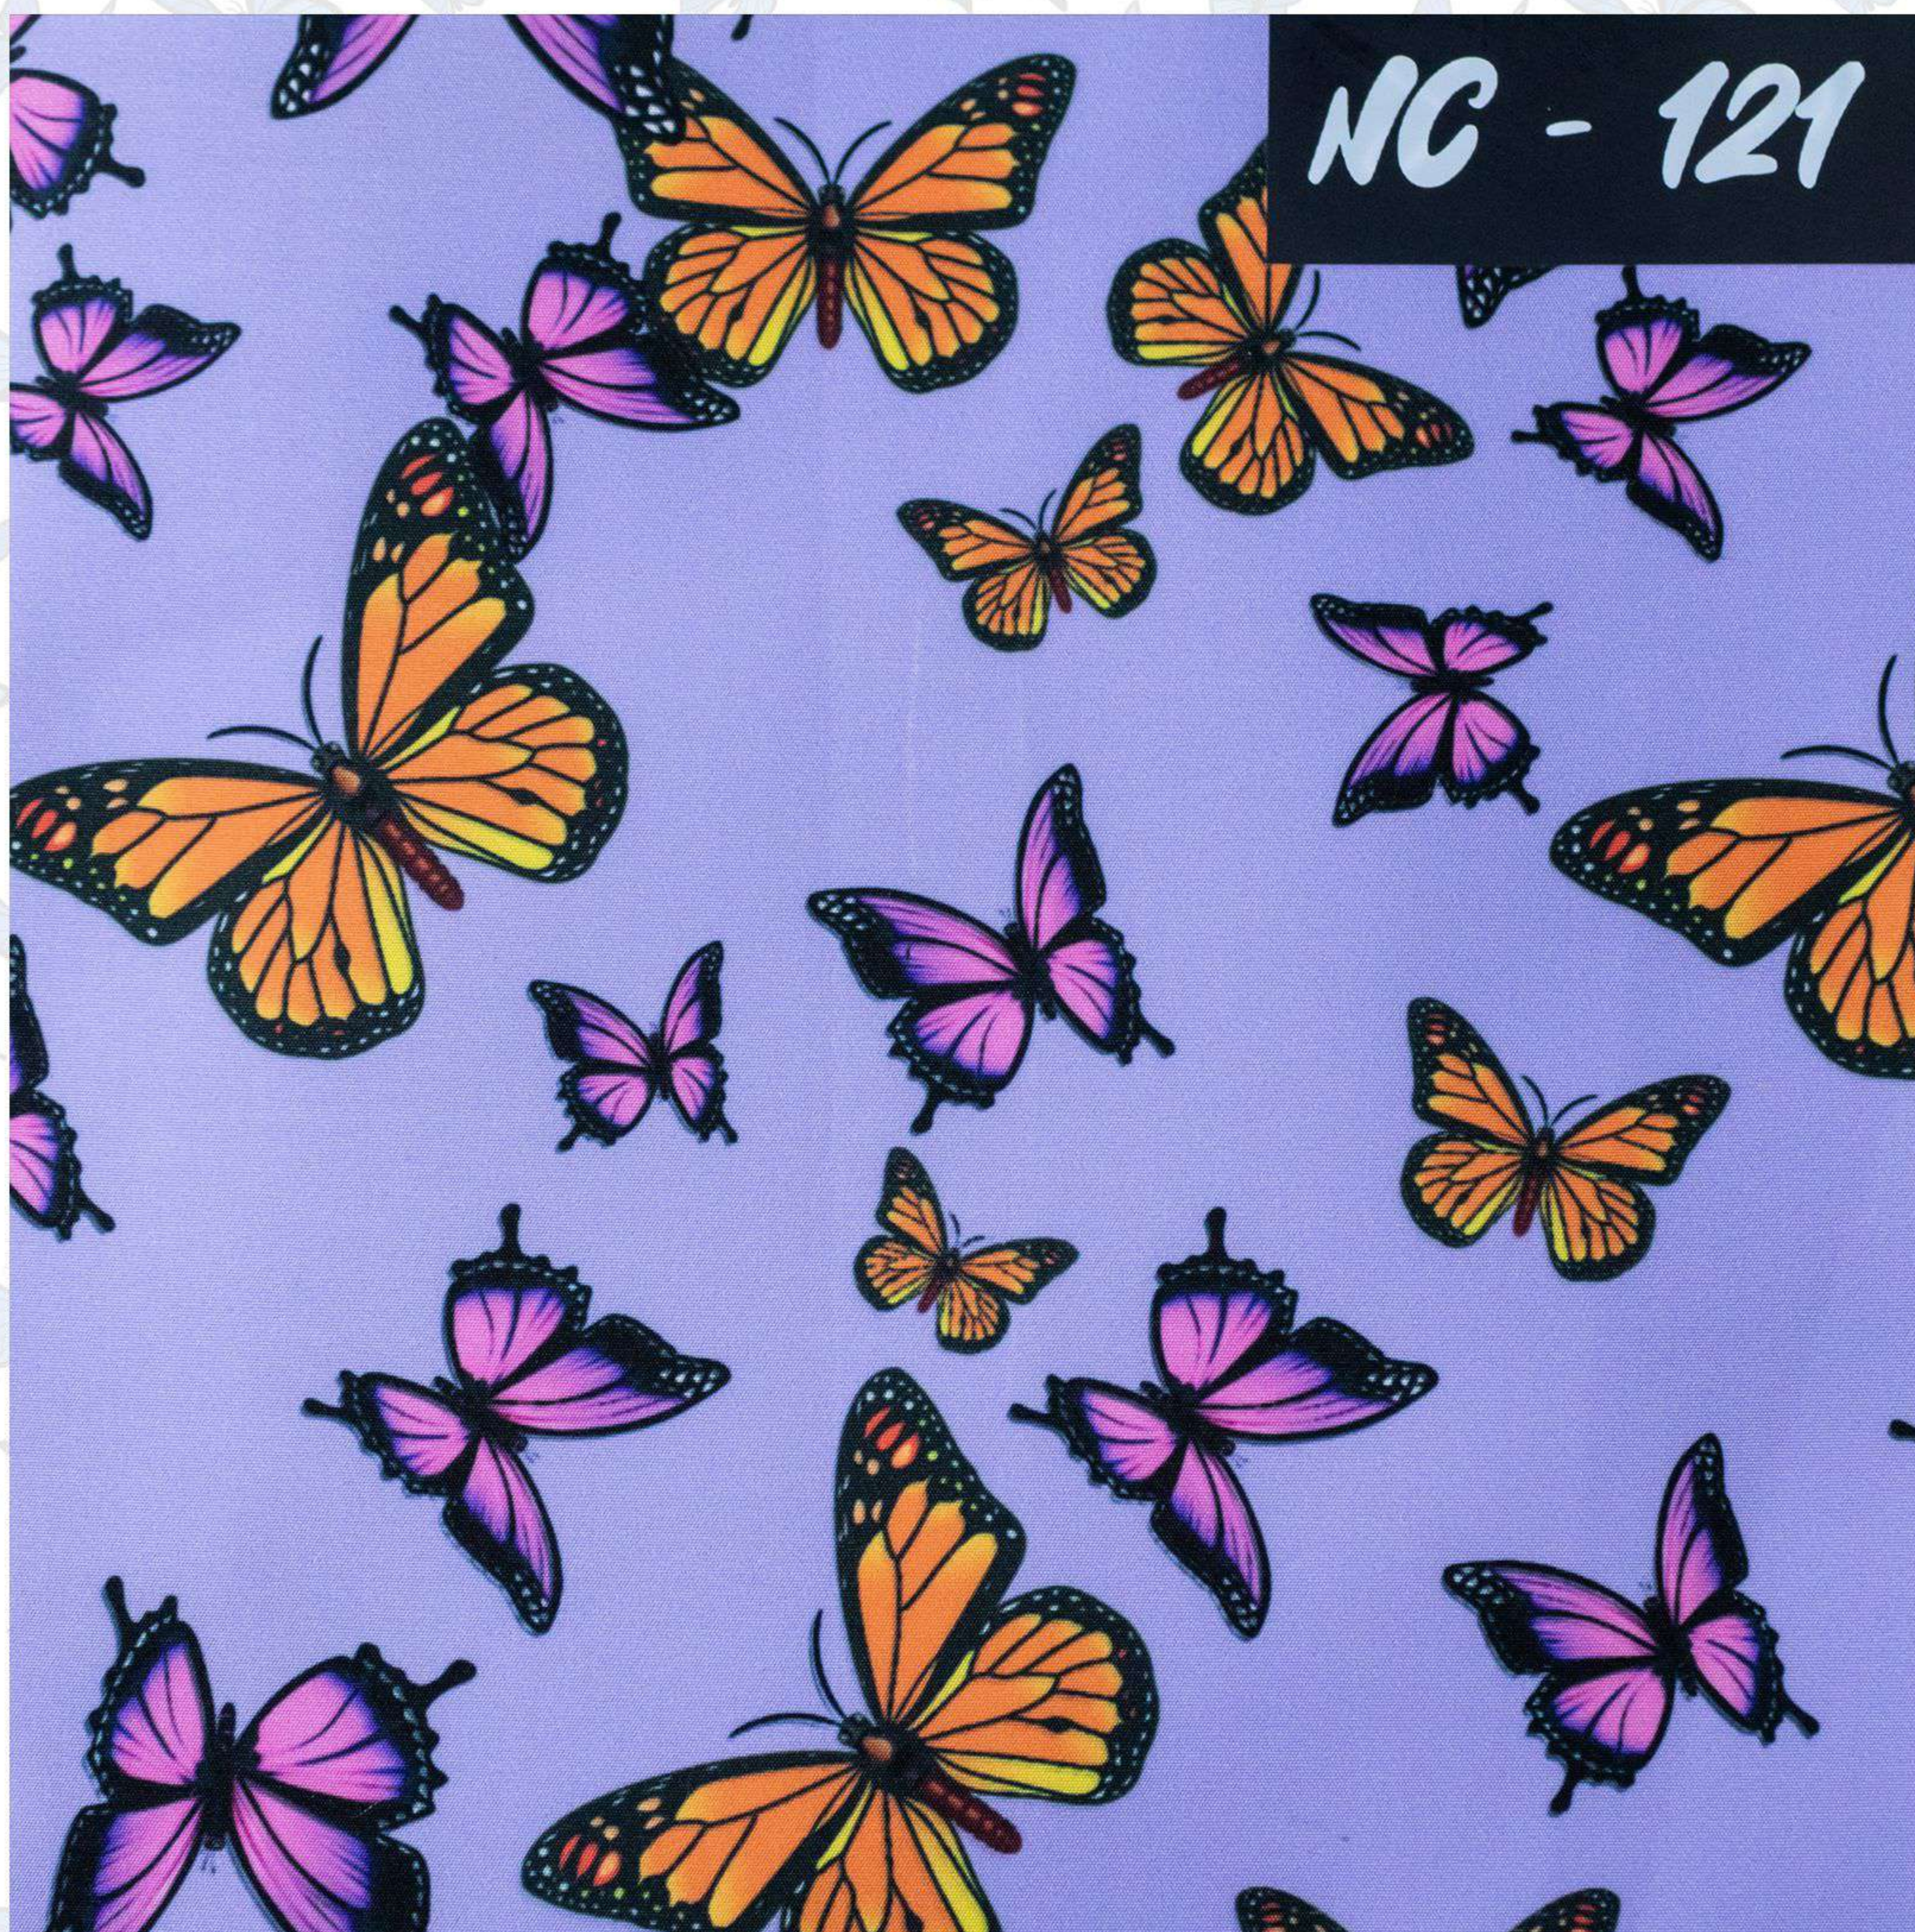

NC - 121

Código:

NC - 121

Colores principales:

Morado y Naranja