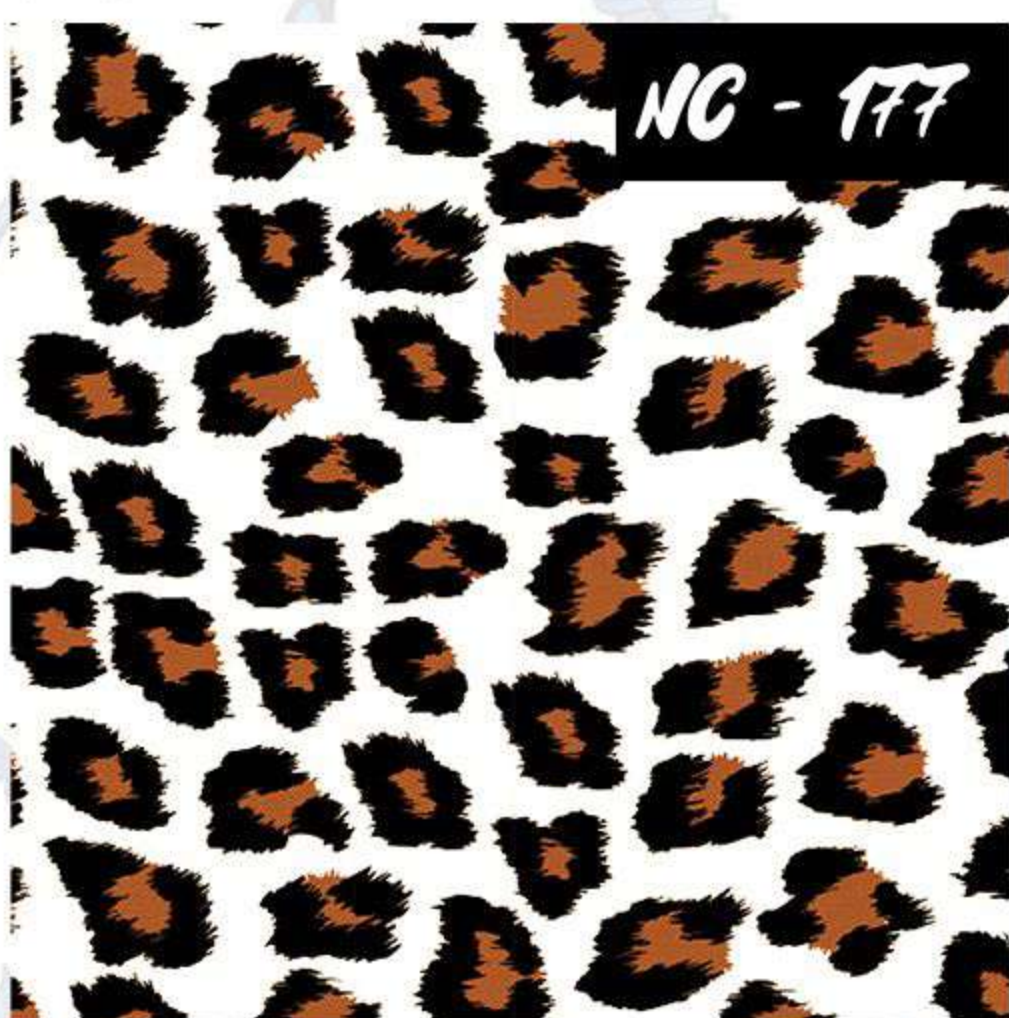

NC - 156

Código:

NC - 156

Colores principales:

Negro y Blanco

A large rectangular area filled with a leopard print pattern, featuring irregular black and brown spots on a light tan background. In the top right corner of this area, there is a black rectangular box containing the text 'NC - 176' in white, handwritten-style font. The entire page has a light blue butterfly pattern in the background.

NC - 176

Código:

NC - 176

Colores principales:

Crema, Café y Negro

The logo for 'Arabescos' features a stylized purple and white floral or paisley design above the brand name 'Arabescos' written in a purple, cursive font.

Arabescos

Código:
NC - 177

Colores principales:
Café y Negro

Código:
NC - 178

Colores principales:
Negro y Opcional

Código:

NC - 179

Colores principales: