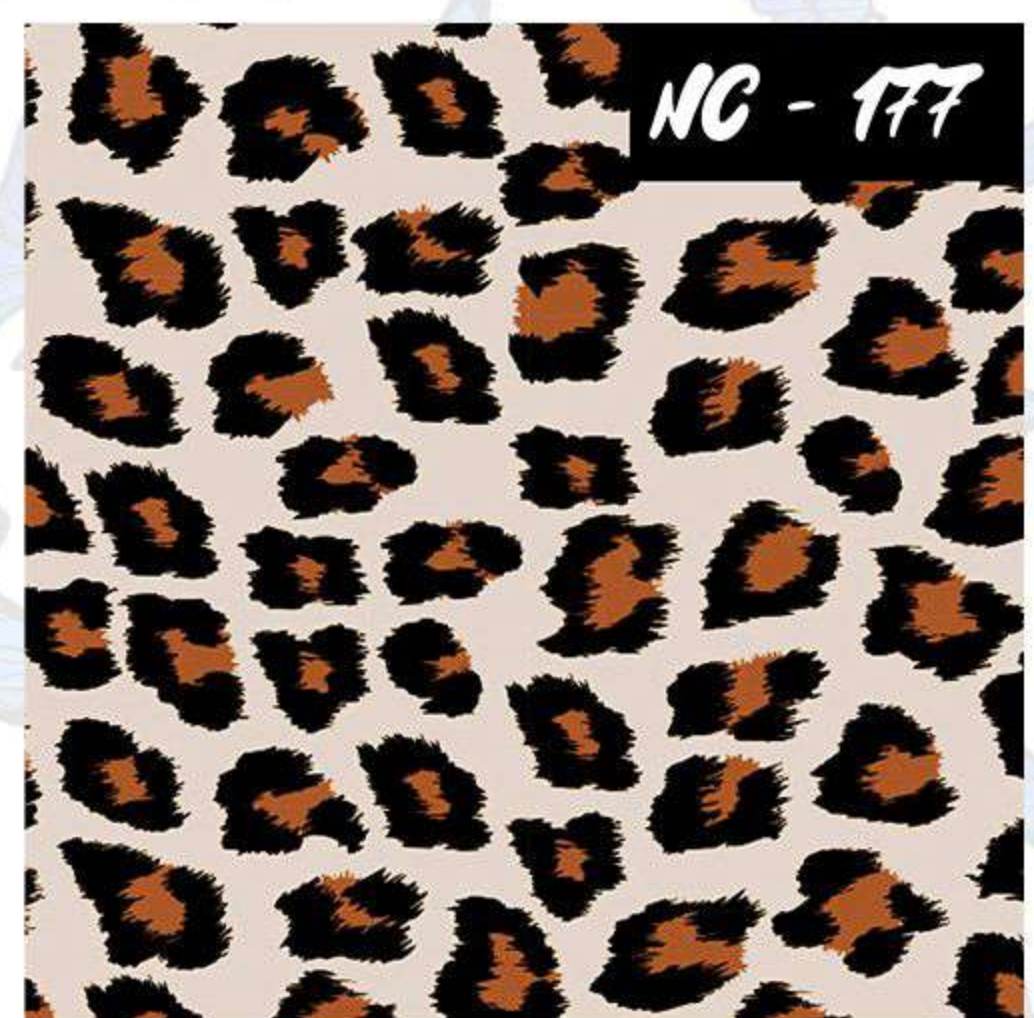

NC - 156

Código:

NC - 156

Colores principales:

Negro y Blanco

A large rectangular area filled with a leopard print pattern, featuring irregular black and brown spots on a light tan background. In the top right corner of this area, there is a black rectangular box containing the text 'NC - 176' in white, handwritten-style font. The entire page has a light blue butterfly pattern in the background.

NC - 176

Código:

NC - 176

Colores principales:

Crema, Café y Negro

The logo for 'Arabescos' features a stylized purple and white floral or paisley design above the brand name 'Arabescos' written in a purple, cursive font.

Arabescos

Código:
NC - 177

Colores principales:
Café y Negro

Código:
NC - 178

Colores principales:
Negro y Opcional

Código:

NC - 179

Colores principales: