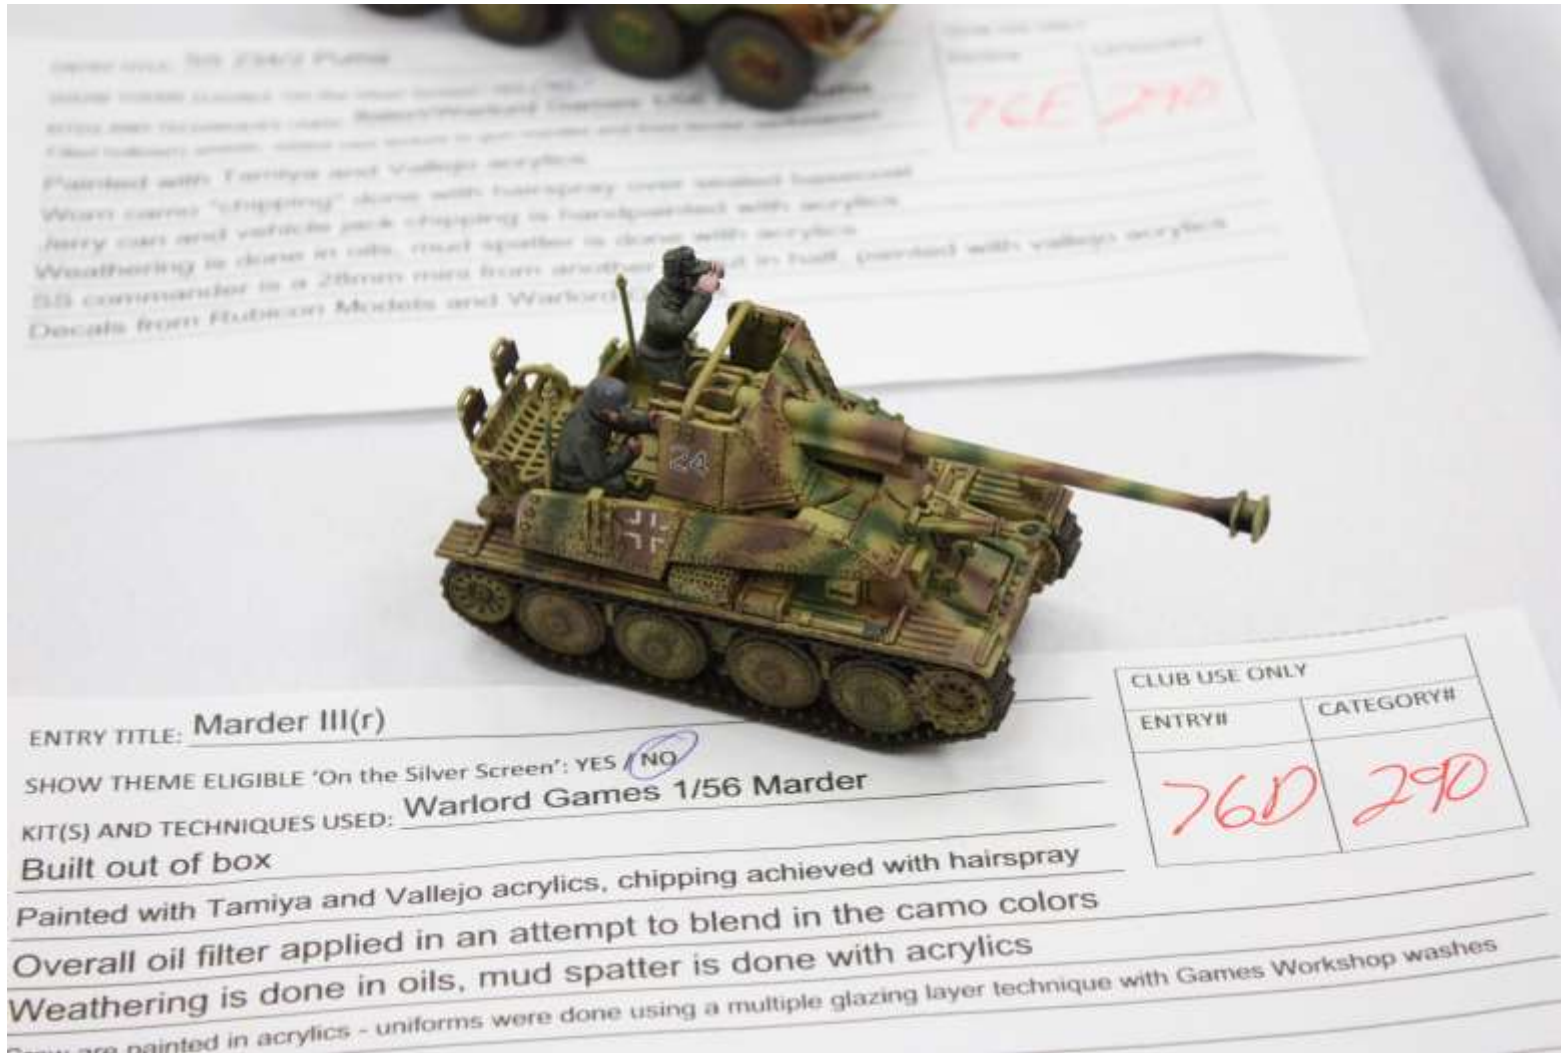

PANZERKAMPFWAGEN I AUSF B

290: Other Armor

Steve Bacon

VK 1602 JAGDLEOPARD

290: Other Armor

Jeremy Olsen

MARDER III ('R')

Ship Categories