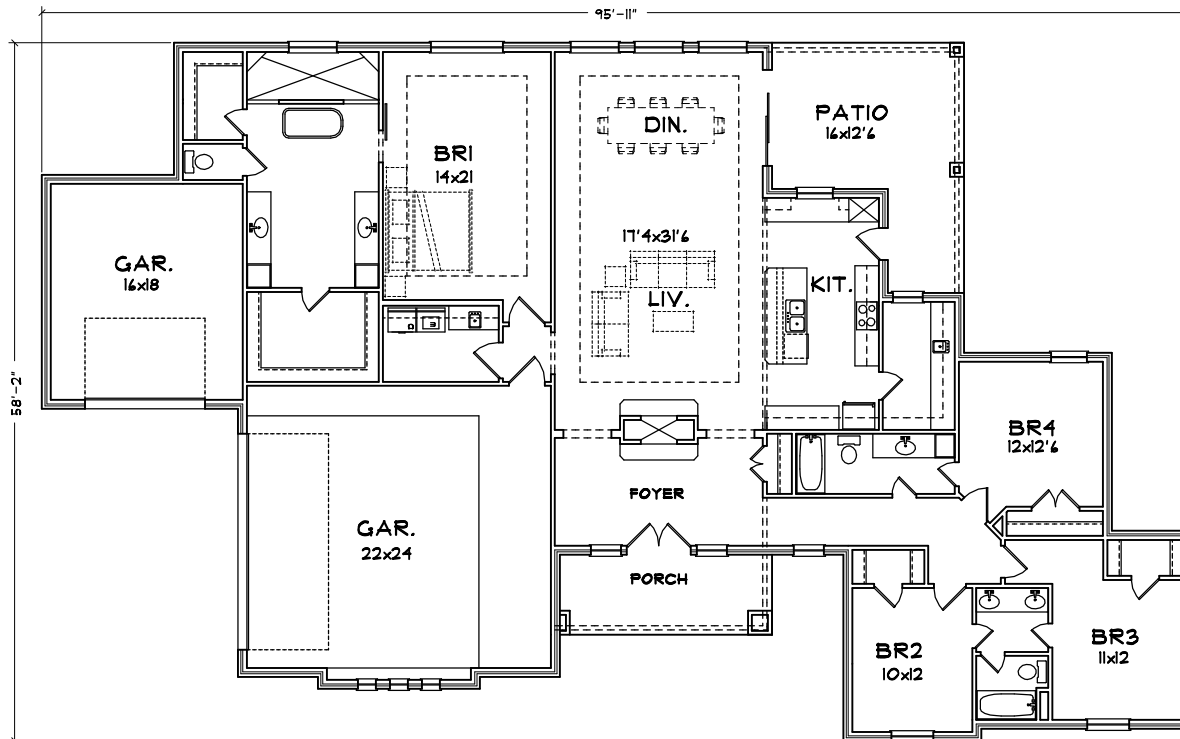

W.F. CONSTRUCTION

2676 = SFLA

WFC2676 PLAN 3408 BANDIT COURT

BUILDER RESERVES THE RIGHT TO CHANGE PLANS, SPECIFICATIONS, AND PRICES WITHOUT NOTICE
ALL ROOM SIZES ARE ESTIMATES OF APPROXIMATE SQUARE FOOTAGE, APPRAISAL WILL BE SOLE SOURCE OF EXACT SQ. FT.