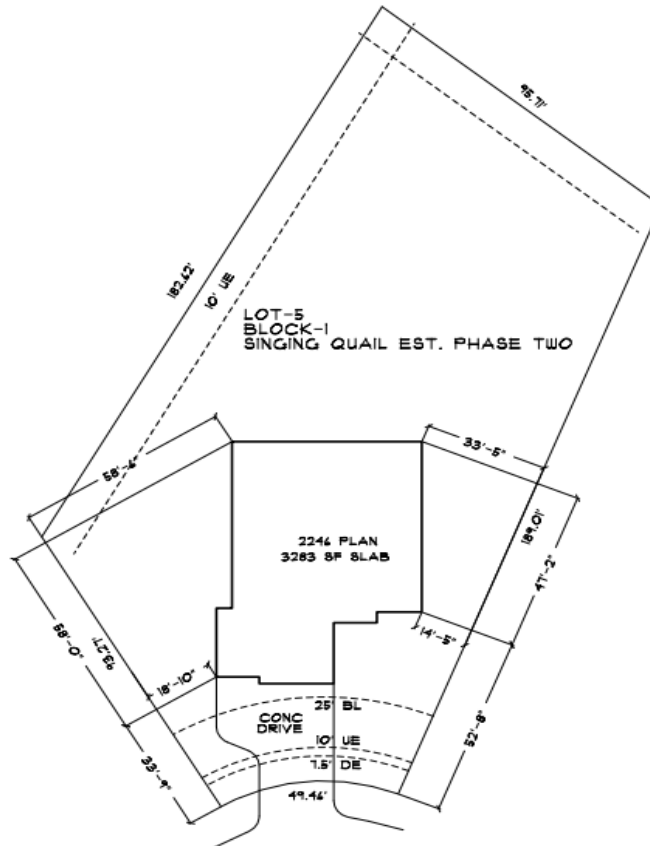

2246 sq.ft. * 4 Bedrooms + Media * 3 Baths * 3 Car

Find Your Way to a New Home!

254.251.5593 / wayfinderteam1@gmail.com

3425 Bandit Court, Lot 5, Kempner, TX 76539 , Bell County, CCISD

BUILDER RESERVES THE RIGHT TO CHANGE PLANS, SPECIFICATIONS, AND PRICES WITHOUT NOTICE
ALL ROOM SIZES ARE ESTIMATES OF APPROXIMATE SQUARE FOOTAGE, APPRAISAL WILL BE SOLE SOURCE OF EXACT SQ. FT.

Find Your Way to a New Home!

254.251.5593 / wayfinderteam1@gmail.com

3425 Bandit Court, Lot 5, Kempner, TX 76539 , Bell County, CCISD

BUILDER RESERVES THE RIGHT TO CHANGE PLANS, SPECIFICATIONS, AND PRICES WITHOUT NOTICE
ALL ROOM SIZES ARE ESTIMATES OF APPROXIMATE SQUARE FOOTAGE, APPRAISAL WILL BE SOLE SOURCE OF EXACT SQ. FT.