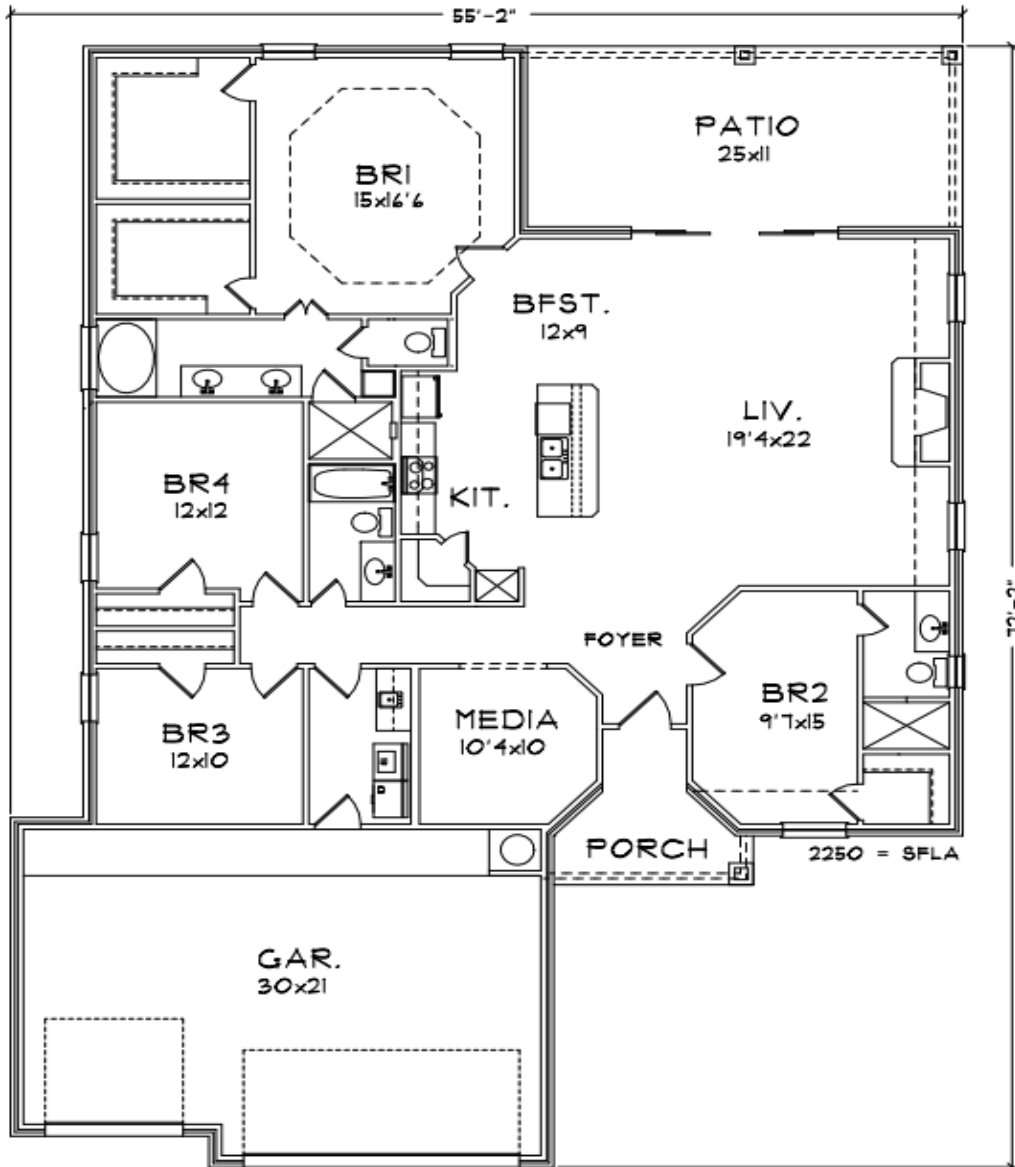

2246 sq.ft. * 4 Bedrooms + Media * 3 Baths * 3 Car

Find Your Way to a New Home!

254.251.5593 / wayfinderteam1@gmail.com

3425 Bandit Court, Lot 5, Kempner, TX 76539 , Bell County, CCISD

BUILDER RESERVES THE RIGHT TO CHANGE PLANS, SPECIFICATIONS, AND PRICES WITHOUT NOTICE
ALL ROOM SIZES ARE ESTIMATES OF APPROXIMATE SQUARE FOOTAGE, APPRAISAL WILL BE SOLE SOURCE OF EXACT SQ. FT.

Find Your Way to a New Home!

254.251.5593 / wayfinderteam1@gmail.com

3425 Bandit Court, Lot 5, Kempner, TX 76539 , Bell County, CCISD

BUILDER RESERVES THE RIGHT TO CHANGE PLANS, SPECIFICATIONS, AND PRICES WITHOUT NOTICE
ALL ROOM SIZES ARE ESTIMATES OF APPROXIMATE SQUARE FOOTAGE, APPRAISAL WILL BE SOLE SOURCE OF EXACT SQ. FT.