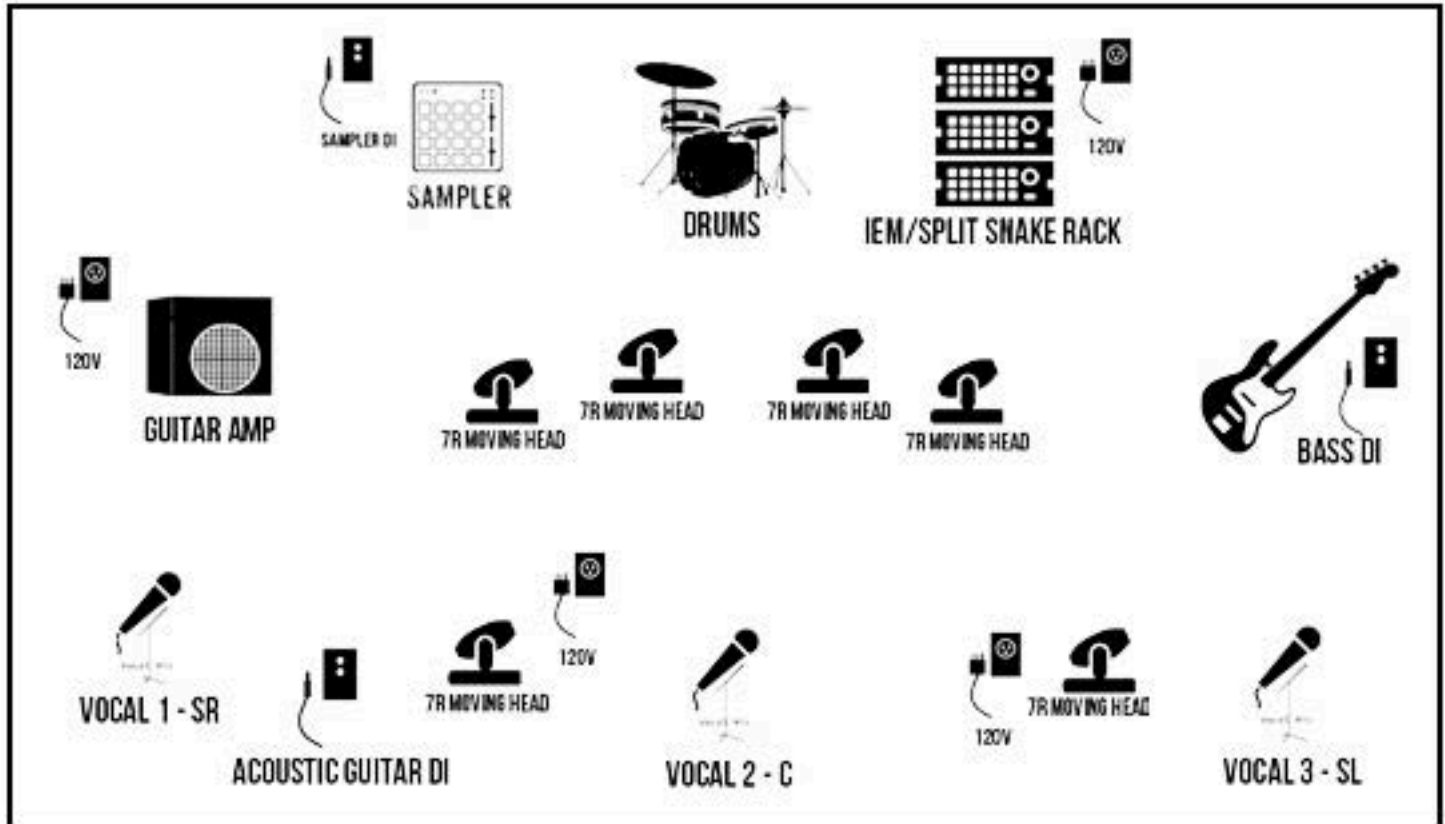

## SPLIT SNAKE INPUT LIST

CHANNEL	DESCRIPTION	MIC/DI	PROVIDED BY
1	Kick	Beta 91A	Band
2	Snare	e604	Band
3	HiHat	SM81	Band
4	Tom 1	e604	Band
5	Tom 2	e604	Band
6	Tom 3	e604	Band
7	Overhead	House	House
8	Bass	Passive DI	Band
9	Guitar	SM57	Band
10	Acoustic Git	PAssive DI	Band
11	Stage R Vocal	E935	Band
12	Center Vocal	EW 135 Wireless	Band
13	Stage L Vocal	SM58	Band
14	Sampler	PAssive DI	Band
15	Crowd	SM57	Band
16	Click	Passive DI	Band