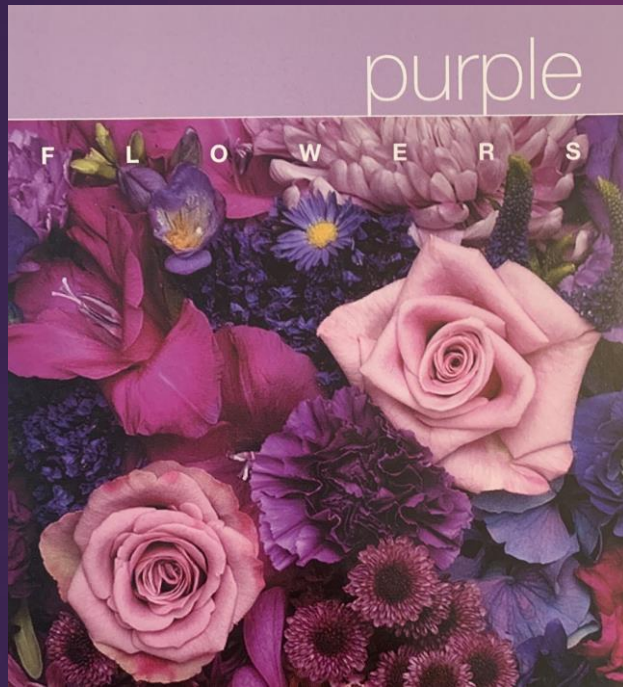

Purple Fresh Flowers

FLOWER SELECTION