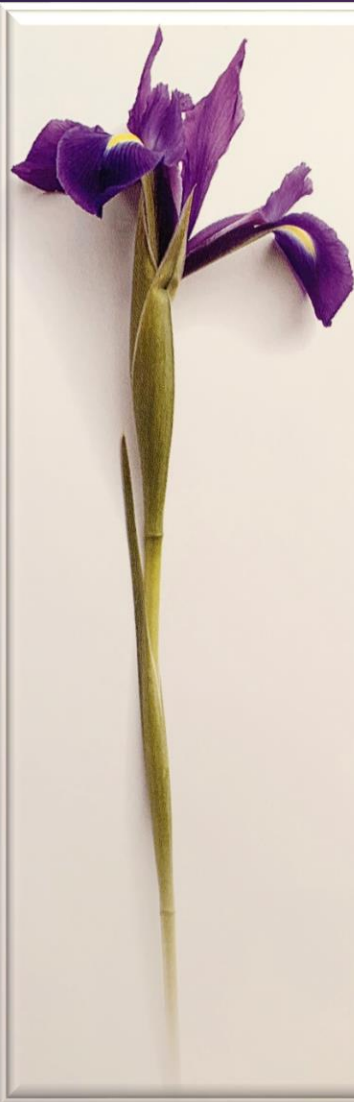

■ **LASTING QUALITY:** 5-10 days

■ **PACKAGING:** 1 stem or 5 stem bunch

■ **FLORAL FORM:** Mass; Form

MEANING: Perseverance; Frigidity;
Heartlessness; Boastfulness; Vanity;
Thank you for understanding

hydrangea