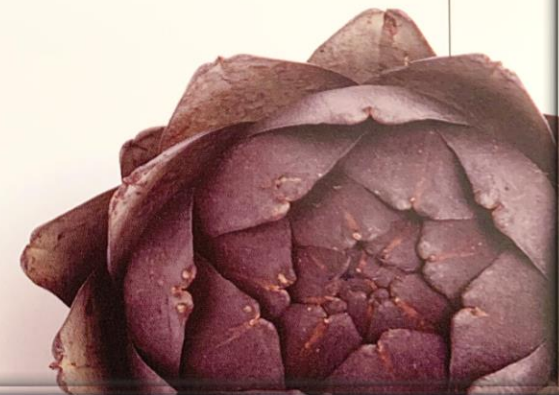

CYNARA SCOLYMUS
(sih-NAR-ah skol-EE-mus)

Also known as Globe Artichoke

■ **AVAILABILITY:**

■ **COLORS:** Purple, Green

■ **CHARACTERISTICS:**
Round 4-6" flower. Scaled with thick, fleshy triangular petals on a thick, short leafless stem.

■ **LASTING QUALITY:** 10-14 days

■ **PACKAGING:** 1 stem

■ **FLORAL FORM:** Form; Mass

MEANING: Independence

artichoke

asclepias

ASCLEPIAS TUBEROSA

(ah-SKLEE-pee-us too-bur-O-suh)

Also known as Buddleia
Butterfly Bush, Swamp Milkweed,
Red Milkweed, Silkweed

■ AVAILABILITY:

■ COLORS:

White, Purple, Pink, Red, Peach,
Orange, Yellow, Bicolor

■ CHARACTERISTICS:

Clusters of tiny star-shaped
blossoms approximately 1-2"
across on a branching 12-18"
stem with dark green foliage.