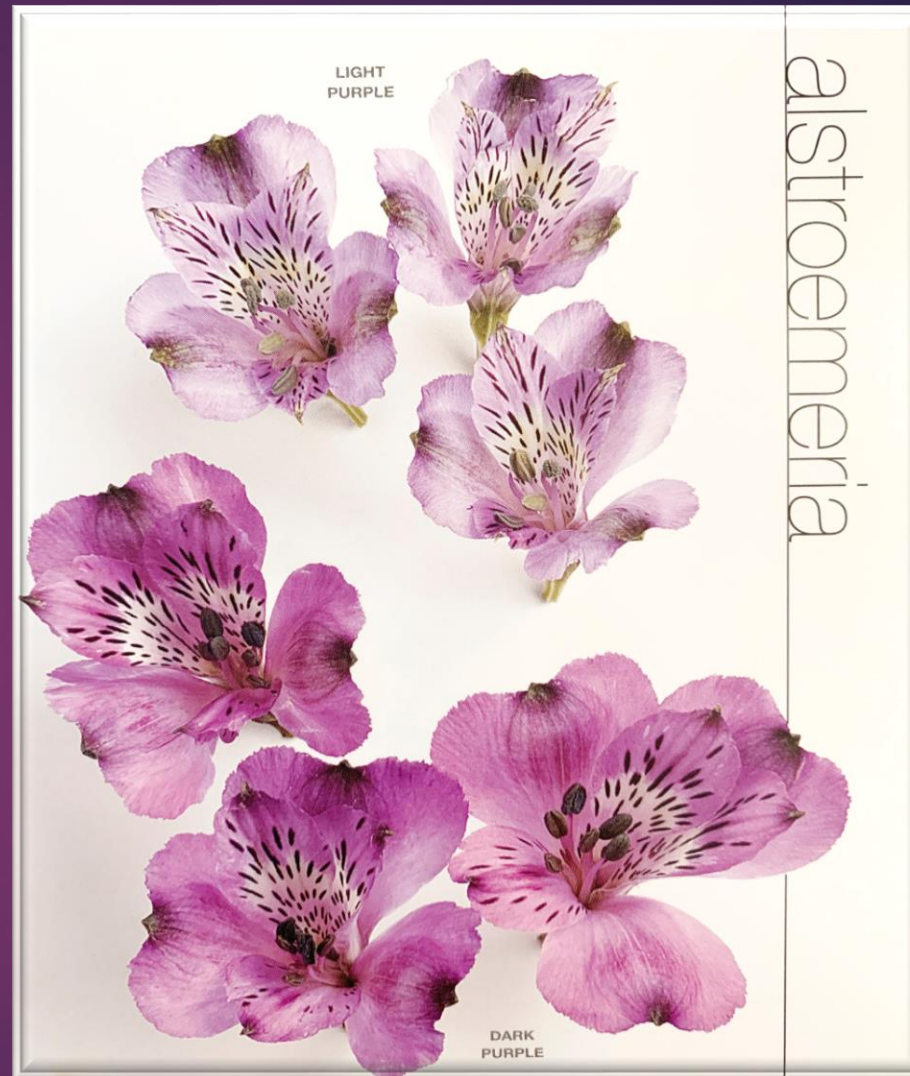

ALSTROEMERIA HYBRIDS

(al-stro-MEER-ee-ah)

Also known as Peruvian Lily, Inca Lily

■ AVAILABILITY:

■ COLORS:

White, Lavender, Purple, Pink, Magenta, Red, Peach, Orange, Yellow, Bicolor

■ CHARACTERISTICS:

Clusters of 4-6 delicate, trumpet-like flowers, each 1½-2" across on leafy stems 24-36" long. Most varieties are marked with freckles or streaks of a contrasting color on the innermost petals.

■ LASTING QUALITY: 7-14 days

■ PACKAGING: 10 stems

■ FLORAL FORM: Mass; Filler

MEANING: Devotion; Aspiring; Wealth; Prosperity; Fortune

anemone

ANEMONE CORONARIA

(a-NEM-o-nee cor-o-NAH-ree-a)

Also known as Windflower, Poppy Anemone, Lily of the Field