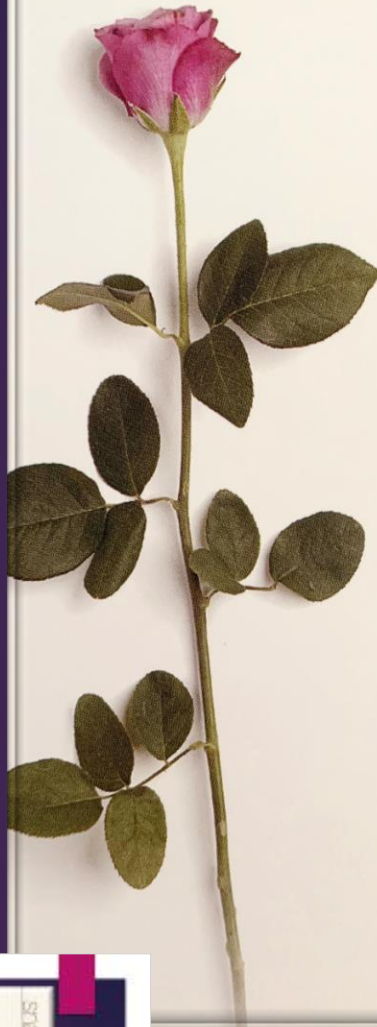

rose

ROSA HYBRIDS
(ROH-za)

■ AVAILABILITY:

■ COLORS:

White, Lavender, Purple, Pink,
Magenta, Red, Peach, Orange,
Yellow, Green, Bicolor, Dyed

■ CHARACTERISTICS:

Single 1½-2" bud opens to a
3-5" flower on a 15-36" stem.

■ LASTING QUALITY: 5-7 days

■ PACKAGING: 25 stems

■ FLORAL FORM: Mass

MEANING: Spirit flower; Beauty; Love;
Passion; Perfection; Birth flower for
June; Associated with 15th wedding
anniversary; National flower of the
United States; **PURPLE:** Reward of
virtue; Worthy of royalty;
THORNLESS: Love at first sight