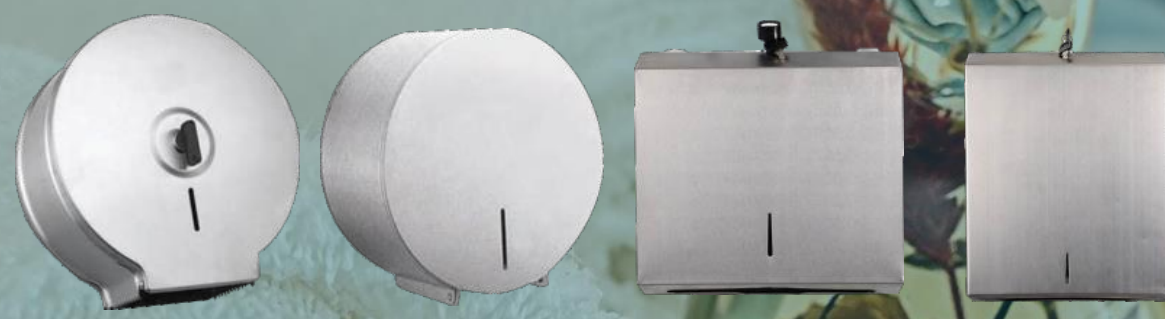

STAINLESS STEEL SERIES