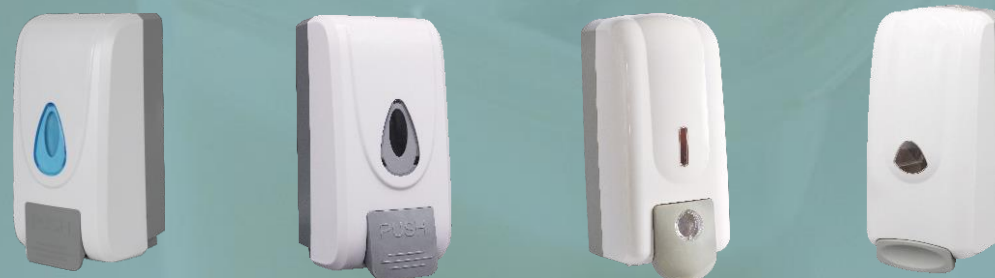

ITEM	SD-940W	SD-940B	SD-940T	SD-942B
CAPACITY(ml)	1000	1000	1000	1000
PACKING(pcs/ctn)	30	30	30	24

ITEM	SD-917B	SD-917BB	SD-933	SD-961
CAPACITY(ml)	1000	1000	1000	1000
PACKING(pcs/ctn)	30	30	30	30