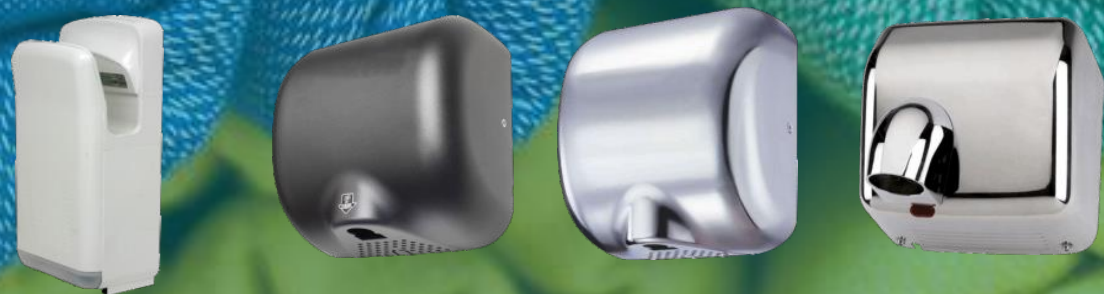

Voltage **110V or 220V 50Hz**

Size **.W213*D123*H265mm**
.W205*D99*H255mm

Blue Light for Killing Germs

Waterproof protection: Antidrip type

HIGH SPEED JET HAND DRYER

ITEM	HD-680	HD-690	HD-670	HD-640
POWER (W)	2000	1500	1800	2300
PACKING(pcs/ctn)	8	8	8	2