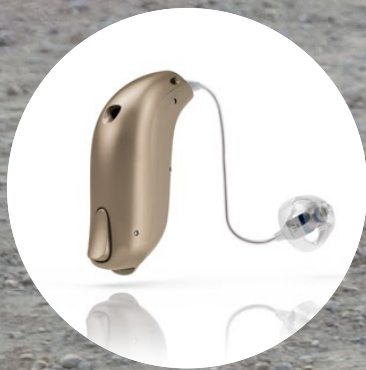

SONIC | **enchant.**

enchant™

Instinctively Smart.

Quick Reference Guide
www.sonici.com

SONIC
Everyday Sounds Better