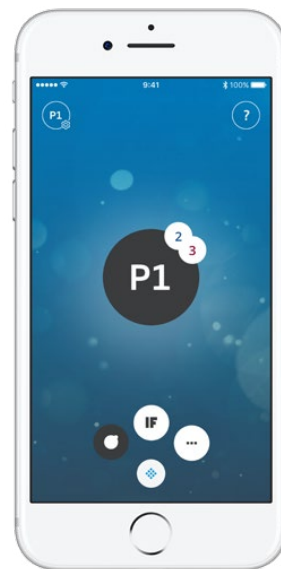

SoundLink 2 App

Patients can use this app to change volume, programs, and listening sources on their smartphone.¹¹ Other conveniences include a “find my hearing aid” search, links to operation instructions, and low battery notification.