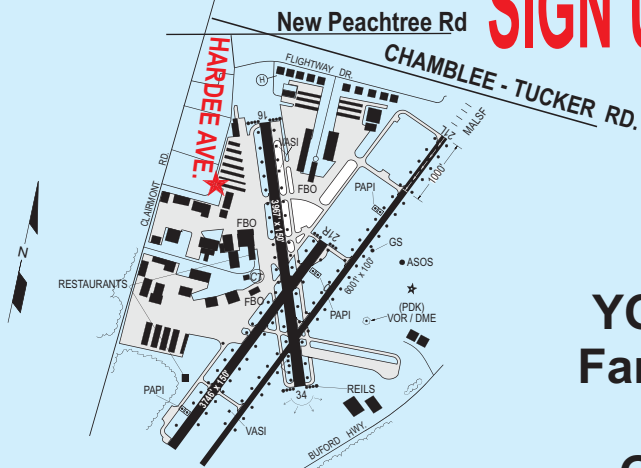

**All cars must be present
on or before 9 AM**

**YOUR HOSTS:
Faron Stephens
and
Greg Barner**

FAMILY FUN