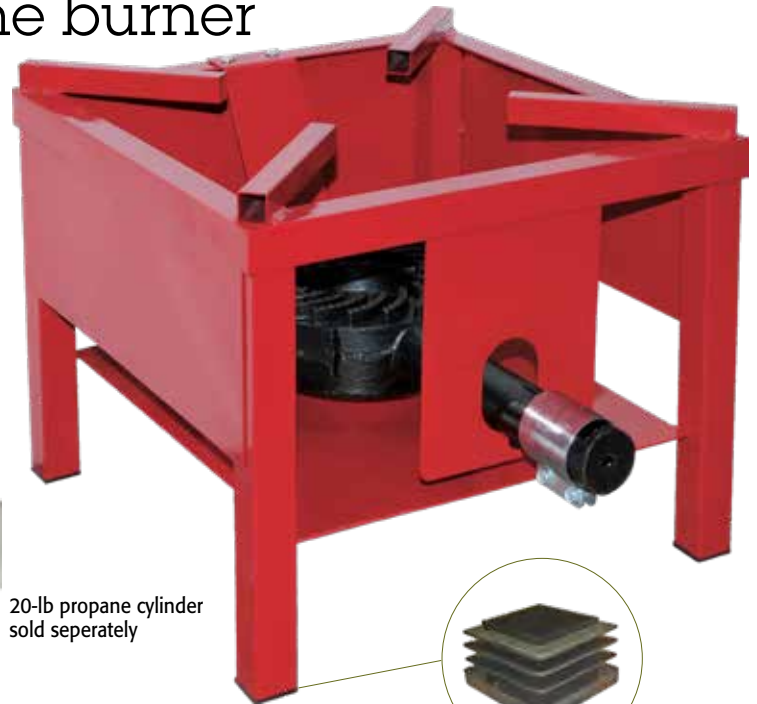

20-lb propane cylinder sold separately

Made in Canada

65,000 Btu

Pots

Product number:
Aluminum: 240110

Product number – Aluminum: 240110
Product number – Stainless: 240112

Product number:
Stainless: 240112

Lobster

Spaghetti sauce

Corn cobs

Canning