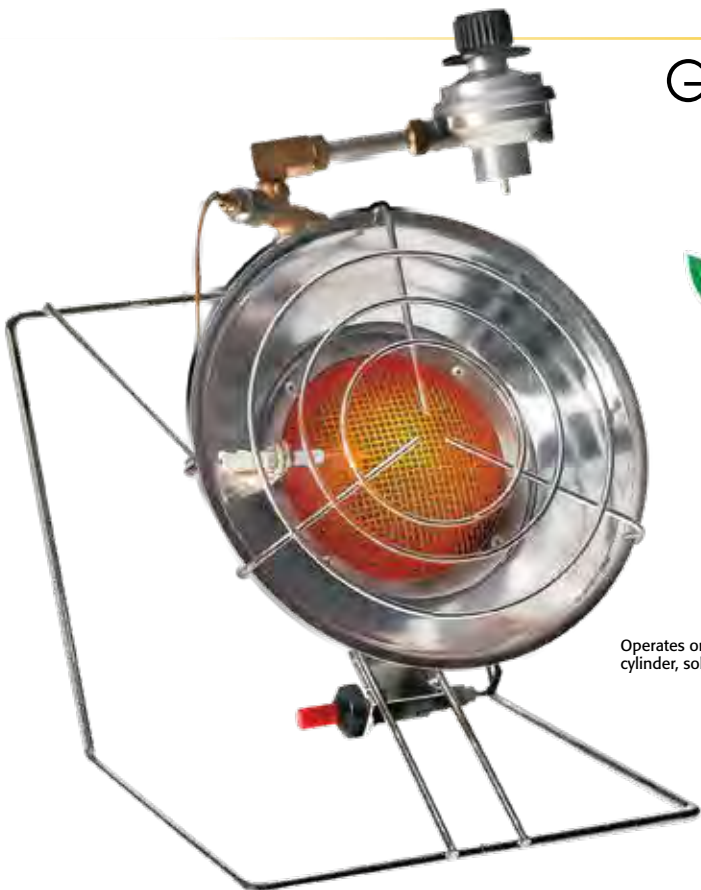

## Infrared portable heater

Adjustable Stand

With Flame Failure Safety

10 feet gas hose / regulator for connecting a 20 lbs propane cylinder

Operates on a disposable propane cylinder, sold separately.

 **11,500 Btu**

## Gas-fired infrared portable heater

 **Energy efficient**

With Flame Failure Safety

Operates on a 1 lb (16.4 oz) disposable propane cylinder (not included)

Piezo Automatic ignition

Operates on a disposable propane cylinder, sold separately.