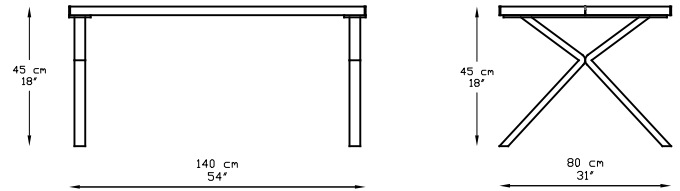

BEVERLY COLLECTION

Armchair

SPECIFICATIONS

75x79x83 / 30"x31"x33"

Length (Cm/Inch)

75 / 30"

Width (Cm/Inch)

79 / 31"

Rectangle Throw Pillows (Cm/Inch)

35 x 60 / 14" x 24"

Square Throw Pillows (Cm/Inch)

45 x 45 / 18" x 18"

Package Quantity Per Item:

1

Package Dimensions (Cm / Inch):

77 x 82 x 38,5 / 30" x 32" x 15"

SPECIFICATIONS

140x80x45 / 54"x31"x18"

Length (Cm/Inch)

140 / 54"

Width (Cm/Inch)

80 / 31"

Height (Cm/Inch)

45 / 18"

2 different heights available for coffee tables: 45 cm/18" or 65cm /26"

Net Weight Kgs/Lbs 15 / 33

Gross Weight Kgs/Lbs 17 / 38

Coffee Table 70*120

SPECIFICATIONS

120x70x45 / 46"x28"x18"

Length (Cm/Inch)

120 / 46"