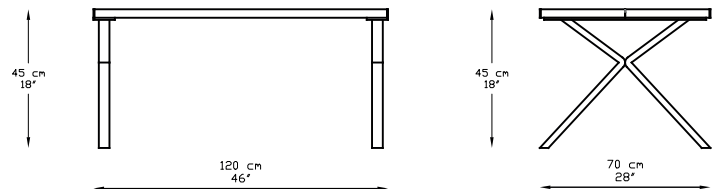

SPECIFICATIONS

140x80x45 / 54"x31"x18"

Length (Cm/Inch)

140 / 54"

Width (Cm/Inch)

80 / 31"

Height (Cm/Inch)

45 / 18"

Package Quantity Per Item:

1

Package Dimensions (Cm / Inch):

80,5 x 138,5 x 14,5 / 32" x 55" x 6"

Volume (CBM/CU ft):

0,16 / 5,65

Frame

Premium grade powder coating applied for weather resistance

2 different heights available for coffee tables: 45 cm/18" or 65cm /26"

Net Weight Kgs/Lbs 15 / 33

Gross Weight Kgs/Lbs 17 / 38

Coffee Table 70*120

SPECIFICATIONS

120x70x45 / 46"x28"x18"

Length (Cm/Inch)

120 / 46"

Width (Cm/Inch)

70 / 28"

Height (Cm/Inch)

45 / 18"

Package Quantity Per Item:

1

Package Dimensions (Cm / Inch):

70,5 x 118 x 14,5 / 28" x 46" x 6"