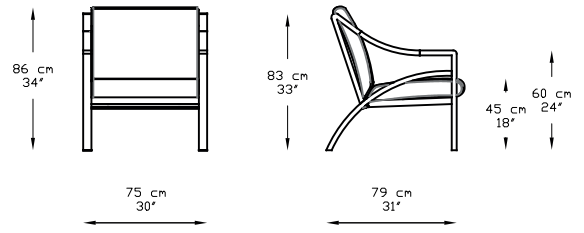

Rectangle Throw Pillows (Cm/Inch)

35 x 60 / 14" x 24"

Square Throw Pillows (Cm/Inch)

45 x 45 / 18" x 18"

Package Quantity Per Item:

1

Package Dimensions (Cm / Inch):

82,5 x 155 x 33,5 / 32" x 61" x 13"

BEVERLY COLLECTION

Armchair

SPECIFICATIONS

75x79x83 / 30"x31"x33"

Length (Cm/Inch)

75 / 30"

Width (Cm/Inch)

79 / 31"

SPECIFICATIONS

140x80x45 / 54"x31"x18"

Length (Cm/Inch)

140 / 54"

Width (Cm/Inch)

80 / 31"

Height (Cm/Inch)

45 / 18"

Volume (CBM/CU ft):

0,12 / 4,24

Frame

Premium grade powder coating applied for weather resistance

2 different heights available for coffee tables: 45 cm/18" or 65cm /26"

BEVERLY COLLECTION

Description	Specifications	Length (Cm/Inch)	Width (Cm/Inch)	Height (Cm/Inch)	Arm Height (Cm/Inch)	Seat Height (Cm/Inch)	Cushion Height (Cm/Inch)	Rectangle Throw Pillows (Cm/Inch)	Square Throw Pillows (Cm/Inch)	Package Quantity Per Item:	Package Dimensions (Cm / Inch):	Volume (CBM/CU ft):
3 Seater Sofa	205x79x83/81"x31"x33"	205 / 81"	79 / 31"	83 / 33"	60 / 24"	45 / 18"	10 / 4"	35 x 60 / 14" x 24"	45 x 45 / 18" x 18"	1	82,5 x 205,5 x 33,5 / 32" x 81" x 13"	0,57 / 20,13
2 Seater Sofa	140x79x83/55"x31"x33"	140 / 55"	79 / 31"	83 / 33"	60 / 24"	45 / 18"	10 / 4"	35 x 60 / 14" x 24"	45 x 45 / 18" x 18"	1	82,5 x 155 x 33,5 / 32" x 61" x 13"	0,43 / 15,19
Armchair	75x79x83/30"x31"x33"	75 / 30"	79 / 31"	83 / 33"	60 / 24"	45 / 18"	10 / 4"	35 x 60 / 14" x 24"	45 x 45 / 18" x 18"	1	77 x 82 x 38,5 / 30" x 32" x 15"	0,24 / 8,48
Coffee table 80*140	140x80x45/54"x31"x18"	140 / 54"	80 / 31"	45 / 18"						1	80,5 x 138,5 x 14,5 / 32" x 55" x 6"	0,16 / 5,65
Coffee table 70*120	120x70x45 /46"x28"x18"	120 / 46"	70 / 28"	45 / 18"						1	70,5 x 118 x 14,5 / 28" x 46" x 6"	0,12 / 4,24