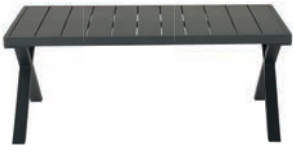

Throw Pillow Filling Material

Silicone Fiber

Fabric

Outdoor fabric, 100% Olefin & 100% Polyester

Net Weight Kgs/Lbs 12 / 26

Gross Weight Kgs/Lbs 14 / 32

BEVERLY COLLECTION

Coffee Table 80*140