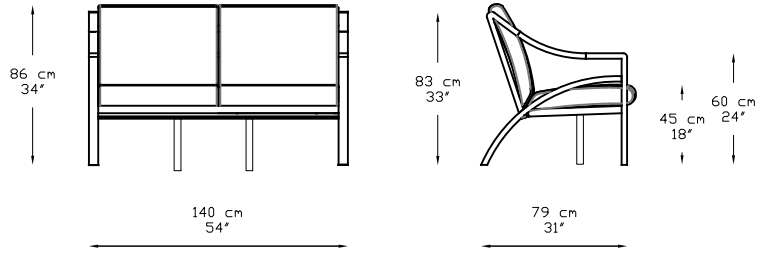

BEVERLY COLLECTION

2 Seater Sofa

SPECIFICATIONS

140x79x83 / 55"x31"x33"

Length (Cm/Inch)

140 / 55"

Width (Cm/Inch)

79 / 31"

SPECIFICATIONS

140x80x45 / 54"x31"x18"

Length (Cm/Inch)

140 / 54"

Width (Cm/Inch)

80 / 31"

Height (Cm/Inch)

45 / 18"

2 different heights available for coffee tables: 45 cm/18" or 65cm /26"

Net Weight Kgs/Lbs 15 / 33

Gross Weight Kgs/Lbs 17 / 38

Coffee Table 70*120

SPECIFICATIONS

120x70x45 / 46"x28"x18"

Length (Cm/Inch)

120 / 46"

Width (Cm/Inch)

70 / 28"

Height (Cm/Inch)

45 / 18"

Package Quantity Per Item:

1

Package Dimensions (Cm / Inch):

70,5 x 118 x 14,5 / 28" x 46" x 6"