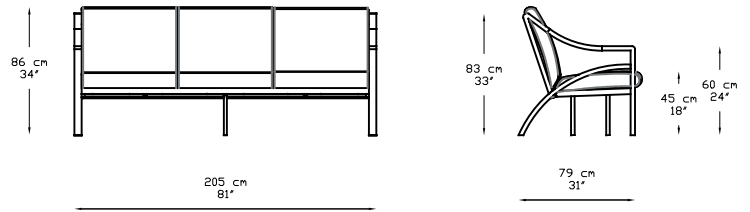

BEVERLY COLLECTION

3 Seater Sofa

SPECIFICATIONS

205x79x83 / 81"x31"x33"

Length (Cm/Inch)

205 / 81"

Width (Cm/Inch)

79 / 31"

SPECIFICATIONS

140x80x45 / 54"x31"x18"

Length (Cm/Inch)

140 / 54"

Width (Cm/Inch)

80 / 31"

Height (Cm/Inch)

45 / 18"

2 different heights available for coffee tables: 45 cm/18" or 65cm /26"

Net Weight Kgs/Lbs 15 / 33

Gross Weight Kgs/Lbs 17 / 38

Coffee Table 70*120

SPECIFICATIONS

120x70x45 / 46"x28"x18"

Length (Cm/Inch)

120 / 46"

Width (Cm/Inch)

70 / 28"

Height (Cm/Inch)

45 / 18"

Package Quantity Per Item:

1

Package Dimensions (Cm / Inch):

70,5 x 118 x 14,5 / 28" x 46" x 6"