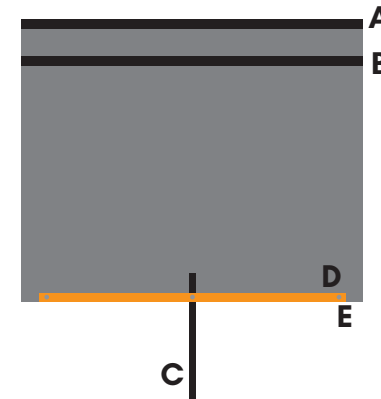

MUTCD R4-8A

MUTCD R4-7A

- A - Qty 2 - 3/4" x 24" Black loop velcro
- B - Qty 2 - 3/4" x 24" Black hook velcro
- C - Qty 1 - 3/4" x 12" Black hook/loop velcro
- D - Qty 1 - 1/8" x 1" x 19" Fiberglass rib
- E - Qty 3 - Blind barrel rivets with washers