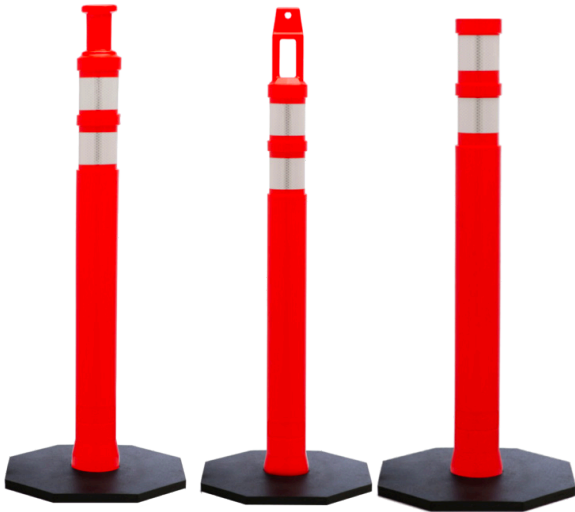

N-TOP+3M28 28"
N-TOP+3M 42"

H-1200+3M 42"

D-TOP+3M28 28"
D-TOP+3M 42"