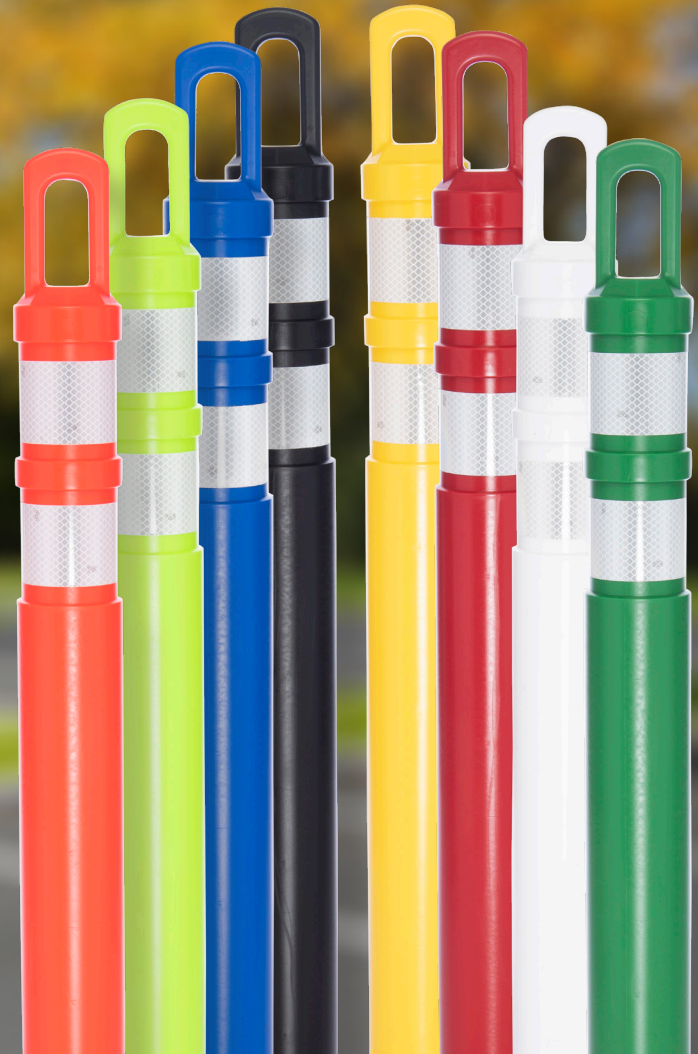

15lb. Base
BV-15

18lb. Base
BV-18

ARCH TOP DELINEATORS

JBC™ Delineators are now available with a new arch-top design for easy set up and takedown. Ideal for all types of parking uses around airports, sporting arenas, hotels and more, A-Top Delineators can be used to easily create a barrier in seconds with any JBC™ Cone Bar or Cobra Chain.

A-Top Delineators have multiple recycled base options and are available in orange, lime, blue, black, white, red, yellow and green.