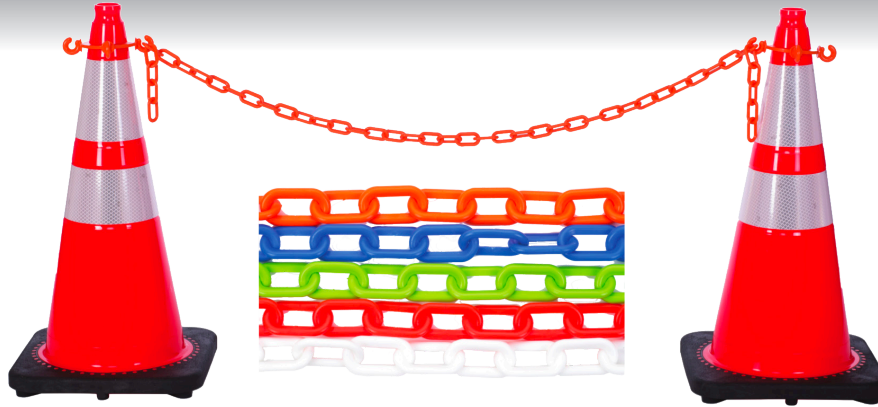

COBRA CHAIN OPTIONS:

<u>White</u> 500': CC-CH- 01500	<u>Yellow</u> 500': CC-CH- 02500	<u>Orange</u> 500': CC-CH- 03500	<u>White</u> 100': CC-CH- 01100	<u>Yellow</u> 100': CC-CH- 02100	<u>Orange</u> 100': CC-CH- 03100	<u>Black</u> 100': CC-CH- 04100	<u>Blue</u> 100': CC-CH- 05100	<u>Lime</u> 100': CC-CH- 06100

COBRA HOOK OPTIONS:

<u>White 2"</u> S-Hook: CC-SK-01	<u>Yellow 2"</u> S-Hook: CC-SK-02	<u>Blue 2"</u> S-Hook: CC-SK-05	<u>Orange 2"</u> S-Hook: CC-SK-03	<u>Lime 2"</u> S-Hook: CC-SK-06	<u>Black 2"</u> S-Hook: CC-SK-04	<u>White Snap</u> Hooks: CC-SH-01	<u>Yellow Snap</u> Hooks: CC-SH-02	<u>Black Snap</u> Hooks: CC-SH-04

MASTER LINKS OPTIONS:

<u>White:</u> CC-ML-01	<u>Yellow:</u> CC-ML-02	<u>Blue:</u> CC-ML-05	<u>Orange:</u> CC-ML-03	<u>Lime:</u> CC-ML-06	<u>Black:</u> CC-ML-04

CONNECTING LINKS OPTIONS:

<u>White:</u> CC-CL-01	<u>Yellow:</u> CC-CL-02	<u>Blue:</u> CC-CL-05	<u>Orange:</u> CC-CL-03	<u>Lime:</u> CC-CL-06	<u>Black:</u> CC-CL-04

COBRA CHAIN CONNECTORS

<u>White:</u> CC-CA-01	<u>Blue:</u> CC-CA-05	<u>Orange:</u> CC-CA-03	<u>Lime:</u> CC-CA-06