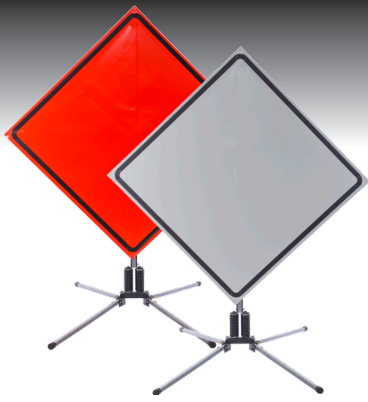

Non-Reflective Vinyl (White)

RUS-BP-36

36"x36"

Plastic Pocket