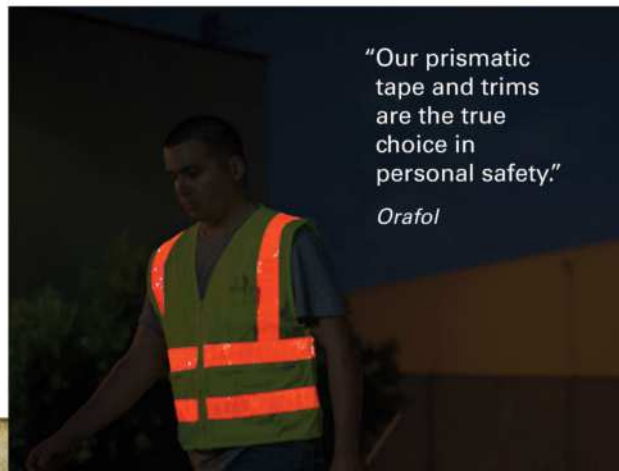

Visit kishigo.com for full list of product features.

"Our prismatic
tape and trims
are the true
choice in
personal safety."

Orafol

ORALITE® ALL MESH VEST
1076 Lime

C2

ORALITE®

WARNING: Cancer and Reproductive Harm
P65Warnings.ca.gov