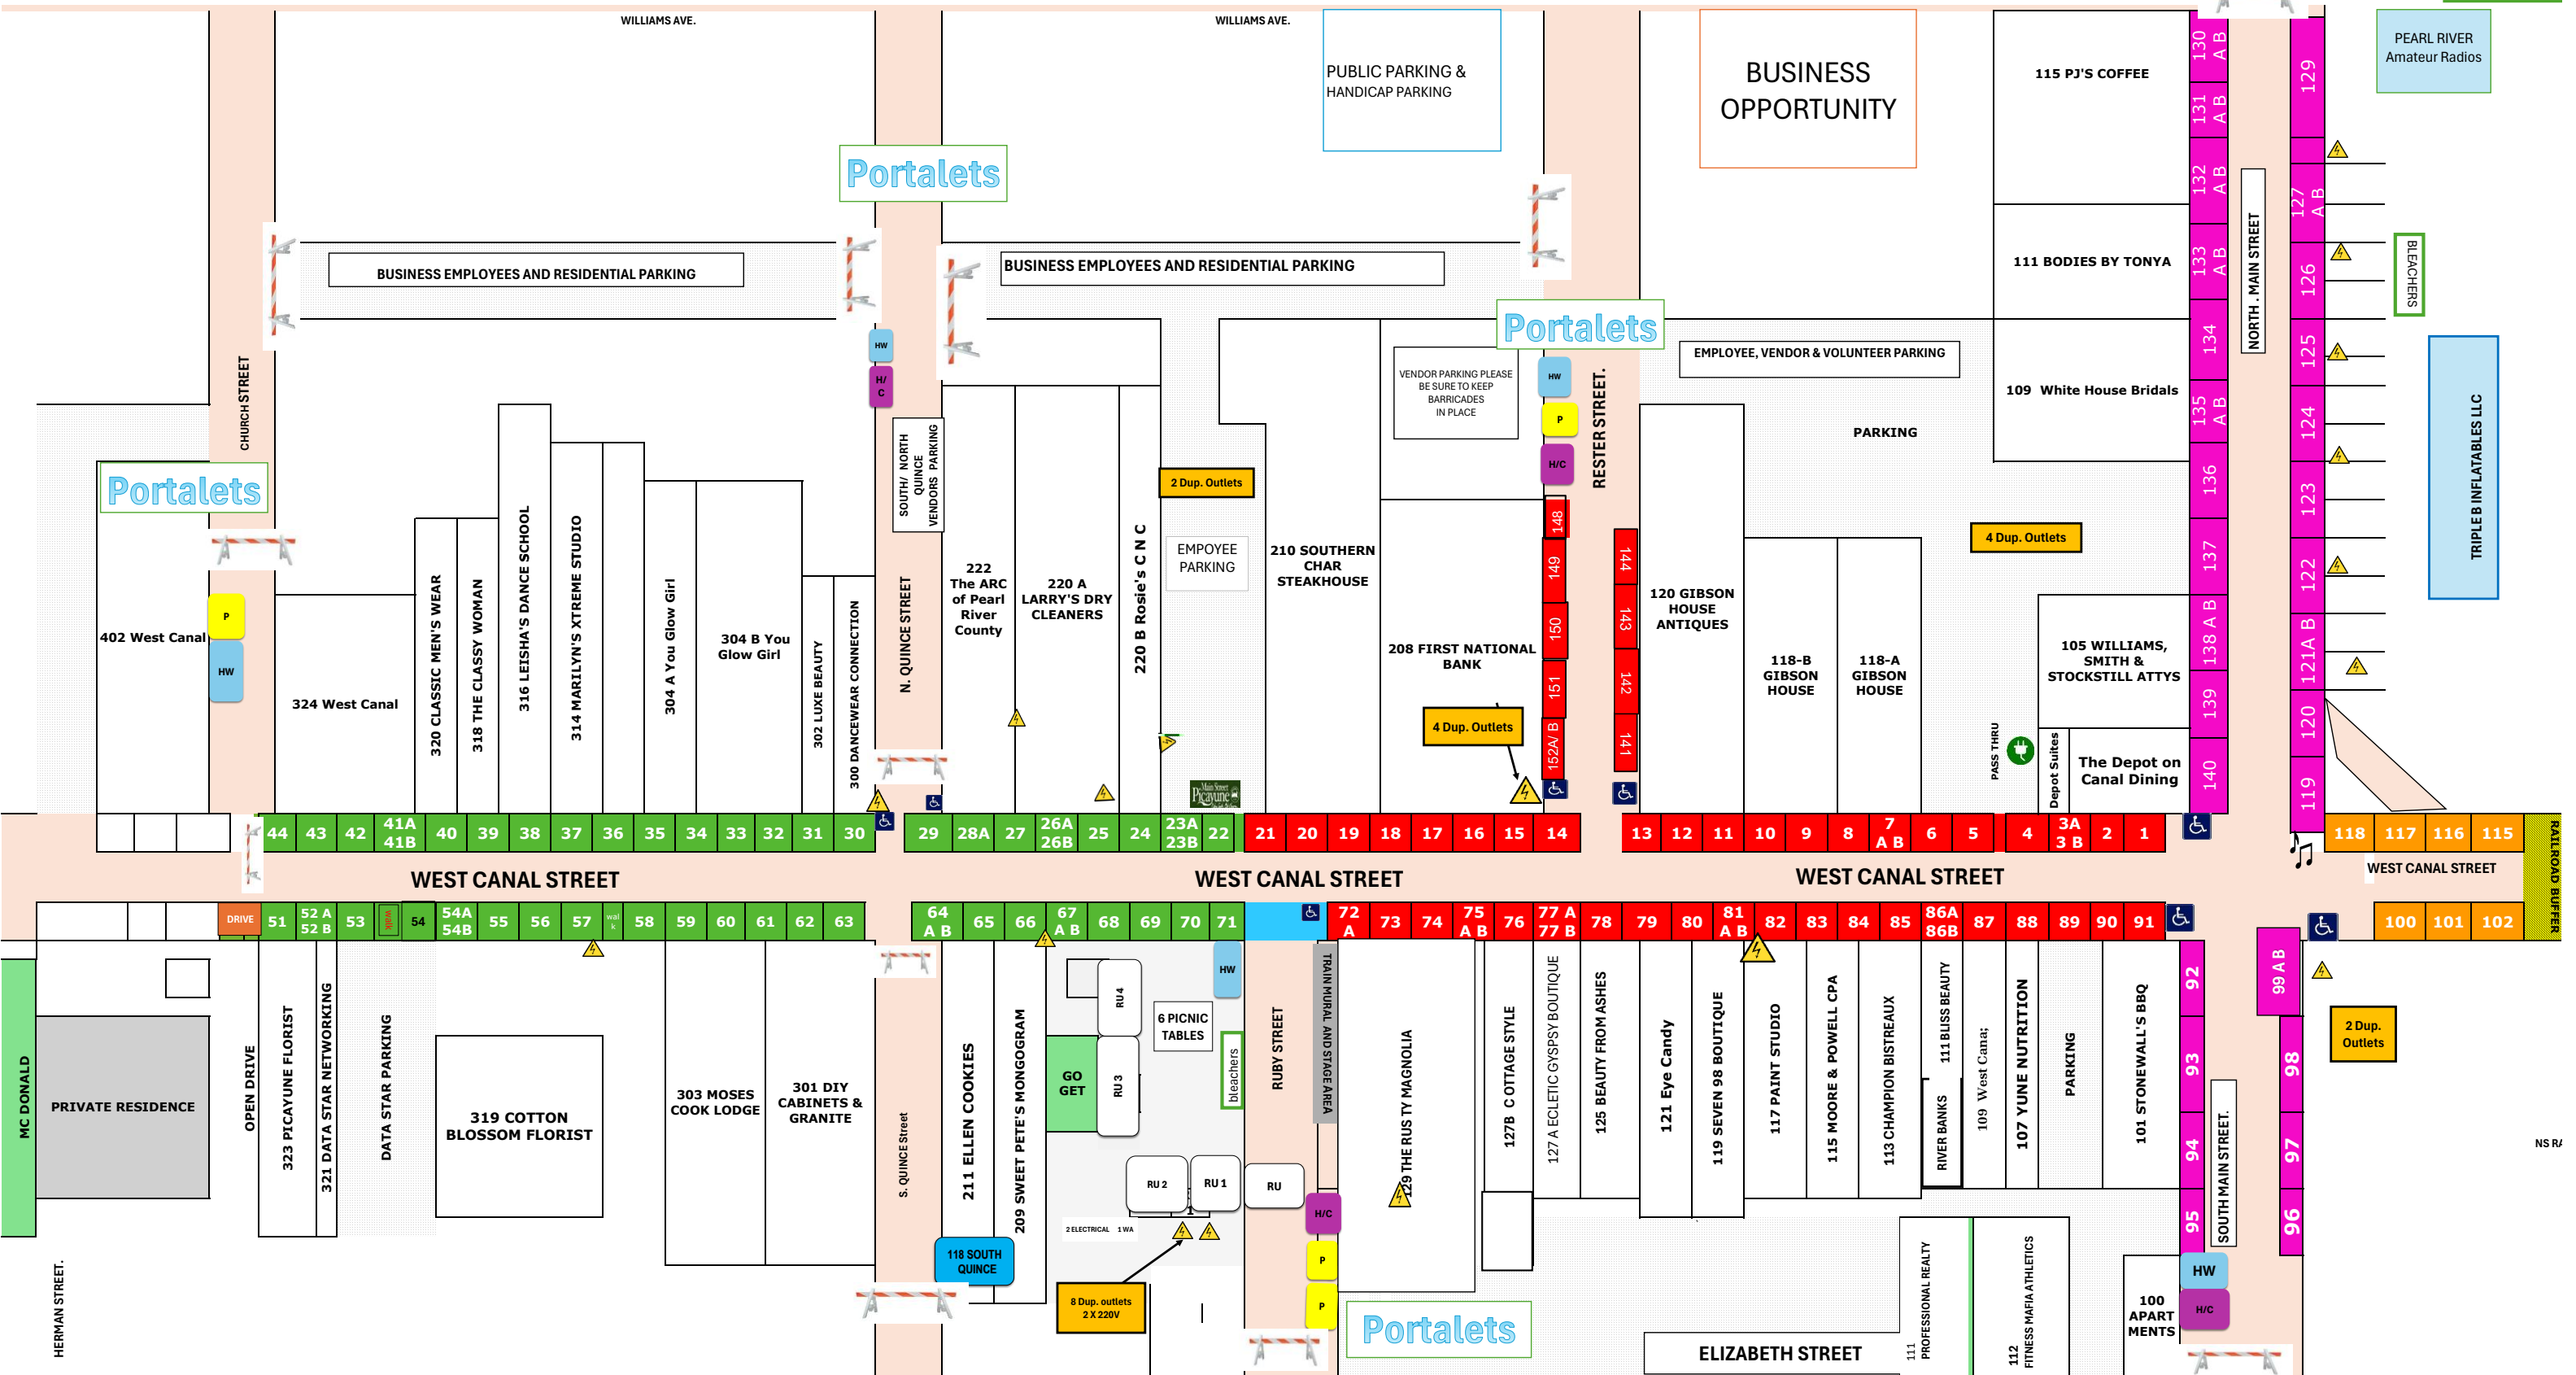

Portalet
1 Handicap 1 H

PEARL RIVER
Amateur Radios

BLEACHERS

TRIPLE B INFLATABLES LLC

NS R

PUBLIC PARKING &
HANDICAP PARKING

BUSINESS
OPPORTUNITY

Portalet

Portalet

Portalet

BUSINESS EMPLOYEES AND RESIDENTIAL PARKING

BUSINESS EMPLOYEES AND RESIDENTIAL PARKING

CHURCH STREET

402 West Canal

324 West Canal

320 CLASSIC MEN'S WEAR

318 THE CLASSY WOMAN

316 LEISHA'S DANCE SCHOOL

314 MARLYN'S XTREME STUDIO

304 A You Glow Girl

304 B You Glow Girl

302 LUXE BEAUTY

300 DANCEWEAR CONNECTION

SOUTH/ NORTH QUINCE VENDORS PARKING

222 The ARC of Pearl River County

220 A LARRY'S DRY CLEANERS

220 B Rosie's CNC

EMPLOYEE PARKING

210 SOUTHERN CHAR STEAKHOUSE

208 FIRST NATIONAL BANK

120 GIBSON HOUSE ANTIQUES

118-B GIBSON HOUSE

118-A GIBSON HOUSE

105 WILLIAMS, SMITH & STOCKSTILL ATTYS

The Depot on Canal Dining

WEST CANAL STREET

WEST CANAL STREET

WEST CANAL STREET

WEST CANAL STREET

HERMAN STREET.

ELIZABETH STREET

SOUTH MAIN STREET.

RAILROAD BUFFER