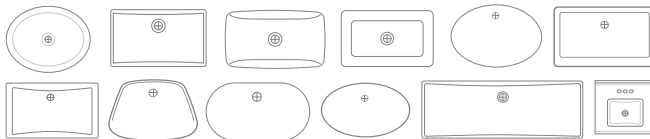

Standard door height is $73\frac{3}{4}$ "

Finish Options: Chrome, Brushed Nickel or Oil Rubbed Bronze

Towel bar on inside and outside

Vanity Tops

RECTANGULAR SHAPES

CUSTOM SHAPES

BOWLS — 12 Options

EDGE OPTIONS (1" THICK)