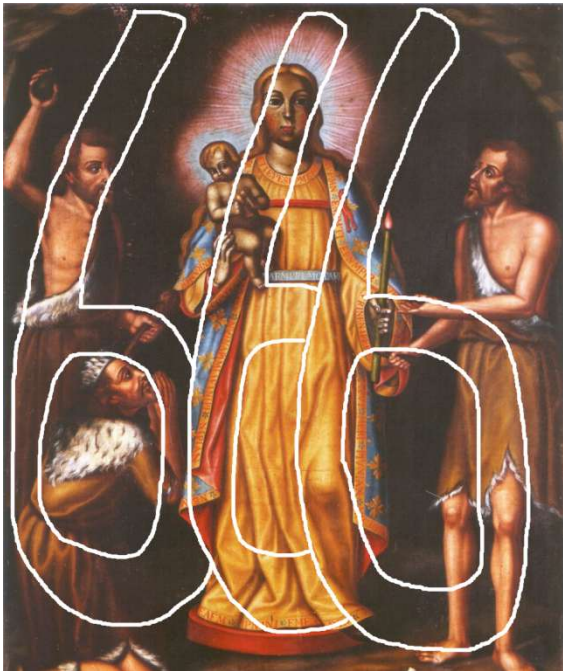

This PDF reveals the date of the One Hour War (OHW) of Revelation, which will effectively destroy the United States and seriously harm their allies. The date is supported by date confirmation *image messages*, found in 6 sacred artworks. Below, are preview images of a few of the date images. The dates are carried in sacred *images* to connect to *Image Crimes*, of Revelation, chapters 13 to 20, which are spread through our eyes, and which are a big reason for God's One Hour War.

On the Yin/Eastern Calendar, the OHW will occur on **5/5 (5th Month 5)**, of Yin year **4724**.

On the Julian calendar, the OHW will occur on **6/6/6**, that is **June, 6th, 2026**.

On the widely used Western Gregorian calendar, the OHW will occur **June 19th, 2026**.

Most of the following OHW dates are provided as **6/6/6** (Julian), or **5/5** (Yin).