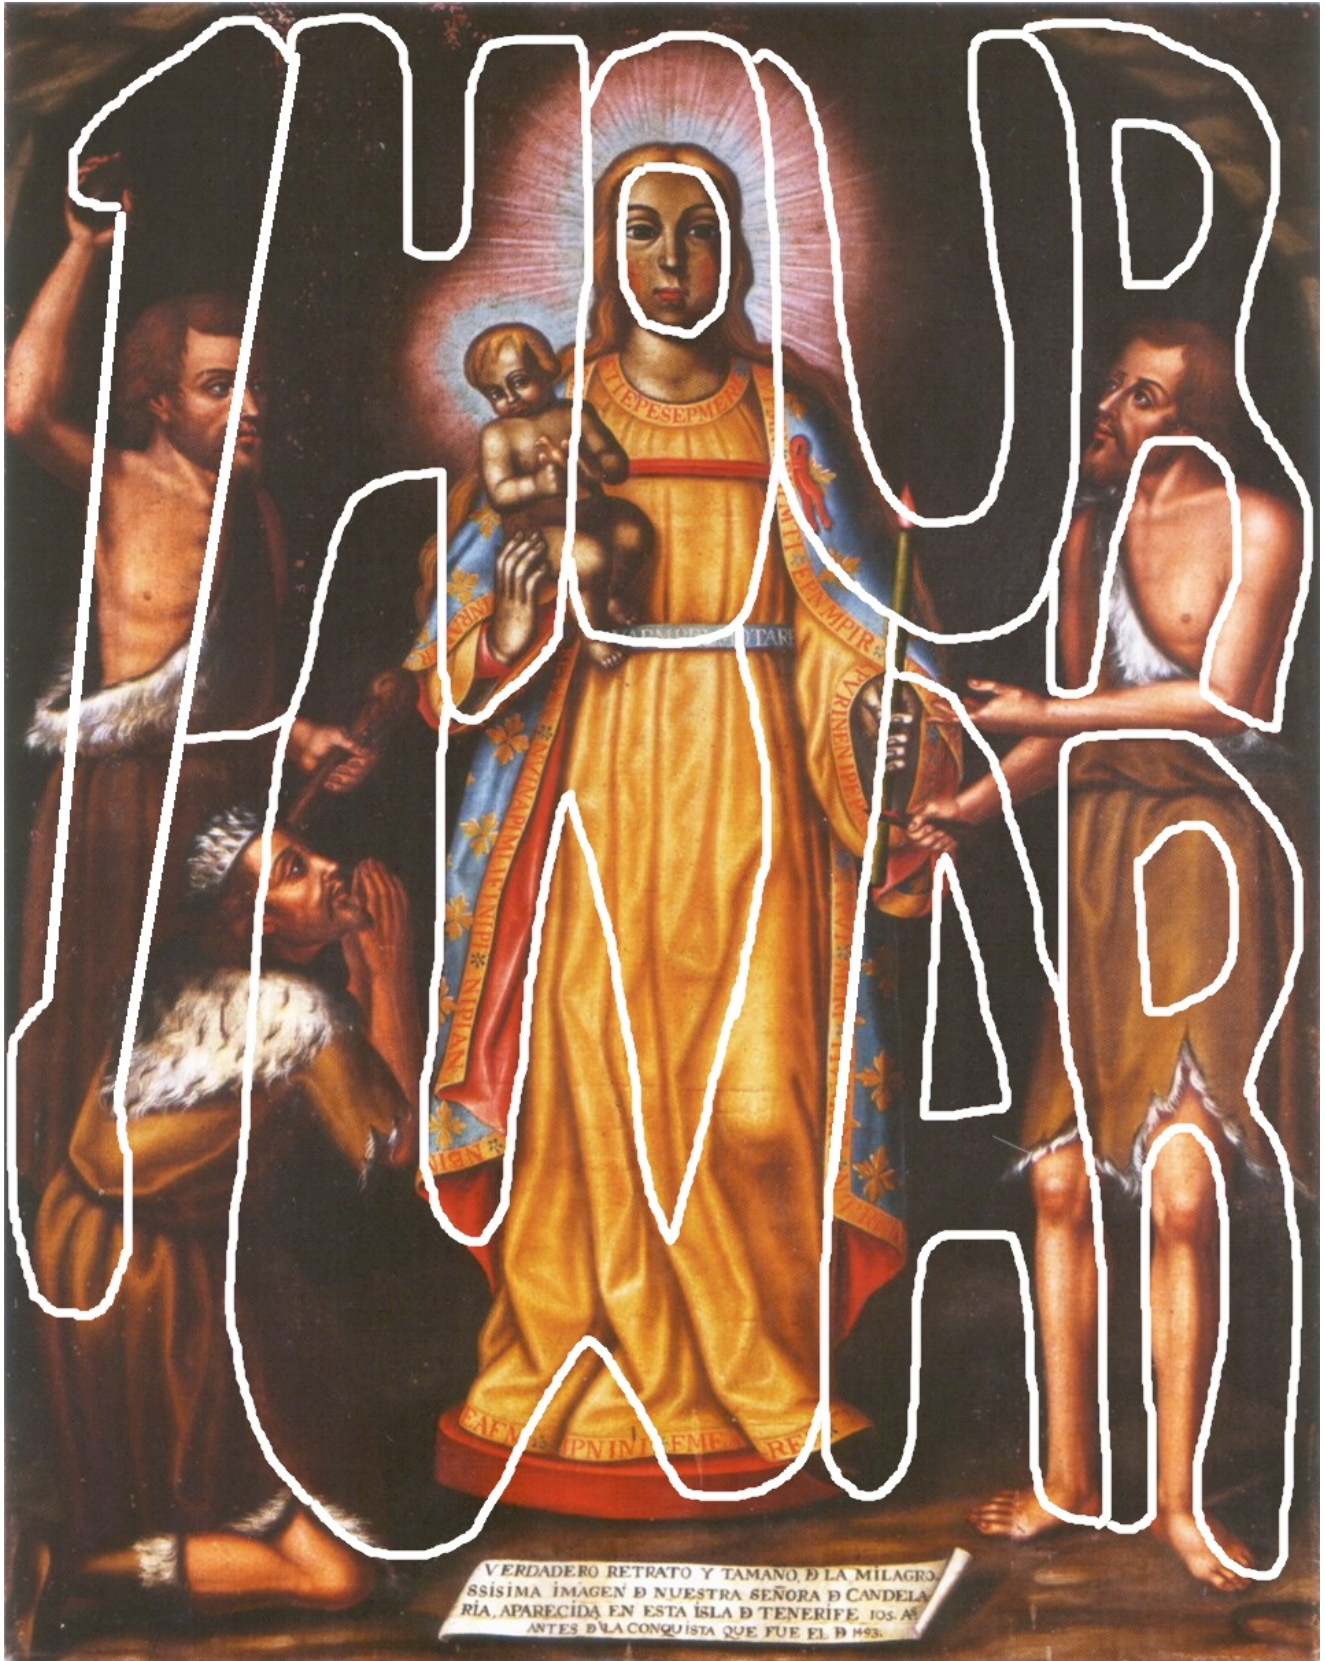

The 1-Hour War.

To get more information about the One Hour War visit www.TheZoneResistance.com.