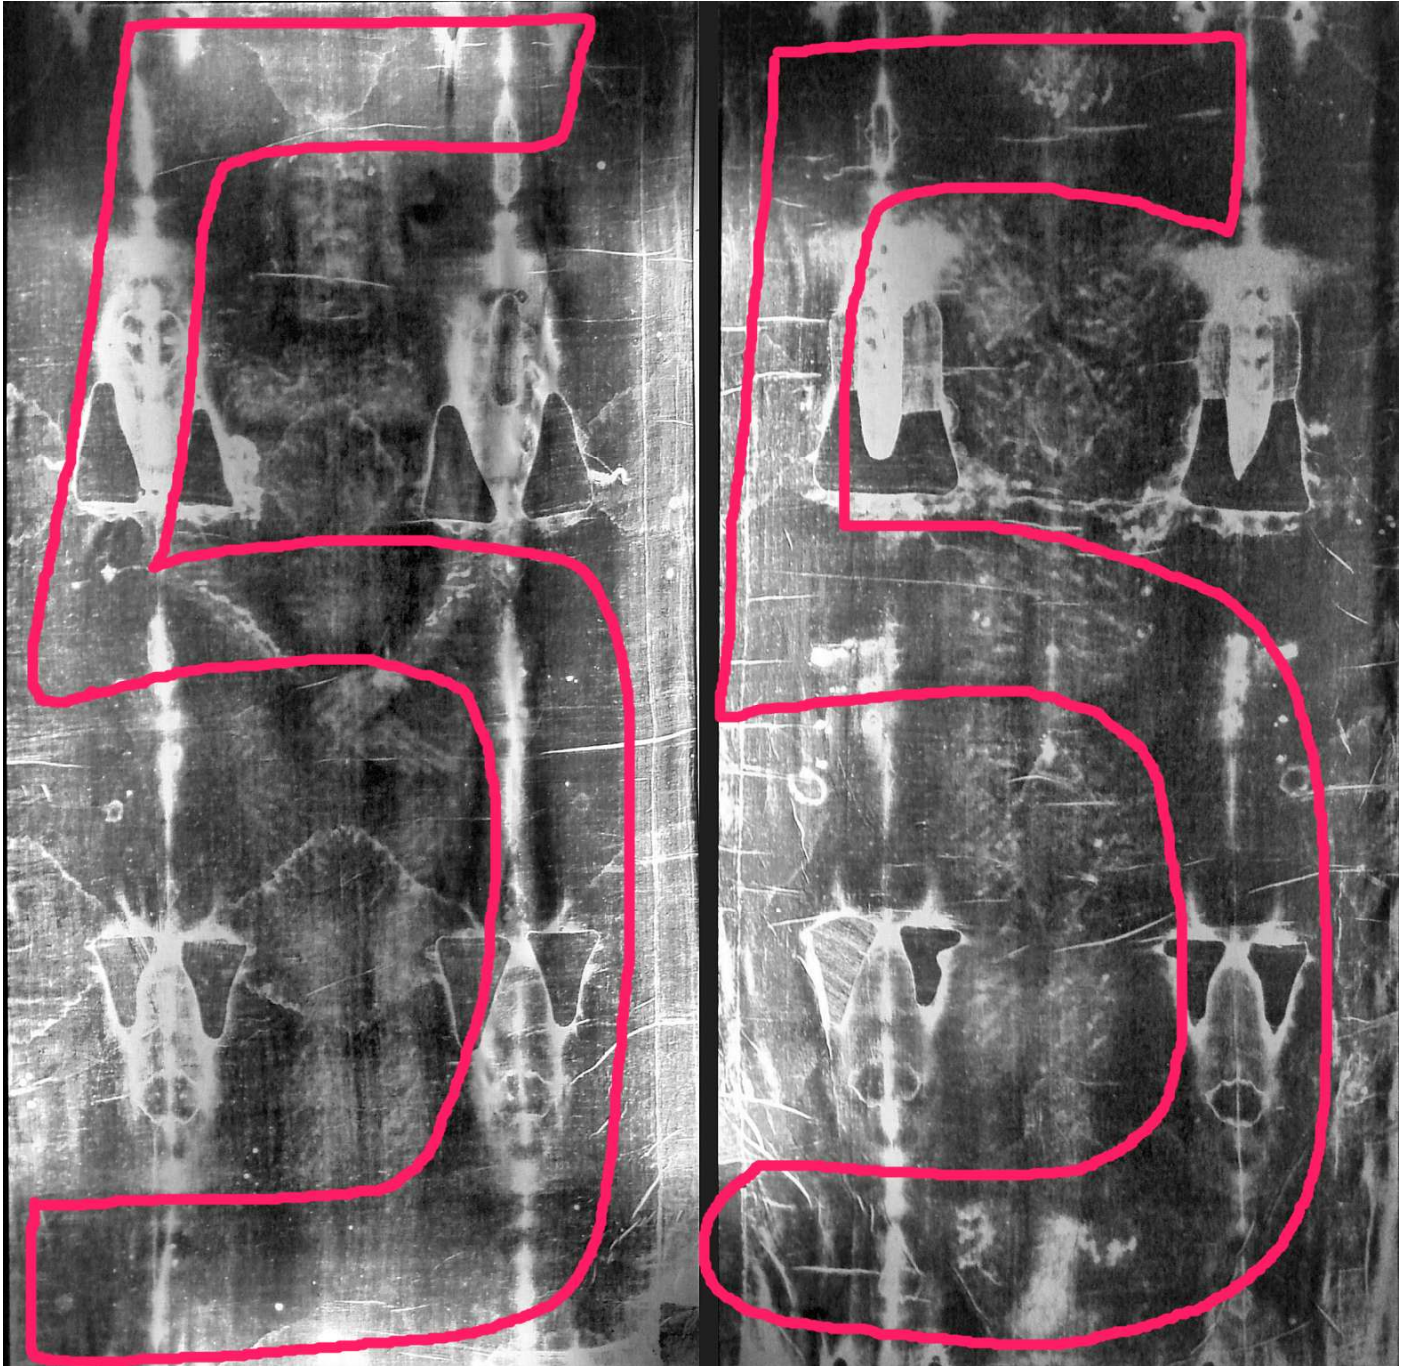

5/5, the Yin One Hour War date, in The Shroud of Turin.