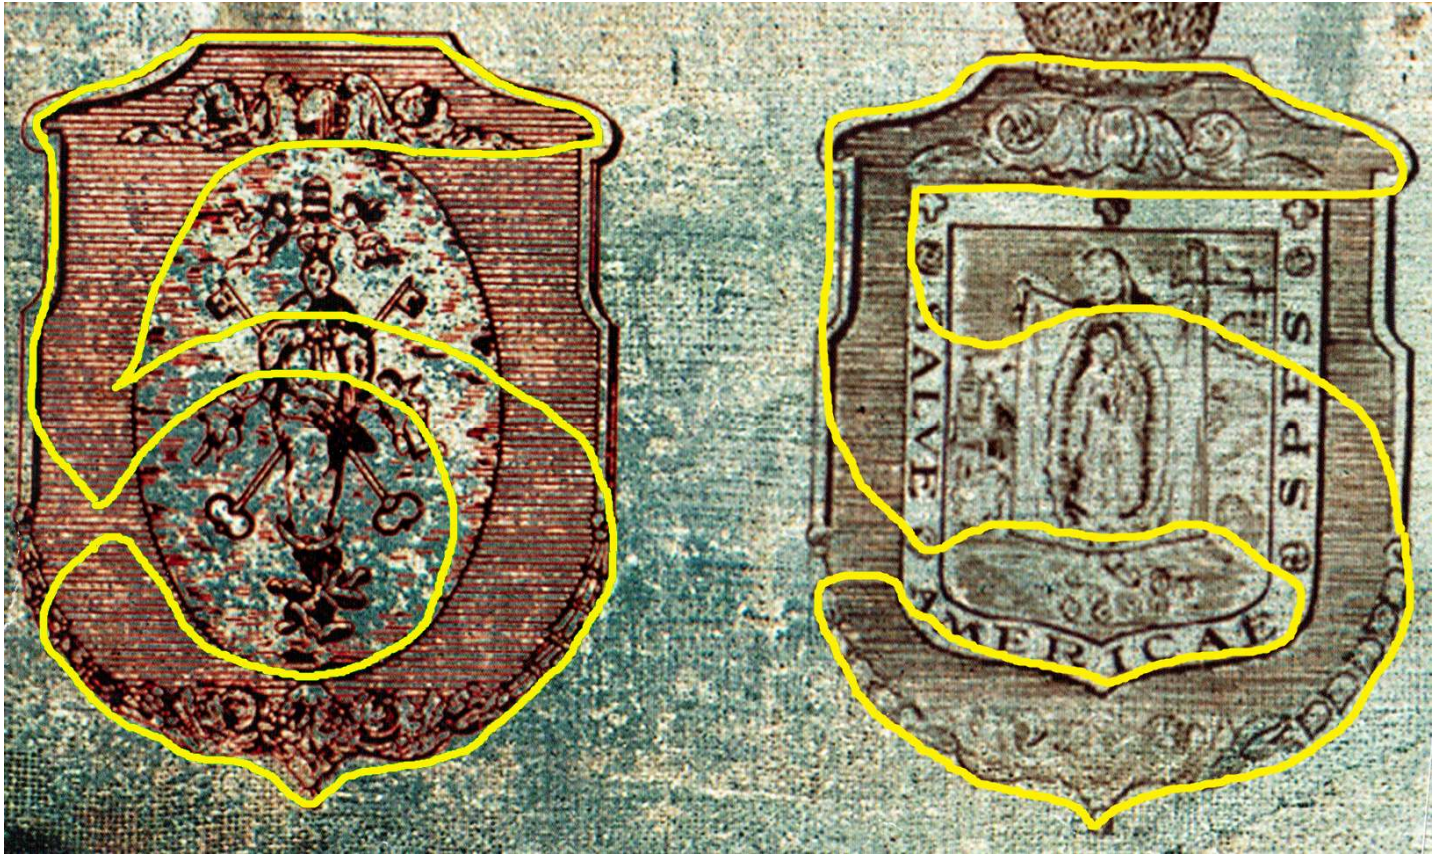

The Candelaria Likeness, 1426

The Shroud of Turin, 77 AD (photo negative, 1978)

Nuestra Señora de Guadalupe, 1531

The Elder Badge, 1777, 1787

The Juan Diego Badge, 1777, 1787

The Sacred Image Key, 2025

The One Hour War dates, Julian and Yin, in the Elder and Juan Diego badges.