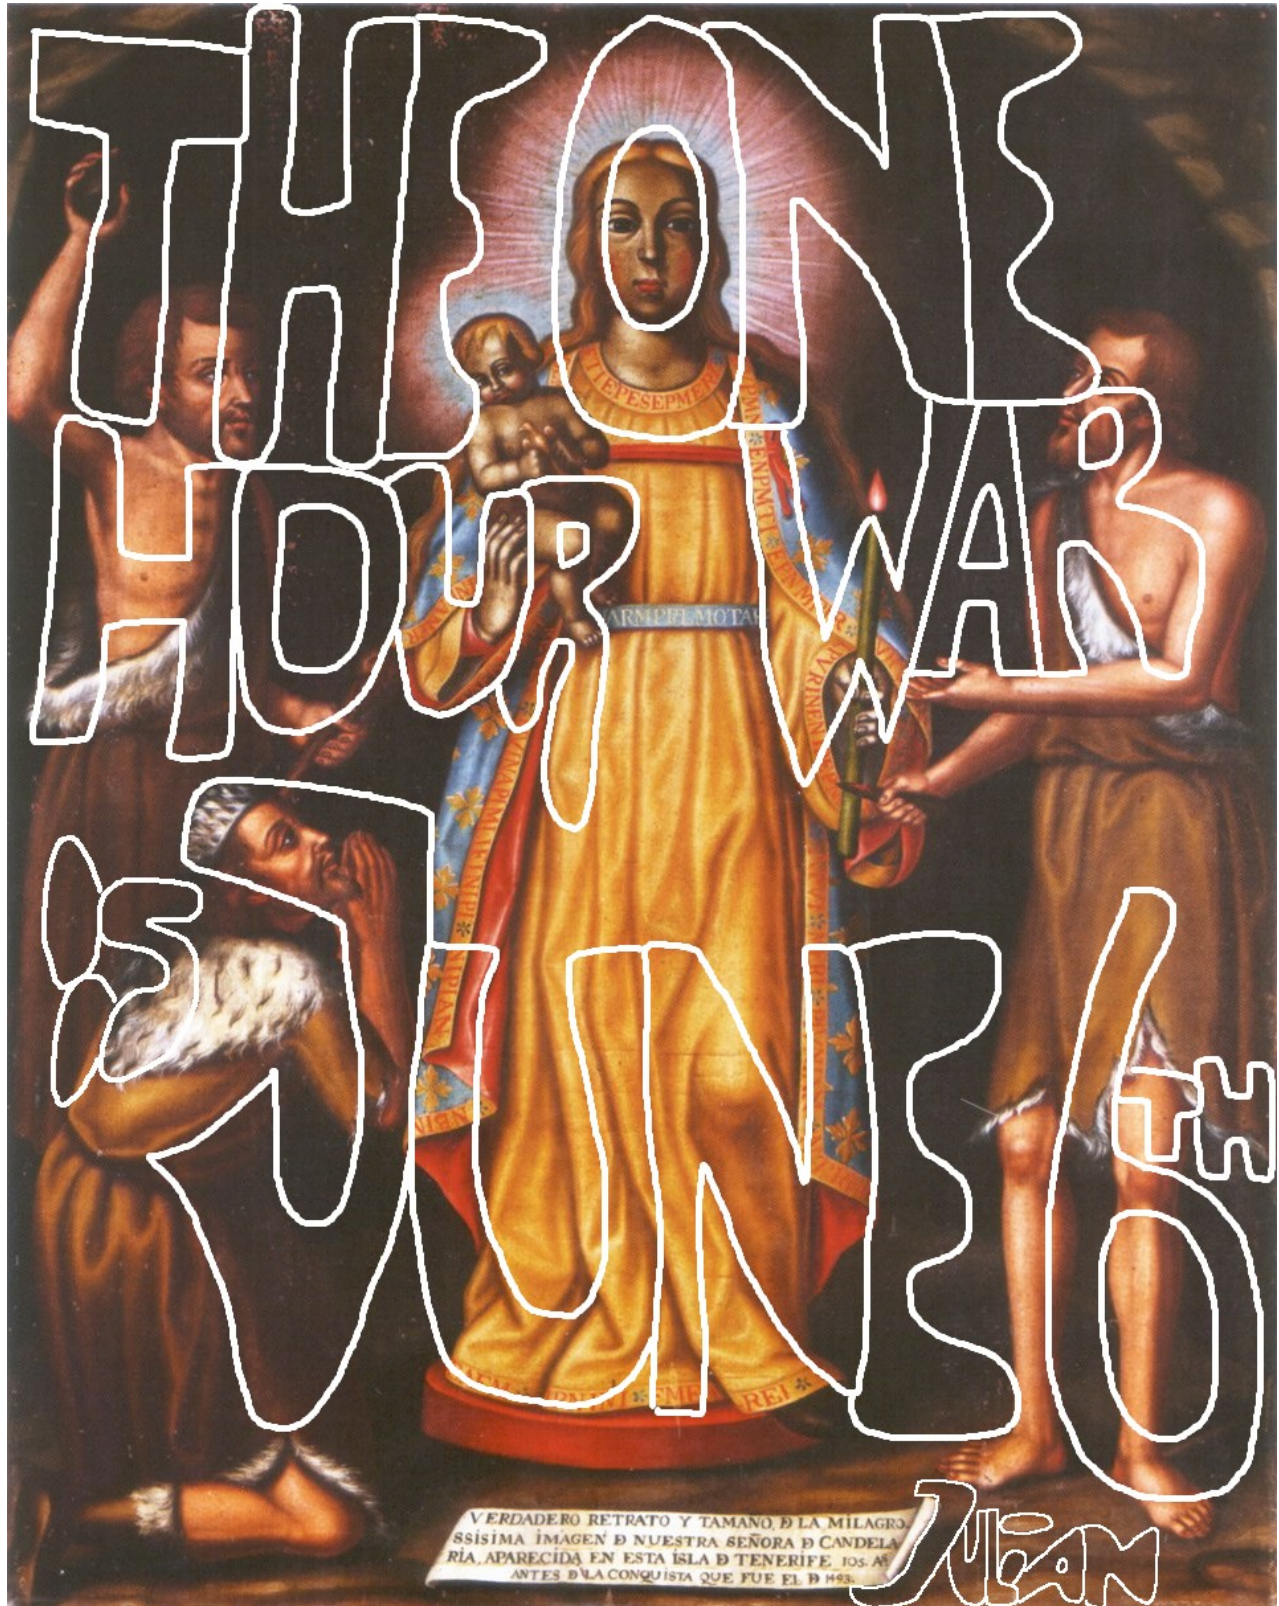

The One Hour War

Date & Time

Steve Kenyatta Briggs (Yayayar)

This PDF reveals the date of the One Hour War (OHW) of Revelation, which will effectively destroy the United States and seriously harm their allies. The date is supported by date confirmation *image messages*, found in 6 sacred artworks. Below, are preview images of a few of the date images. The dates are carried in sacred *images* to connect to *Image Crimes*, of Revelation, chapters 13 to 20, which are spread through our eyes, and which are a big reason for God's One Hour War.

Most of the following OHW dates are provided as **6/6/6** (Julian), or **5/5** (Yin).

Sacred Artworks/Sources

Below, are the 6 sacred artworks/sources I've used for some of my Revelation work. All of these artworks carried information related to the One Hour War. To learn more about these works, see related books on my website, or your local library. The OHW date information is presented in large images on the following 27 pages. The times are provided on the final page.

5/5 in the Sacred Image Key.

6/6/6 in the Sacred Image Key.

Messages in the Candelaria Likeness:

“The One Hour War Is June 6th” (2026), Julian.
-that’s June 19th, 2026, on the widely used Gregorian calendar.

NUESTRA SEÑORA REVEALS THE TIME OF THE ONE HOUR WAR

The Mystery of the 2-Tone Gown: Solved

Nuestra Señora de Guadalupe, today, is badly damaged and mostly fake. 17th and 18th century Western copies now look better than Nuestra. In the image, Guadalupe wears a 2-tone gown: dark tone on the viewer's left, and light tone on the right; representing the night and daylight periods of the same 24-hour day -to reflect that it will be night (dark tone) in the East, but day (light tone) in the West, when the OHW begins