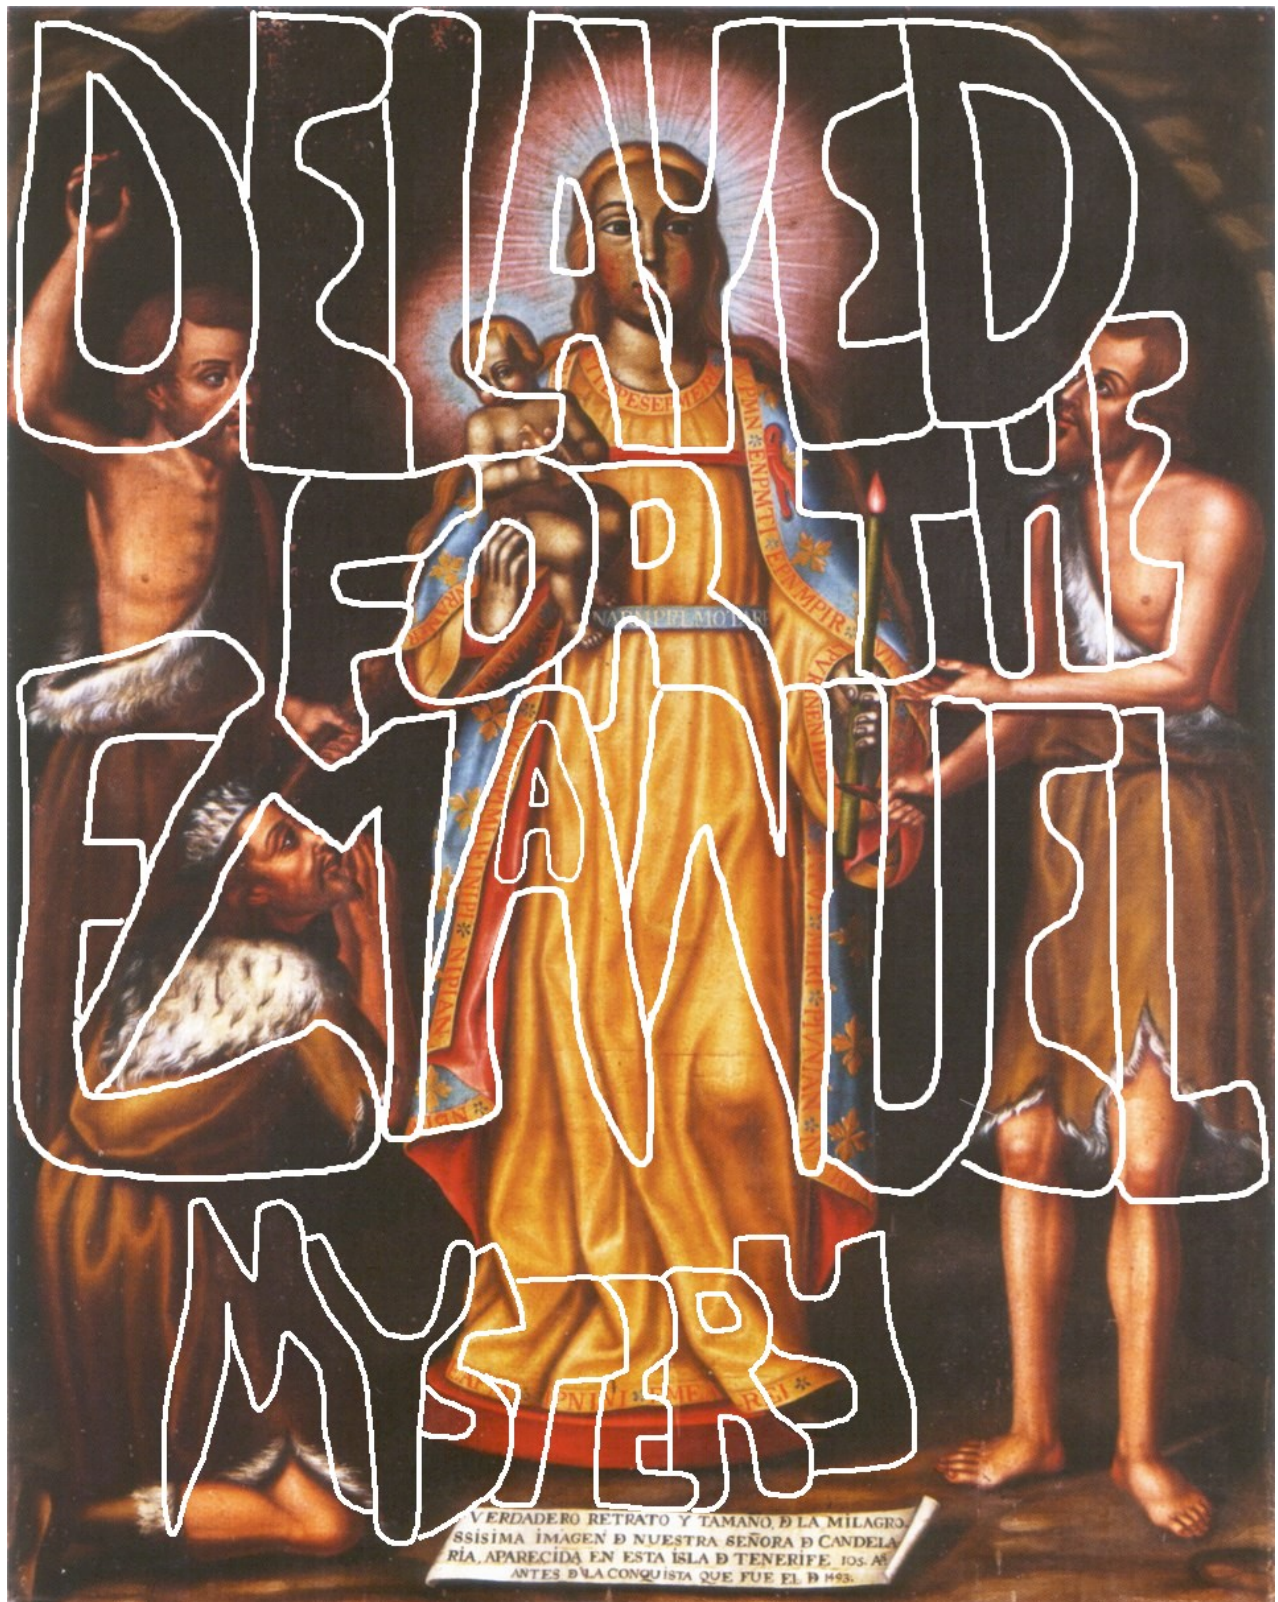

The One Hour War

Date & Time

Steve Kenyatta Briggs (Yayayar)

This PDF reveals the date of the One Hour War (OHW) of Revelation, which will effectively destroy the United States and seriously harm their allies. The date is supported by date confirmation *image messages*, found in 6 sacred artworks. Below, are preview images of a few of the date images. The dates are carried in sacred *images* to connect to *Image Crimes*, of Revelation, chapters 13 to 20, which are spread through our eyes, and which are a big reason for God's One Hour War.

The Candelaria Likeness reveals the OHW was delayed to give me time to solve the Emanuel mystery (which helps expose other crimes Satan and the West committed).

Below: *Delayed for the Emanuel Mystery.*

God and Jesus confirmed the OHW was delayed for the Emanuel mystery solution with at least a couple variations of the previous message.

Below: *Delayed for the Emanuel Solution.*

The smaller expression of “Mystery,” below, may refer to the mysteries of the prophet Elijah, and John-1. (To read the Emanuel mystery solution, etc, see “Line 5: The Hands That Rocked Time,” or “The Life and Crucifixion of Emanuel,” or “Revelation 2: The Solutions.”

NUESTRA SEÑORA REVEALS THE TIME OF THE ONE HOUR WAR

The Mystery of the 2-Tone Gown: Solved

Nuestra Señora de Guadalupe, today, is badly damaged and mostly fake. 17th and 18th century Western copies now look better than Nuestra. In the image, Guadalupe wears a 2-tone gown: dark tone on the viewer's left, and light tone on the right; representing the night and daylight periods of the same 24-hour day -to reflect that it will be night (dark tone) in the East, but day (light tone) in the West, when the OHW begins