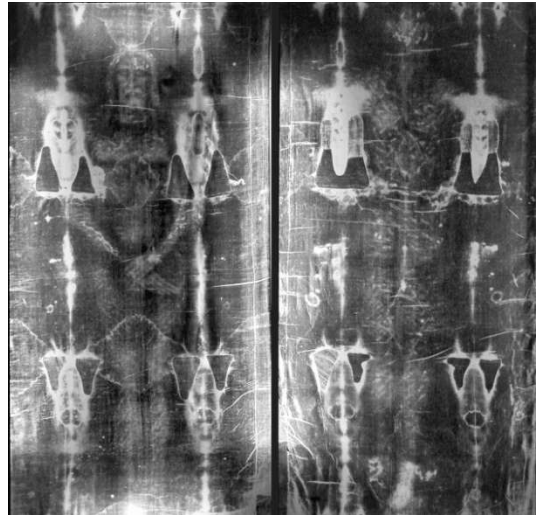

The One Hour War

Date & Time

Steve Kenyatta Briggs (Yayayar)

This PDF reveals the date of the One Hour War (OHW) of Revelation, which will effectively destroy the United States and seriously harm their allies. The date is supported by date confirmation *image messages*, found in 6 sacred artworks. Below, are preview images of a few of the date images. The dates are carried in sacred *images* to connect to *Image Crimes*, of Revelation, chapters 13 to 20, which are spread through our eyes, and which are a big reason for God's One Hour War.

Most of the following OHW dates are provided as **6/6/6** (Julian), or **5/5** (Yin).

Sacred Artworks/Sources

Below, are the 6 sacred artworks/sources I've used for some of my Revelation work. All of these artworks carried information related to the One Hour War. To learn more about these works, see related books on my website, or your local library. The OHW date information is presented in large images on the following 27 pages. The times are provided on the final page.

The Candelaria Likeness, 1426

The Shroud of Turin, 77 AD (photo negative, 1978)

Nuestra Señora de Guadalupe, 1531

The Elder Badge, 1777, 1787

The Juan Diego Badge, 1777, 1787

The Sacred Image Key, 2025

The One Hour War dates, Julian and Yin, in the Elder and Juan Diego badges.

NUESTRA SEÑORA REVEALS THE TIME OF THE ONE HOUR WAR

The Mystery of the 2-Tone Gown: Solved

Nuestra Señora de Guadalupe, today, is badly damaged and mostly fake. 17th and 18th century Western copies now look better than Nuestra. In the image, Guadalupe wears a 2-tone gown: dark tone on the viewer's left, and light tone on the right; representing the night and daylight periods of the same 24-hour day -to reflect that it will be night (dark tone) in the East, but day (light tone) in the West, when the OHW begins