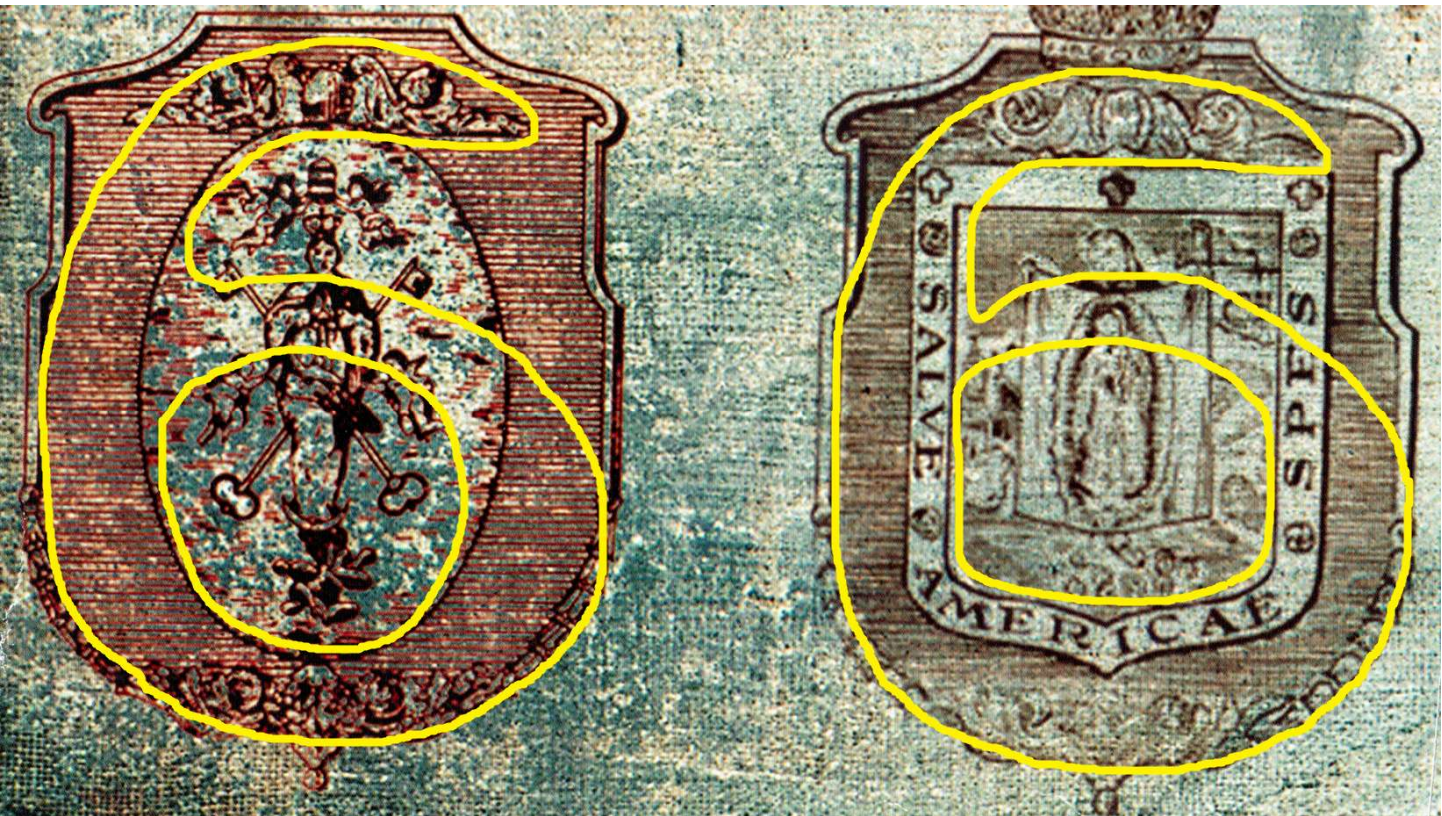

The Candelaria Likeness, 1426

The Shroud of Turin, 77 AD (photo negative, 1978)

Nuestra Señora de Guadalupe, 1531

The Elder Badge, 1777, 1787

The Juan Diego Badge, 1777, 1787

The Sacred Image Key, 2025

The One Hour War dates, Julian and Yin, in the Elder and Juan Diego badges.