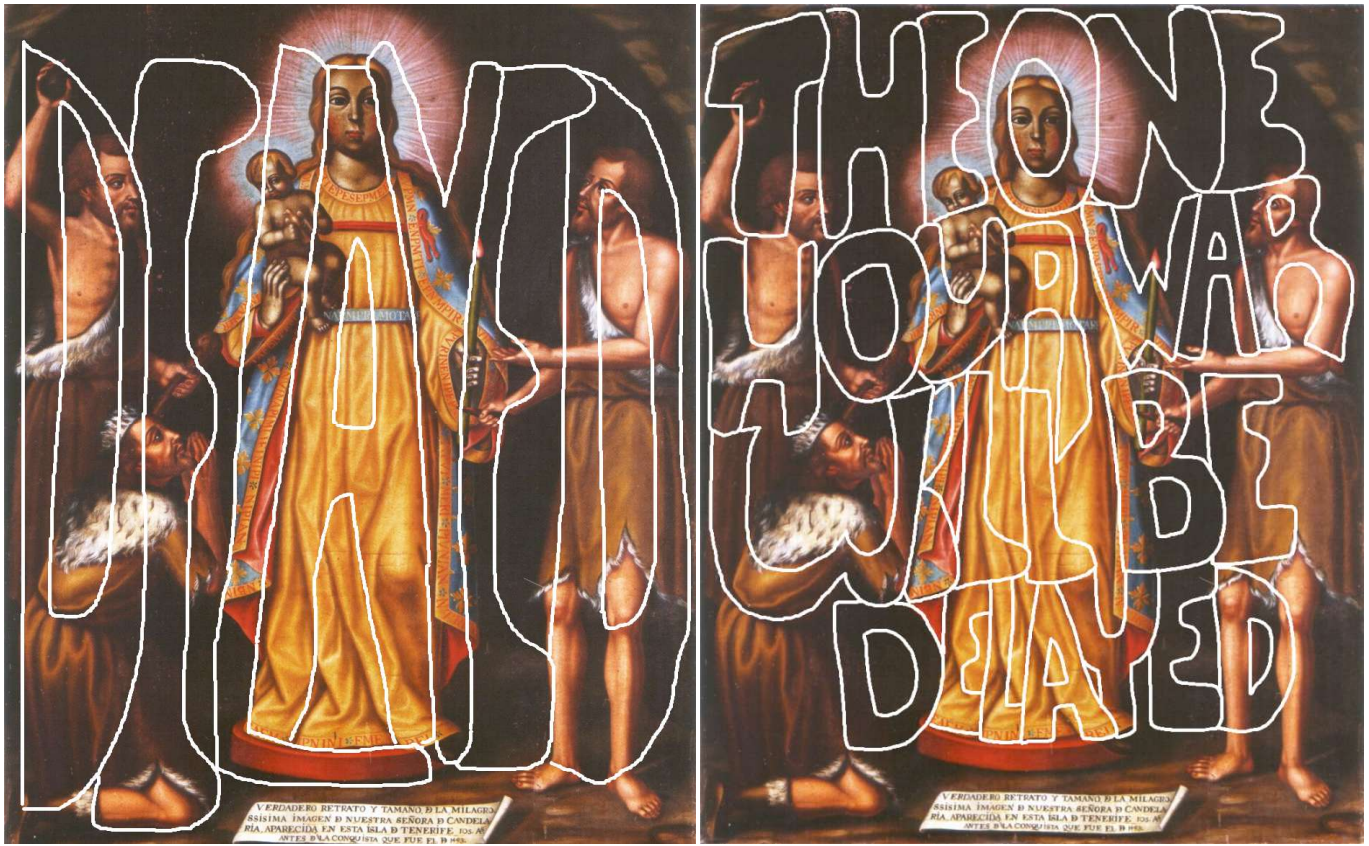

"The One Hour War Was Delayed," in the Shroud of Turin.

“The One Hour War Was Delayed,” in Nuestra Señora de Guadalupe.

“The One Hour War Was Delayed,” in the Candelaria Likeness

More "Delayed" messages in the Candelaria Likeness.

NUESTRA SEÑORA REVEALS THE TIME OF THE ONE HOUR WAR

The Mystery of the 2-Tone Gown: Solved

Nuestra Señora de Guadalupe, today, is badly damaged and mostly fake. 17th and 18th century Western copies now look better than Nuestra. In the image, Guadalupe wears a 2-tone gown: dark tone on the viewer's left, and light tone on the right; representing the night and daylight periods of the same 24-hour day -to reflect that it will be night (dark tone) in the East, but day (light tone) in the West, when the OHW begins