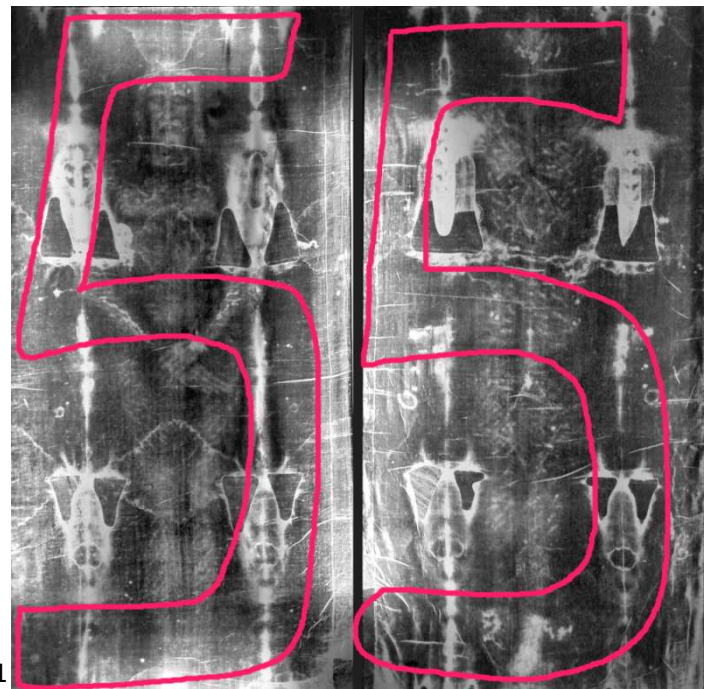

This PDF reveals the date of the One Hour War (OHW) of Revelation, which will effectively destroy the United States and seriously harm their allies. The date is supported by date confirmation *image messages*, found in 6 sacred artworks. Below, are preview images of a few of the date images. The dates are carried in sacred *images* to connect to *Image Crimes*, of Revelation, chapters 13 to 20, which are spread through our eyes, and which are a big reason for God's One Hour War.

On the Yin/Eastern Calendar, the OHW will occur on **5/5 (5th Month 5)**, of Yin year **4724**.

On the Julian calendar, the OHW will occur on **6/6/6**, that is **June, 6th, 2026**.

On the widely used Western Gregorian calendar, the OHW will occur **June 19th, 2026**.

Most of the following OHW dates are provided as **6/6/6** (Julian), or **5/5** (Yin).