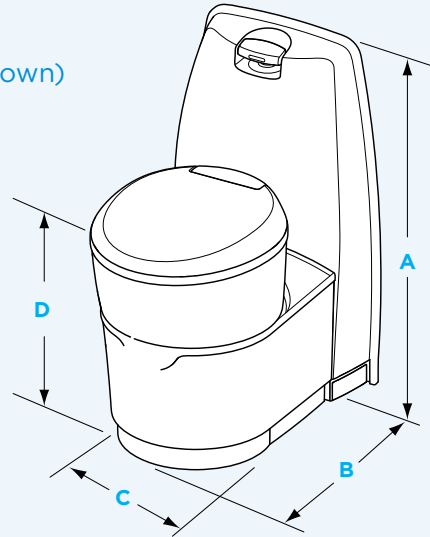

Cassette® C223-S / C223-CS / C224-CW (shown)

DIMENSIONS	
C223-S	
A	28-1/2" : 72.7 cm
B	22-3/4" : 58 cm
C	15-1/2" : 39.4 cm
D	19-1/4" : 49.2 cm