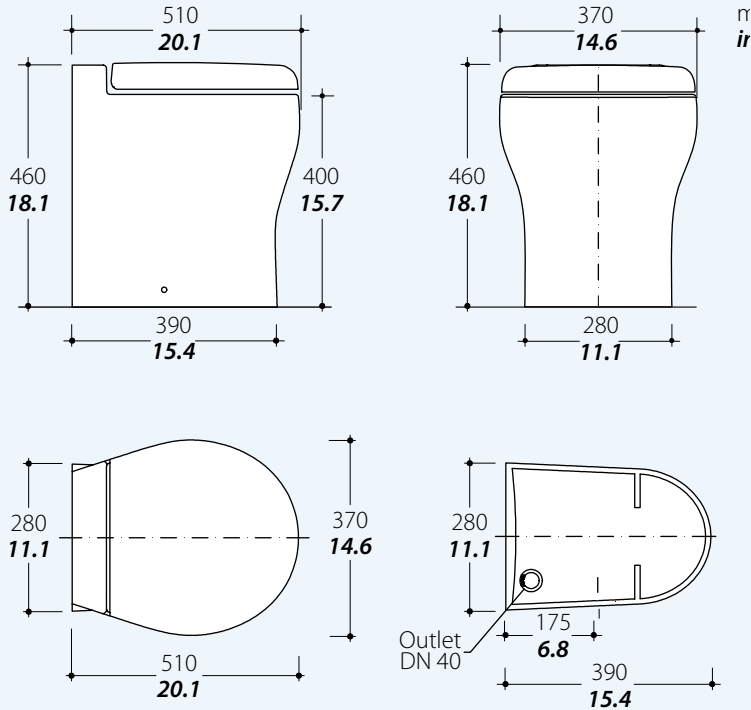

TOILET DIMENSIONS

Tecma® Silence Plus 2G Models

Silence Plus 2G High Toilet

SILENCE PLUS 2G HIGH PROFILE

Height Lid Down	18.1 in/46.0 cm
Width Overall	14.6 in/37.0 cm
Depth Overall	16.9 in/43.0 cm