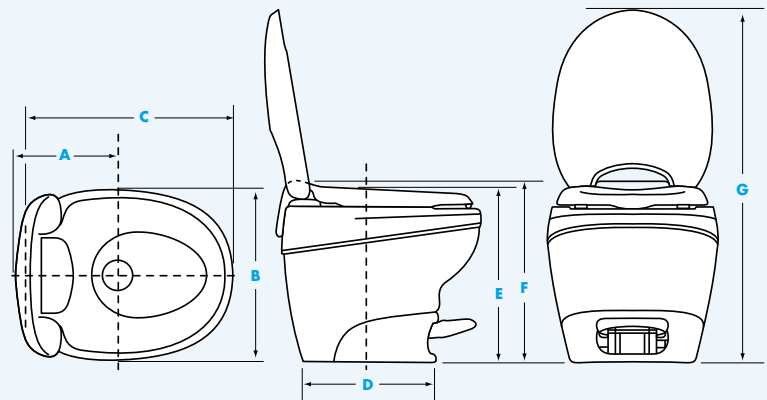

Aqua-Magic® Residence

DIMENSIONS

	High Profile	Low Profile
A	9-1/2" : 24.1 cm	9-1/2" : 24.1 cm
B	15-1/4" : 38.6 cm	15-1/4" : 38.6 cm
C	19-3/4" : 50.4 cm	19-3/4" : 50.4 cm
D	10-1/8" : 25.7 cm	10-1/8" : 25.7 cm
E	18" : 45.7 cm	12-1/2" : 31.7 cm
F	19-1/2" : 49.1 cm	13-3/4" : 35.1 cm
G	34-1/4" : 87.1 cm	28-3/4" : 73.1 cm

Aqua-Magic® Bravura

DIMENSIONS

	High Profile	Low Profile
A	11" : 27.9 cm	11" : 27.9 cm
B	16-9/16" : 42.2 cm	16-9/16" : 42.2 cm
C	20-3/16" : 51.3 cm	20-3/16" : 51.3 cm
D	12-1/2" : 31.8 cm	12-1/2" : 31.8 cm
E	16-1/4" : 41.3 cm	13-1/8" : 33.3 cm
F	17-7/8" : 45.4 cm	14" : 35.6 cm
G	34-3/8" : 87.3 cm	30-1/2" : 77.5 cm