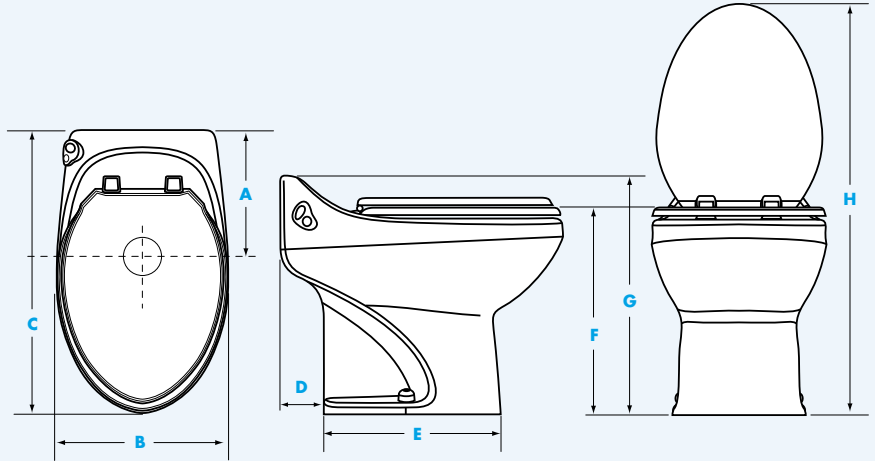

TOILET DIMENSIONS

Tecma® Silence Plus 2G Models

Silence Plus 2G High Toilet

SILENCE PLUS 2G HIGH PROFILE

Height Lid Down	18.1 in/46.0 cm
Width Overall	14.6 in/37.0 cm
Depth Overall	16.9 in/43.0 cm

Silence Plus 2G Low Toilet

SILENCE PLUS 2G LOW PROFILE

Height Lid Down	14.2 in/36.0 cm
Width Overall	14.6 in/37.0 cm
Depth Overall	16.9 in/43.0 cm

Aria® Deluxe II

DIMENSIONS	
High Profile	Low Profile
A 11" : 27.9 cm	11" : 27.9 cm
B 14-3/4" : 37.5 cm	14-3/4" : 37.5 cm
C 24-7/16" : 62.1 cm	24-7/16" : 62.1 cm
D 3" : 7.6 cm	3-1/2" : 9 cm
E 15" : 38.1 cm	15" : 38.1 cm
F 17-1/2" : 44.5 cm	13-9/16" : 34.4 cm
G 20-9/16" : 52.2 cm	16-3/4" : 42.5 cm
H 36" : 91.4 cm	30-1/8" : 76.5 cm