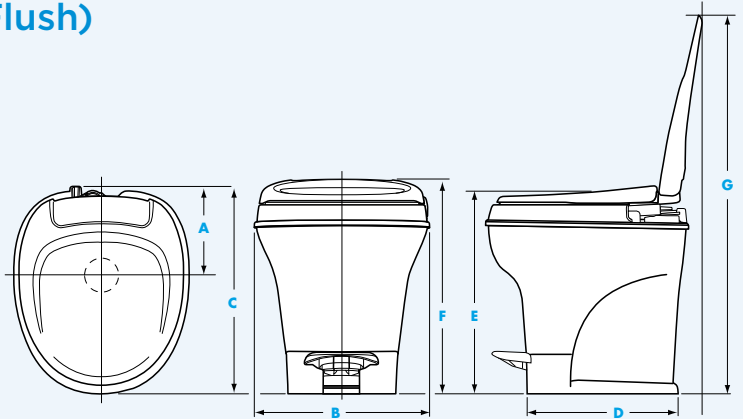

Aqua-Magic® Bravura

DIMENSIONS

	High Profile	Low Profile
A	11" : 27.9 cm	11" : 27.9 cm
B	16-9/16" : 42.2 cm	16-9/16" : 42.2 cm
C	20-3/16" : 51.3 cm	20-3/16" : 51.3 cm
D	12-1/2" : 31.8 cm	12-1/2" : 31.8 cm
E	16-1/4" : 41.3 cm	13-1/8" : 33.3 cm
F	17-7/8" : 45.4 cm	14" : 35.6 cm
G	34-3/8" : 87.3 cm	30-1/2" : 77.5 cm

Aqua-Magic® V (Hand and Foot Flush)

DIMENSIONS		
	High Profile	Low Profile
A	7-5/8" : 19.3 cm	7-5/8" : 19.3 cm
B	15-1/8" : 38.4 cm	15-1/8" : 38.4 cm
C	17-13/16" : 45.2 cm	17-13/16" : 45.2 cm
D	12-5/8" : 32 cm	12-5/8" : 32 cm
E	17-1/2" : 44.5 cm	12-15/16" : 32.8 cm
F	18-1/2" : 47 cm	14" : 35.6 cm
G	32-1/2" : 82.6 cm	28" : 71.1 cm