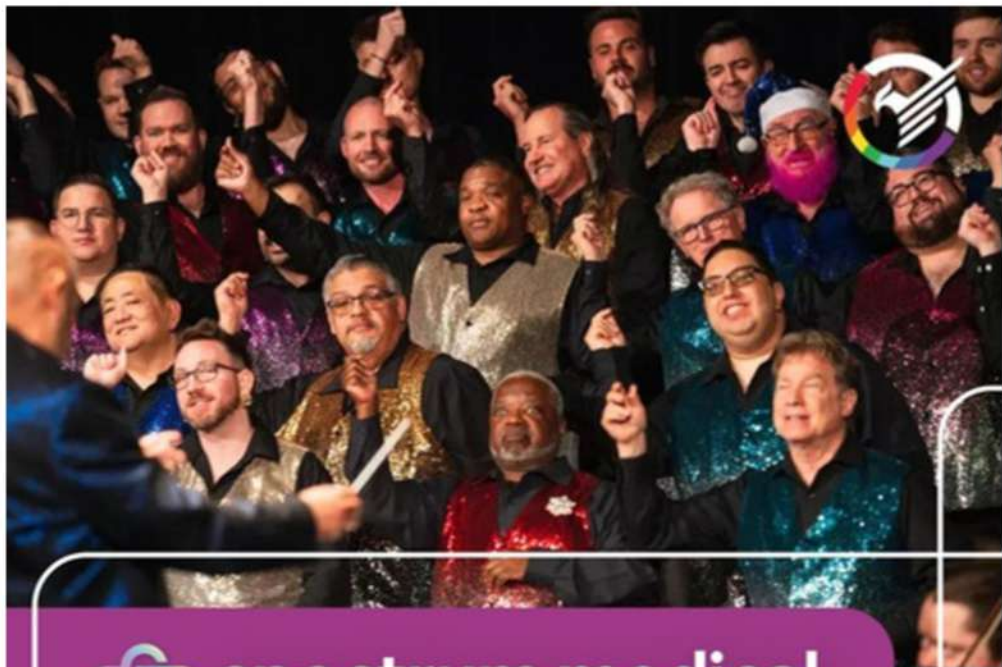

spectrum medical

Health as Bold as Your Voice!

At Spectrum Medical, we provide personalized LGBTQ+ care, keeping your health and well-being in harmony every step of the way.

Visit us to discover our specialty services:

- *Primary Care*
- *HIV Treatment and Care*
- *Gender-Affirming Care*
- *PrEP/PEP/DoxyPEP*

52 E Monterey Way Phoenix, AZ 85012
602-604-9500
spectrummedicalcare.org