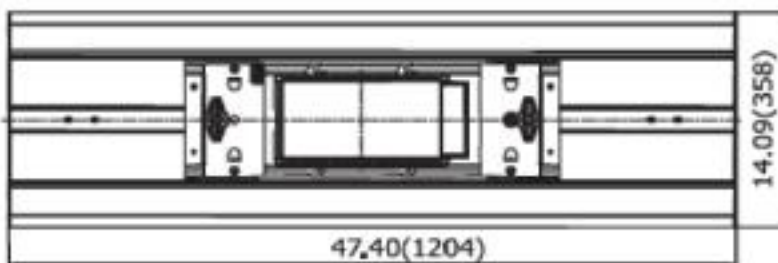

iGROW™

Model Number : IGF-400W-CM

- 400 Watt—Replaces 600 to 1000 watt HID
- Lamp Life Hours—100,000
- Direct Mounted High Efficiency Ballast
- Adjustable Mounting Brackets
- Quick Connect Lamp to Ballast
- 5 Year Lamp & Ballast Warranty
- Narrow Profile Design To Reduce Shading
- 28 Lbs. Total Weight

Lamp Specifications:

| Model # | Wattage (W) | Lumens (LM) | CCT (Kelvin) | Rated Life (Hours) | Operating Temp. (F) | Description |
|---------------|-------------|-------------|--------------|--------------------|---------------------|----------------------------------|
| IGLVG4 | 400 | 44,600 | *Vegetative | 100,000 | - 30 to 130 | Full Spectrum Daylight Veg. Lamp |
| Model # | Wattage (W) | Lumens (LM) | CCT (Kelvin) | Rated Life (Hours) | Operating Temp. (F) | Description |
| IGLBL4 | 400 | 44,600 | * Bloom | 100,000 | - 30 to 130 | Full Spectrum Daylight Bloom |

* iGROW Patent Pending color blends and Kelvin temperature customized specifically for agriculture.

Ballast Specifications:

| Model # | Input Power (W) | Input Voltage (V) | Input Current (A) | Input Freq. (Hz) | Power Factor (PF) | Operating temperature (F) |
|--------------|-----------------|-------------------|-------------------|------------------|-------------------|---------------------------|
| IGBA4 | 440 | 120-277/480* | 3.54—1.6/0.92 | 50/60 | >.95 | -20 to 130 |