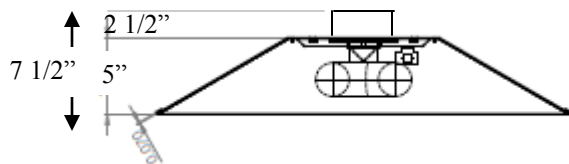

iGROW™
INDUCTION LIGHTING FOR GROWERS

MANUFACTURED
IN THE USA

Per FTC
Buy American Act 41U.S.C.