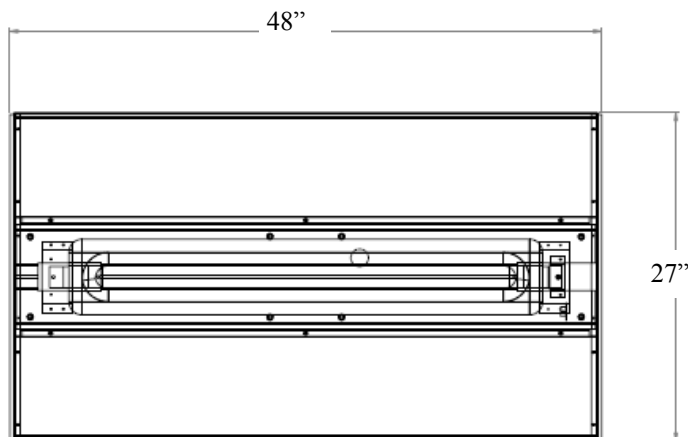

iGROW™
INDUCTION LIGHTING FOR GROWERS

MANUFACTURED
IN THE USA

Per FTC
Buy American Act 41U.S.C.