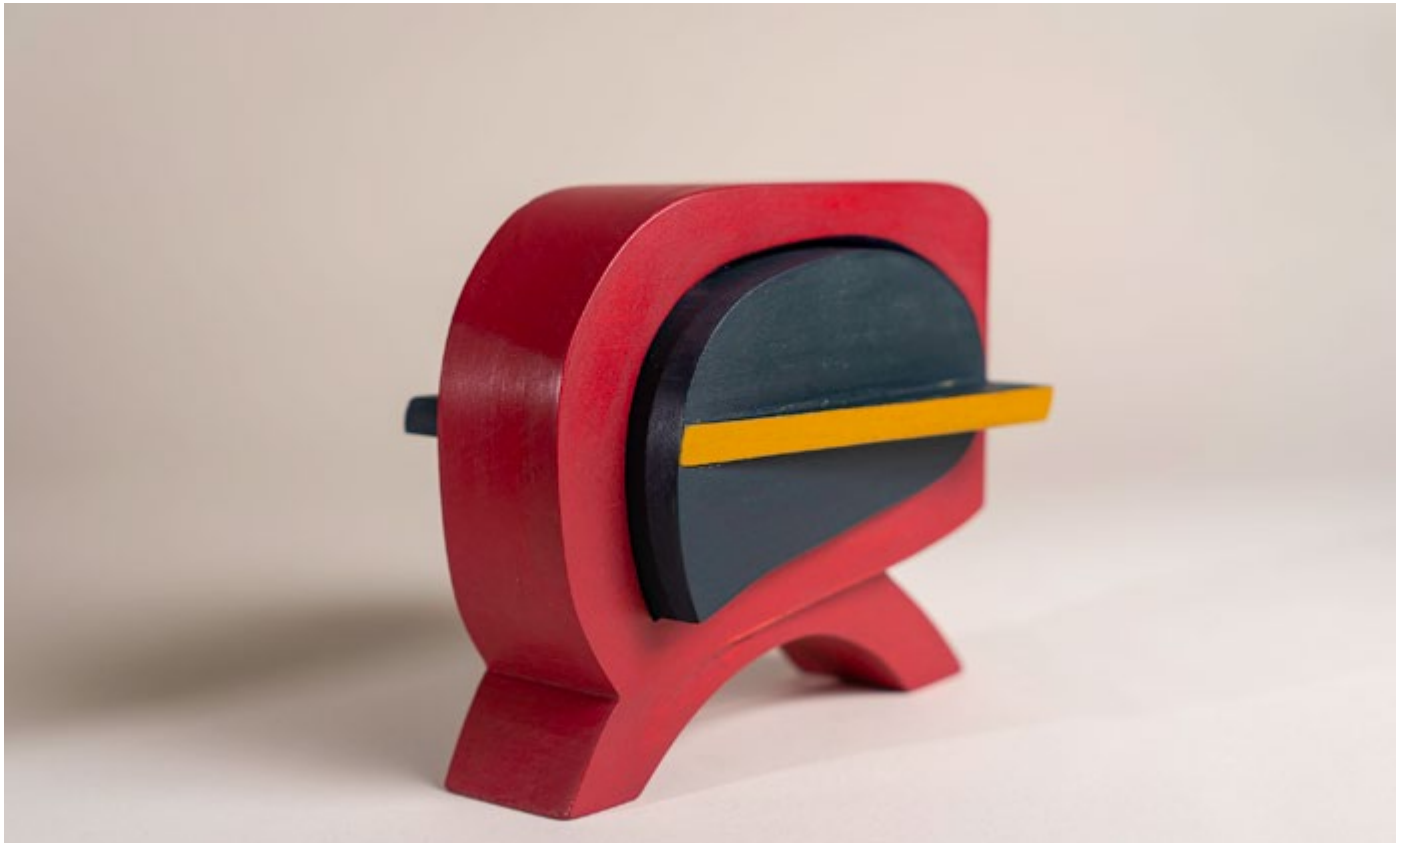

Bandsaw Box
Poplar, Milk Paint
6" x 5" x 3"