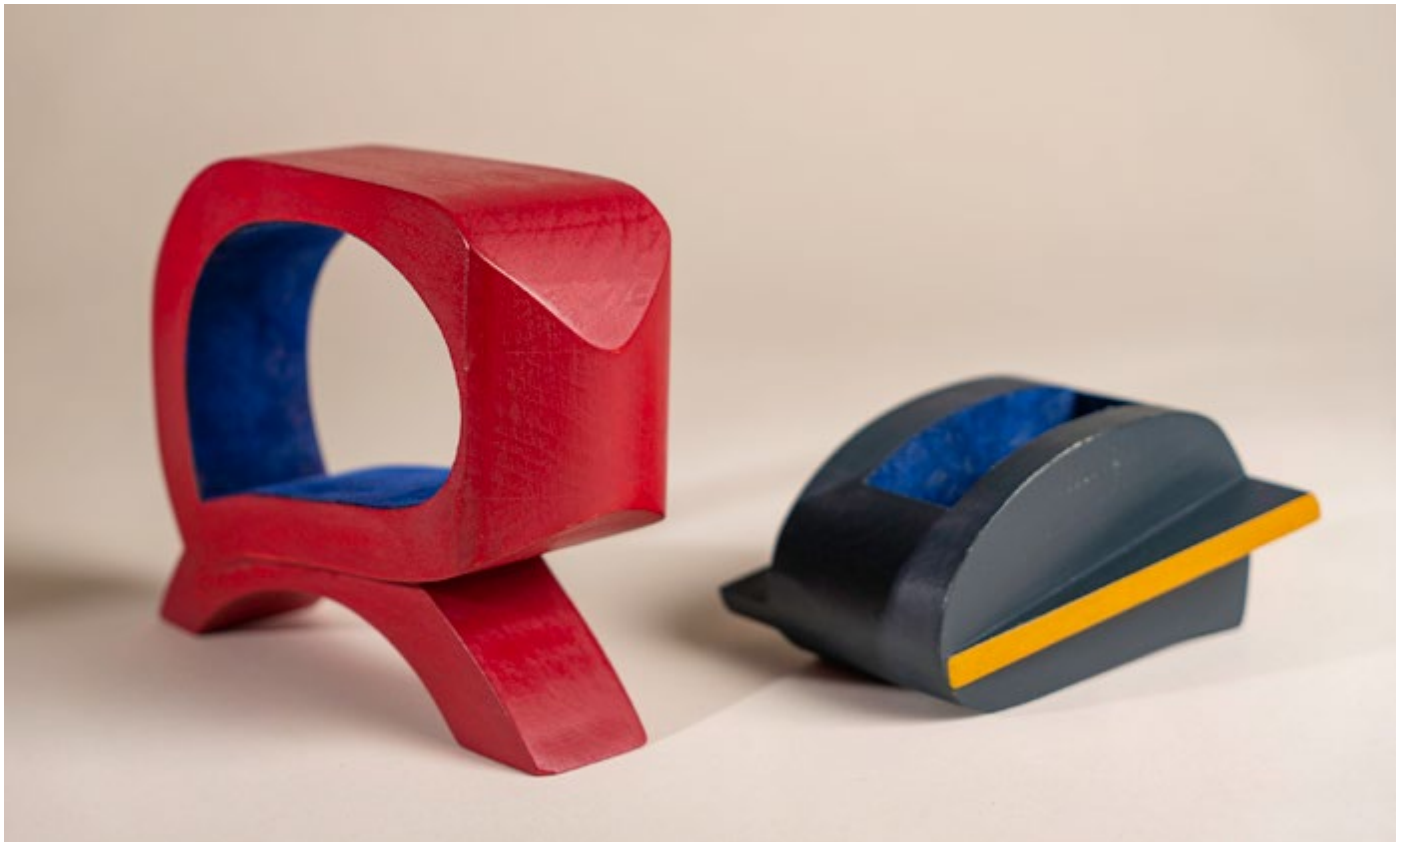

Bandsaw Box
Poplar, Milk Paint
6" x 5" x 3"