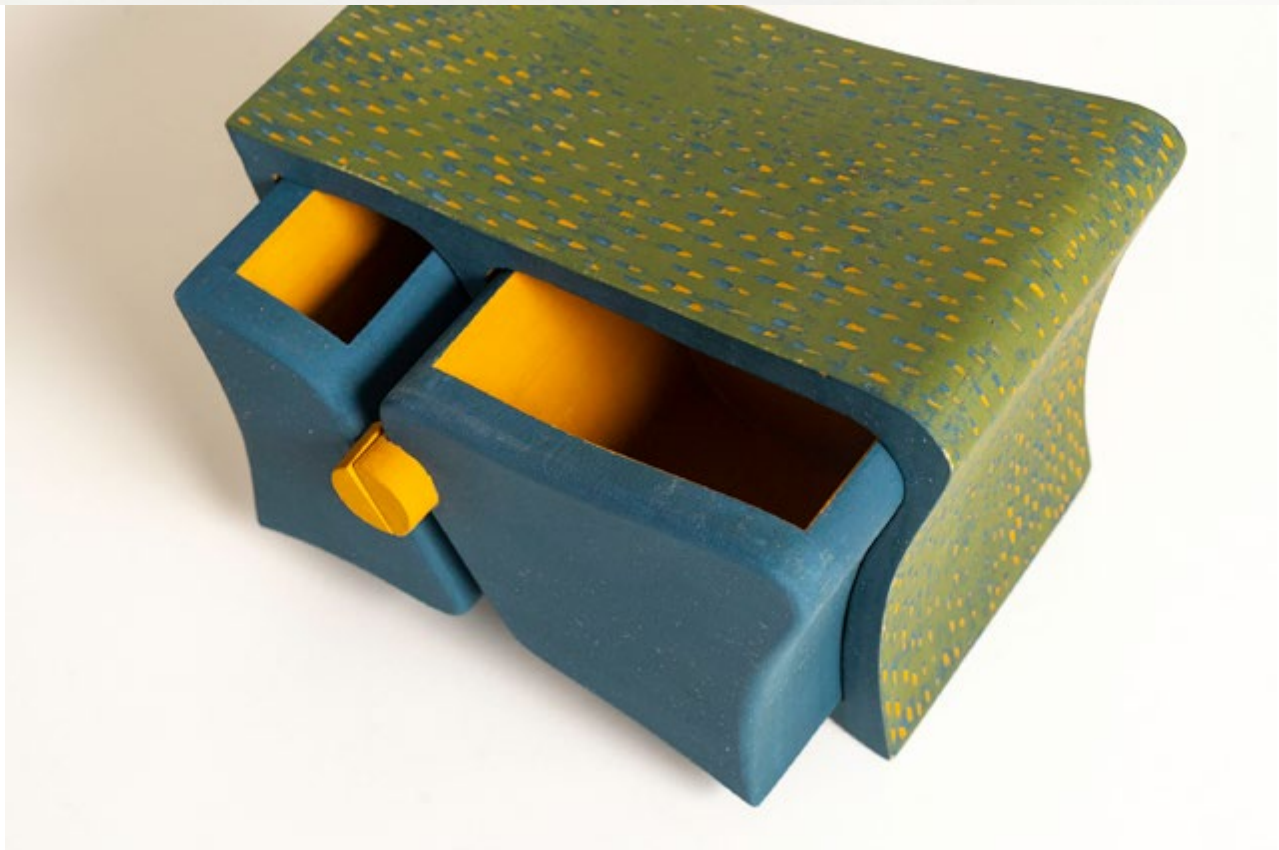

Bronze Planters and Ipe Bench
with Yeager Design/Fabrication

Les Yeux Du Monde Gallery Stairs and Railing
with Yeager Design/Fabrication
White Oak, Painted Steel

UVA School of Architecture Pin up Boards and Cantilevered Table
with Yeager Design/Fabrication
Painted Steel, Machined parts, Homosote, Cherry

Luck Stone Staircase and Railing
with Yeager Design/Fabrication
Walnut, Painted Steel and Glass

Two Drawer Bandsaw Box
Poplar, Milk Paint
10" x 4" x 5"

Maple Miter Box
Maple and Cherry
6" x 4" x 5"

Bandsaw Box
Poplar, Milk Paint
6" x 5" x 3"