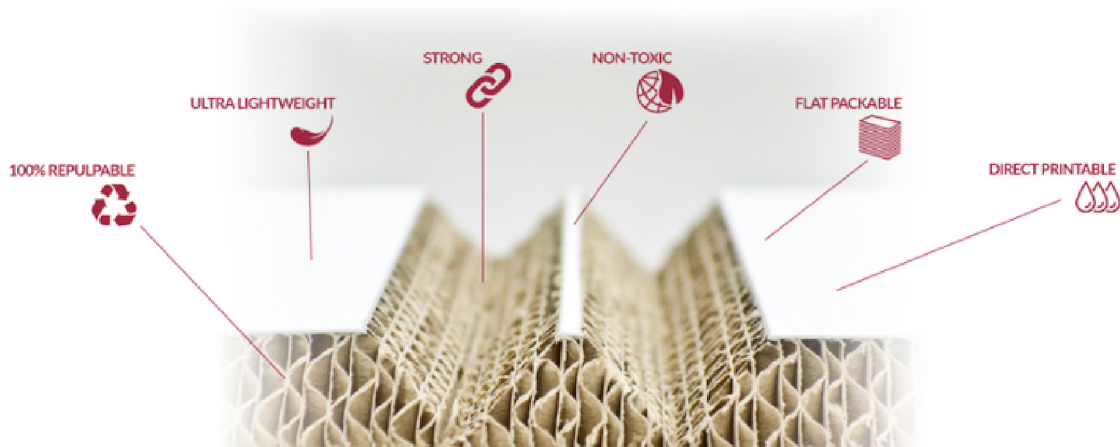

www.sustainableevent.company