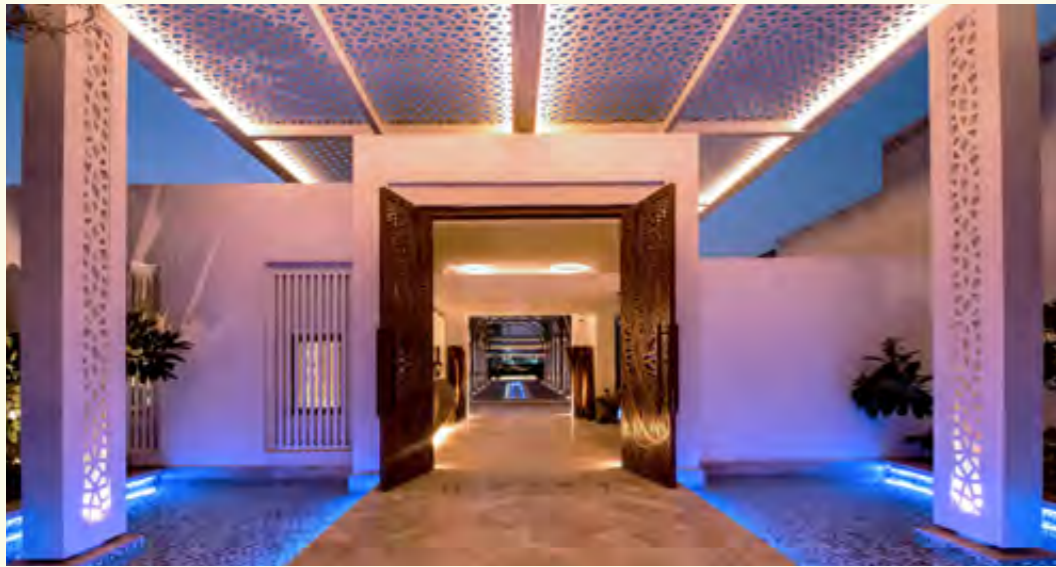

## **DRIFT Beach Club**

Dubai, UAE

DRIFT Beach club, a bespoke seafront destination where luxury beach chic meets casual simplicity. A place where the ambiance is laid-back, yet vibrant. And where when the sun goes down, the tempo rises.