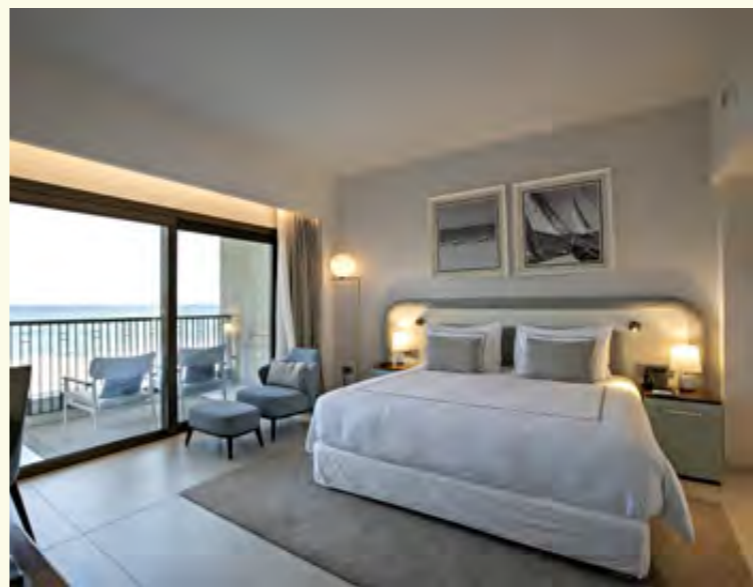

Al Alamein Hotel

Al Alamein Hotel