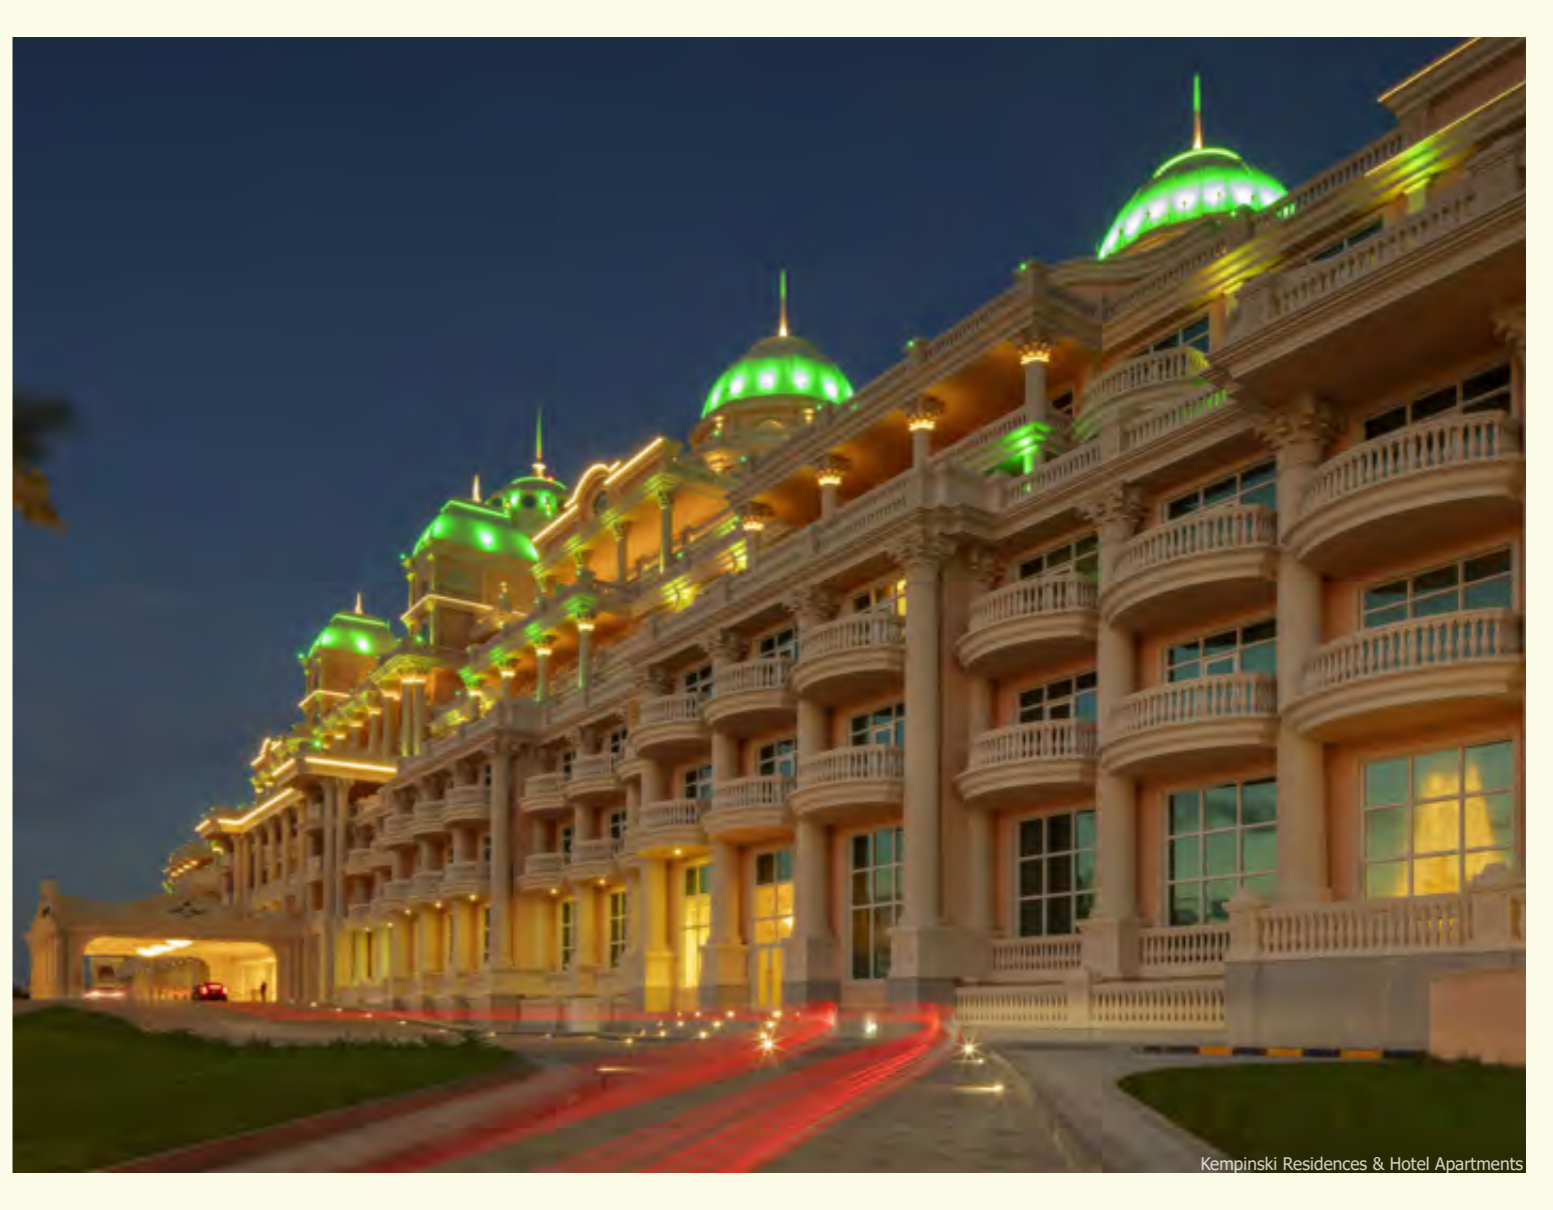

Kempinski Residences & Hotel Apartments