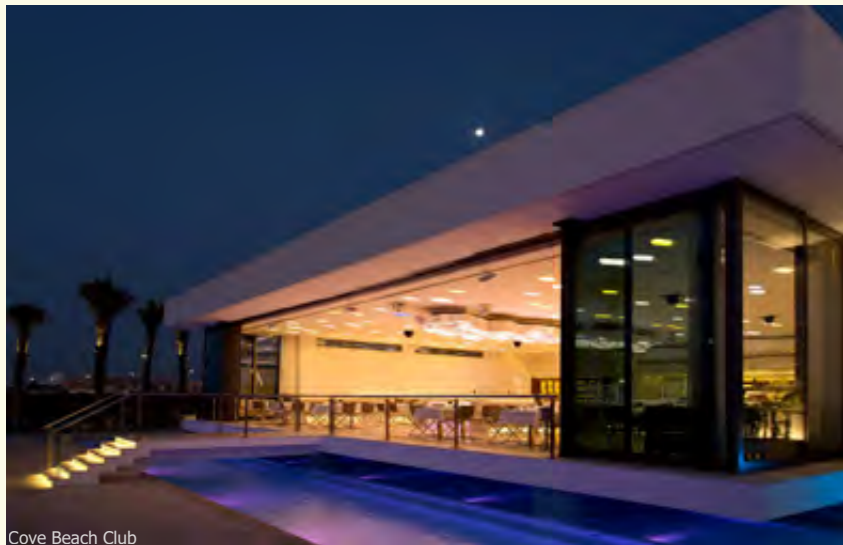

## Cove Beach Club

Dubai, UAE

Cove Beach is Dubai's ultimate beach experience. Ideally located by Jumeirah Beach Hotel and offering breathtaking views of the Burj al Arab. Featuring authentic Mediterranean Riviera flavors from Provence to Tuscany, the restaurant serves "Cuisine de la Joie", from morning till night.