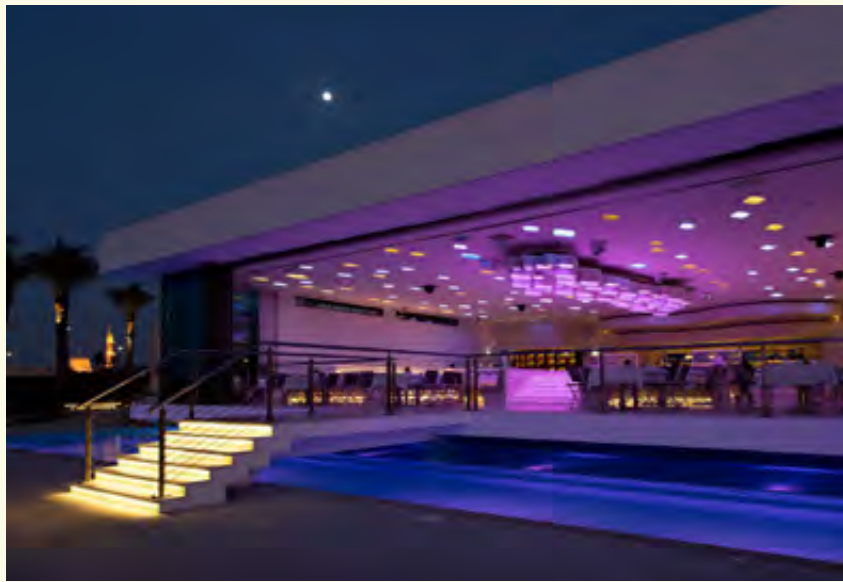

## Cove Beach Club

Dubai, UAE

Cove Beach is Dubai's ultimate beach experience. Ideally located by Jumeirah Beach Hotel and offering breathtaking views of the Burj al Arab. Featuring authentic Mediterranean Riviera flavors from Provence to Tuscany, the restaurant serves "Cuisine de la Joie", from morning till night.