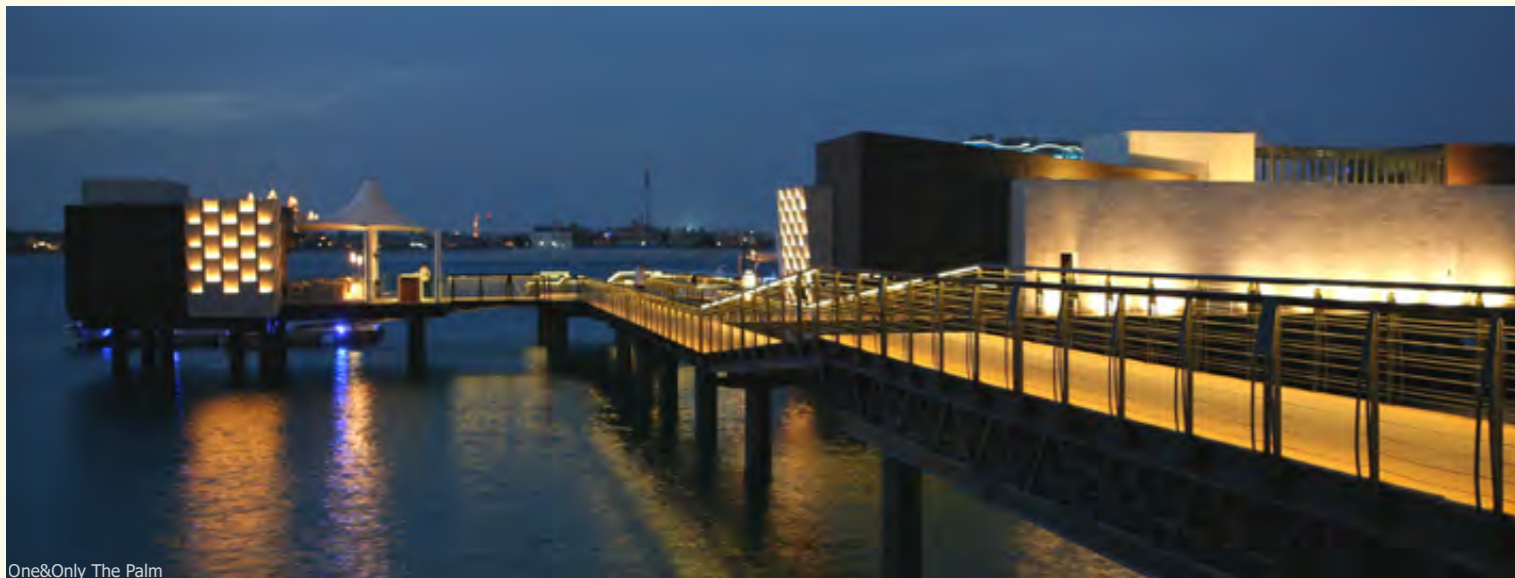

## **Madinat Jumeirah, Development**

Dubai, UAE

Madinat Jumeirah is a luxurious 5 star resort in Dubai and is also the largest resort in the emirate, spreading across over 40 hectares of landscapes and gardens. The resort comprises two boutique hotels (Al Qasr and Mina Al Salam) and a courtyard of 29 summer houses called Dar Al Masyaf.

Madinat Jumeirah

Madinat Jumeirah

## One&Only The Palm

Dubai, UAE

One&Only The Palm, Dubai is a fabulous new addition to the renowned One&Only group of luxury properties. This luxurious oasis is set on the far point of the world famous Palm Jumeirah with views to the New Dubai skyline, only a short distance away by water taxi or limousine.

## Anantara Doha Island Resort

Doha, QATAR

Banana Island Resort Doha by Anantara is a paradise sanctuary of world class facilities and limitless activities, both above and below the water, providing relaxation and adventure, wellness and pure indulgence.