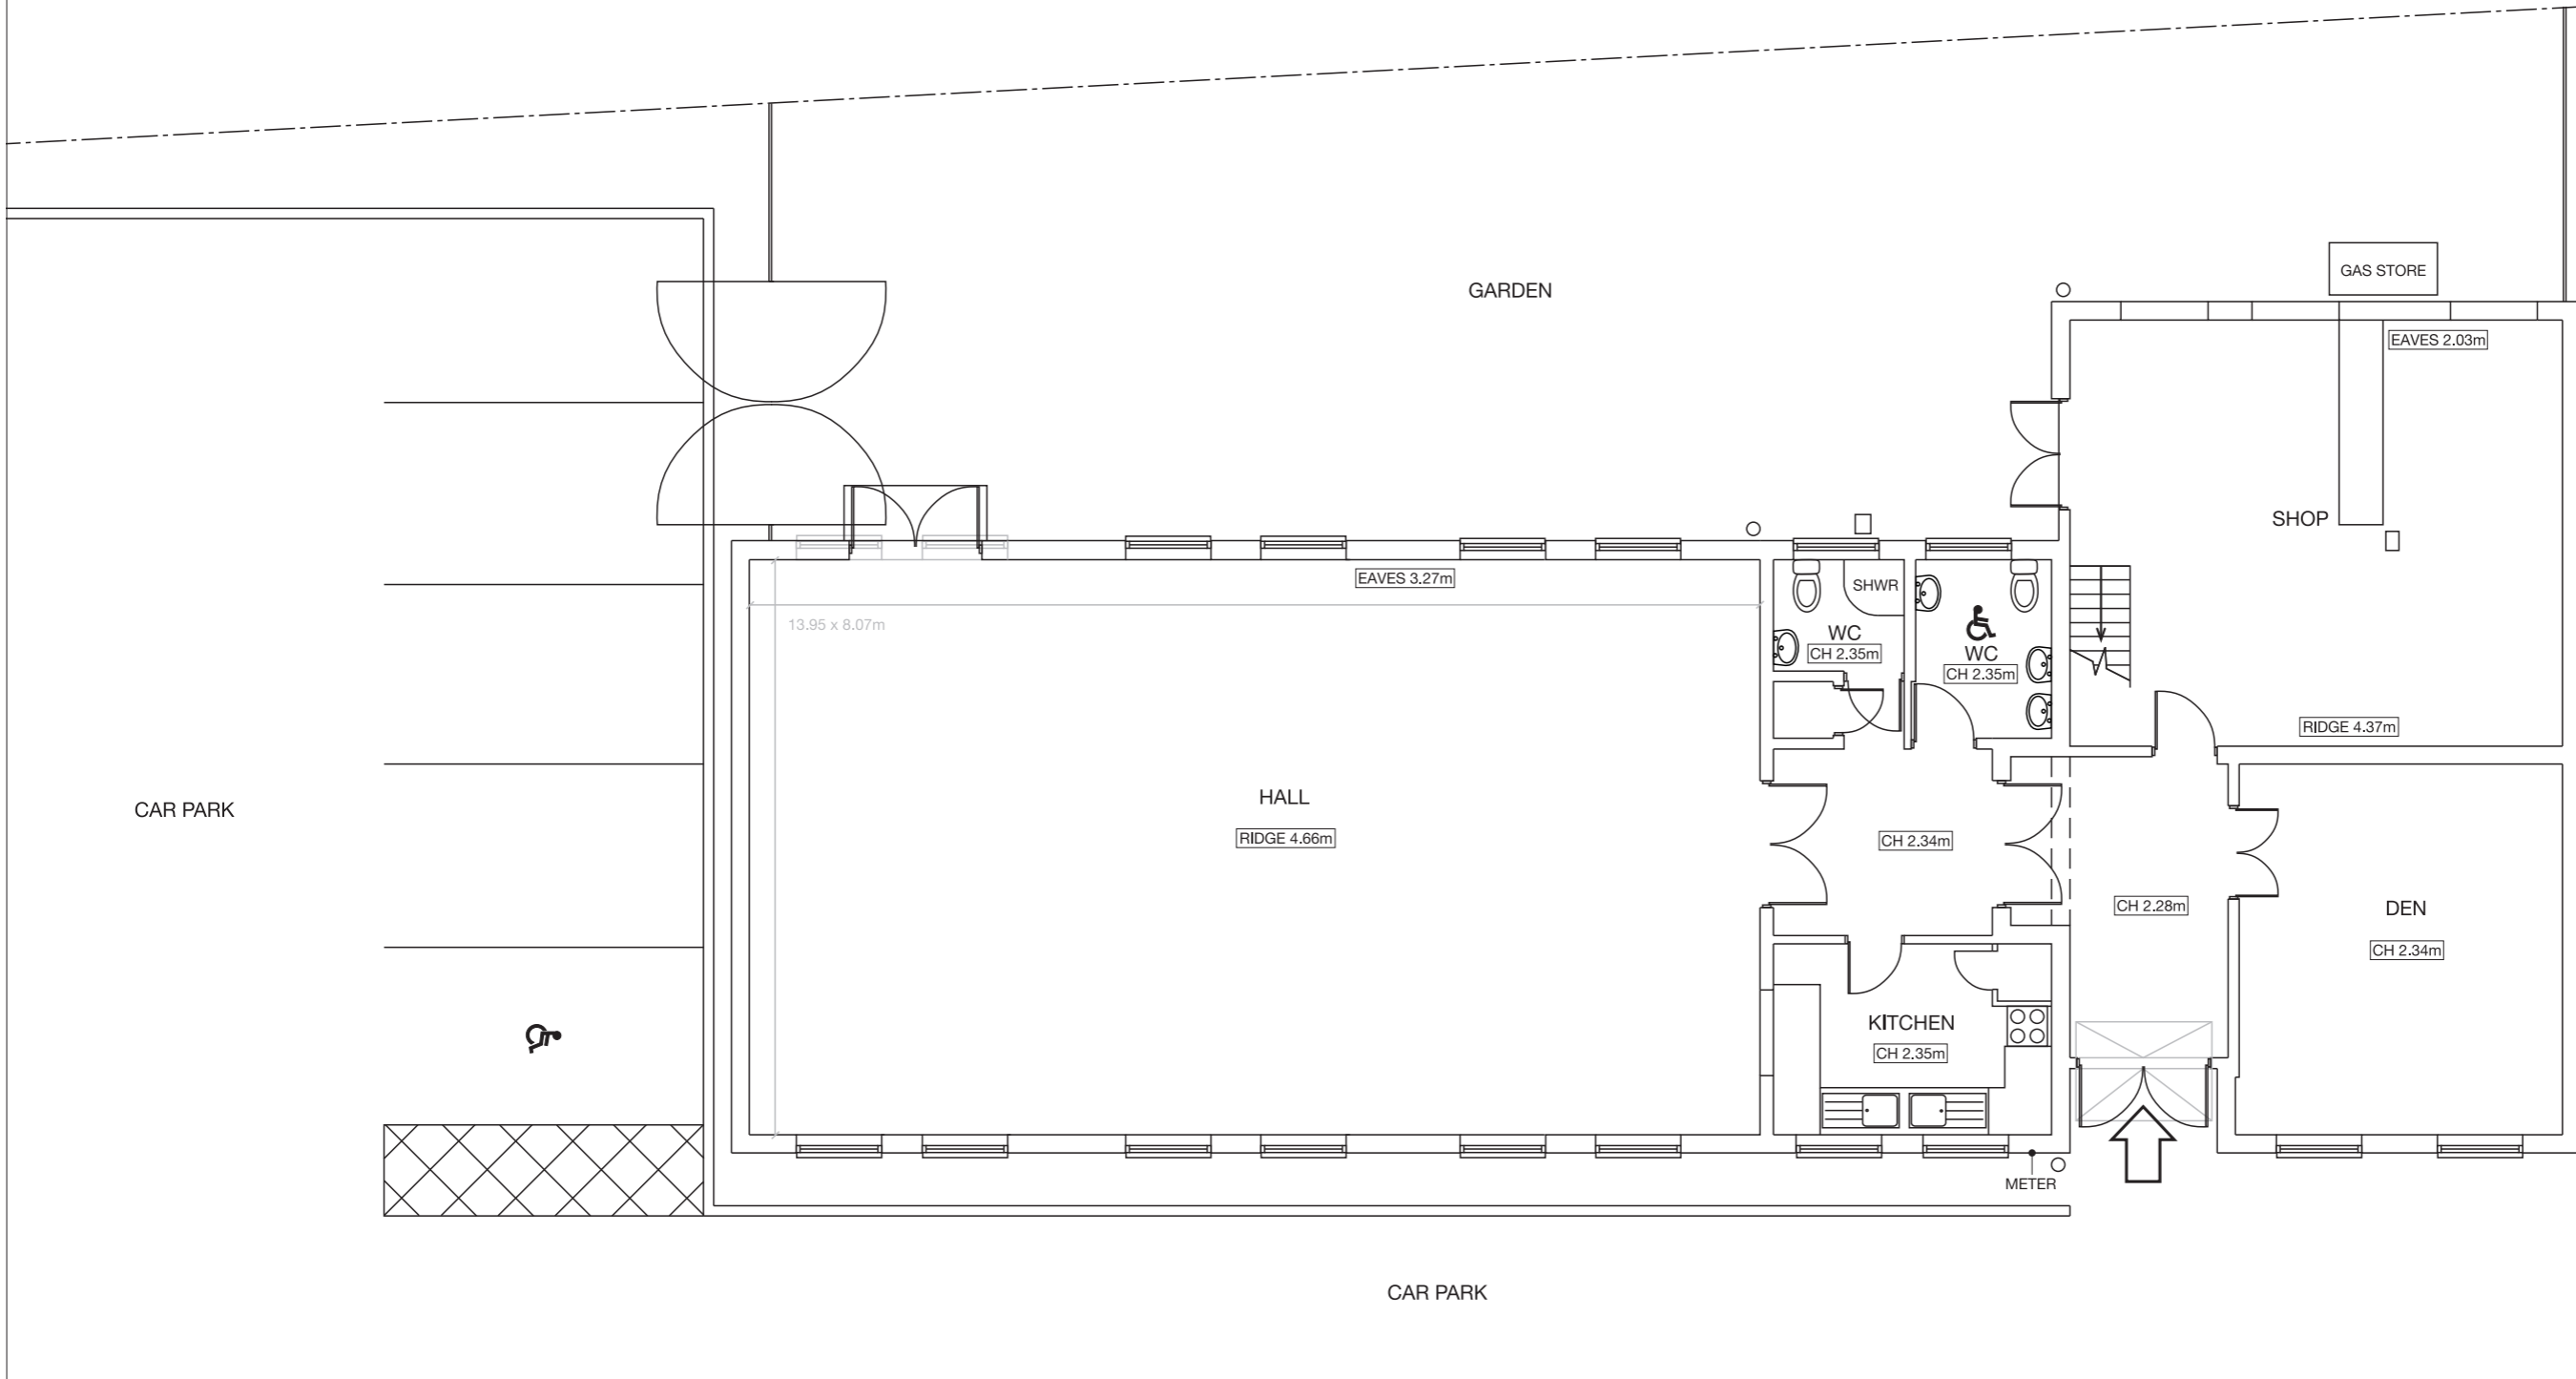

Location:  
**SCOUT HUT,  
MAIDENHEAD ROAD,  
WINDSOR,  
BERKSHIRE  
SL4 5EY**

Drawing title:  
**GROUND FLOOR AND GARDEN PLAN**

PLAN SCALE 1:100 @ A3

Drawing number:  
**MG - SL4 5EY - 1 - 02**

Date: 26/06/2018  
Client: Martin Gibbons  
Revision: 1

LEGAND

ACCESS ROAD

Location:  
**SCOUT HUT,  
MAIDENHEAD ROAD,  
WINDSOR,  
BERKSHIRE  
SL4 5EY**

Drawing title:  
**CAR PARK AND FIRST FLOOR ATTIC PLAN**

PLAN SCALE 1:100 @ A3

SCALE  5 Metres

Drawing number:  
**MG - SL4 5EY - 2 - 02**