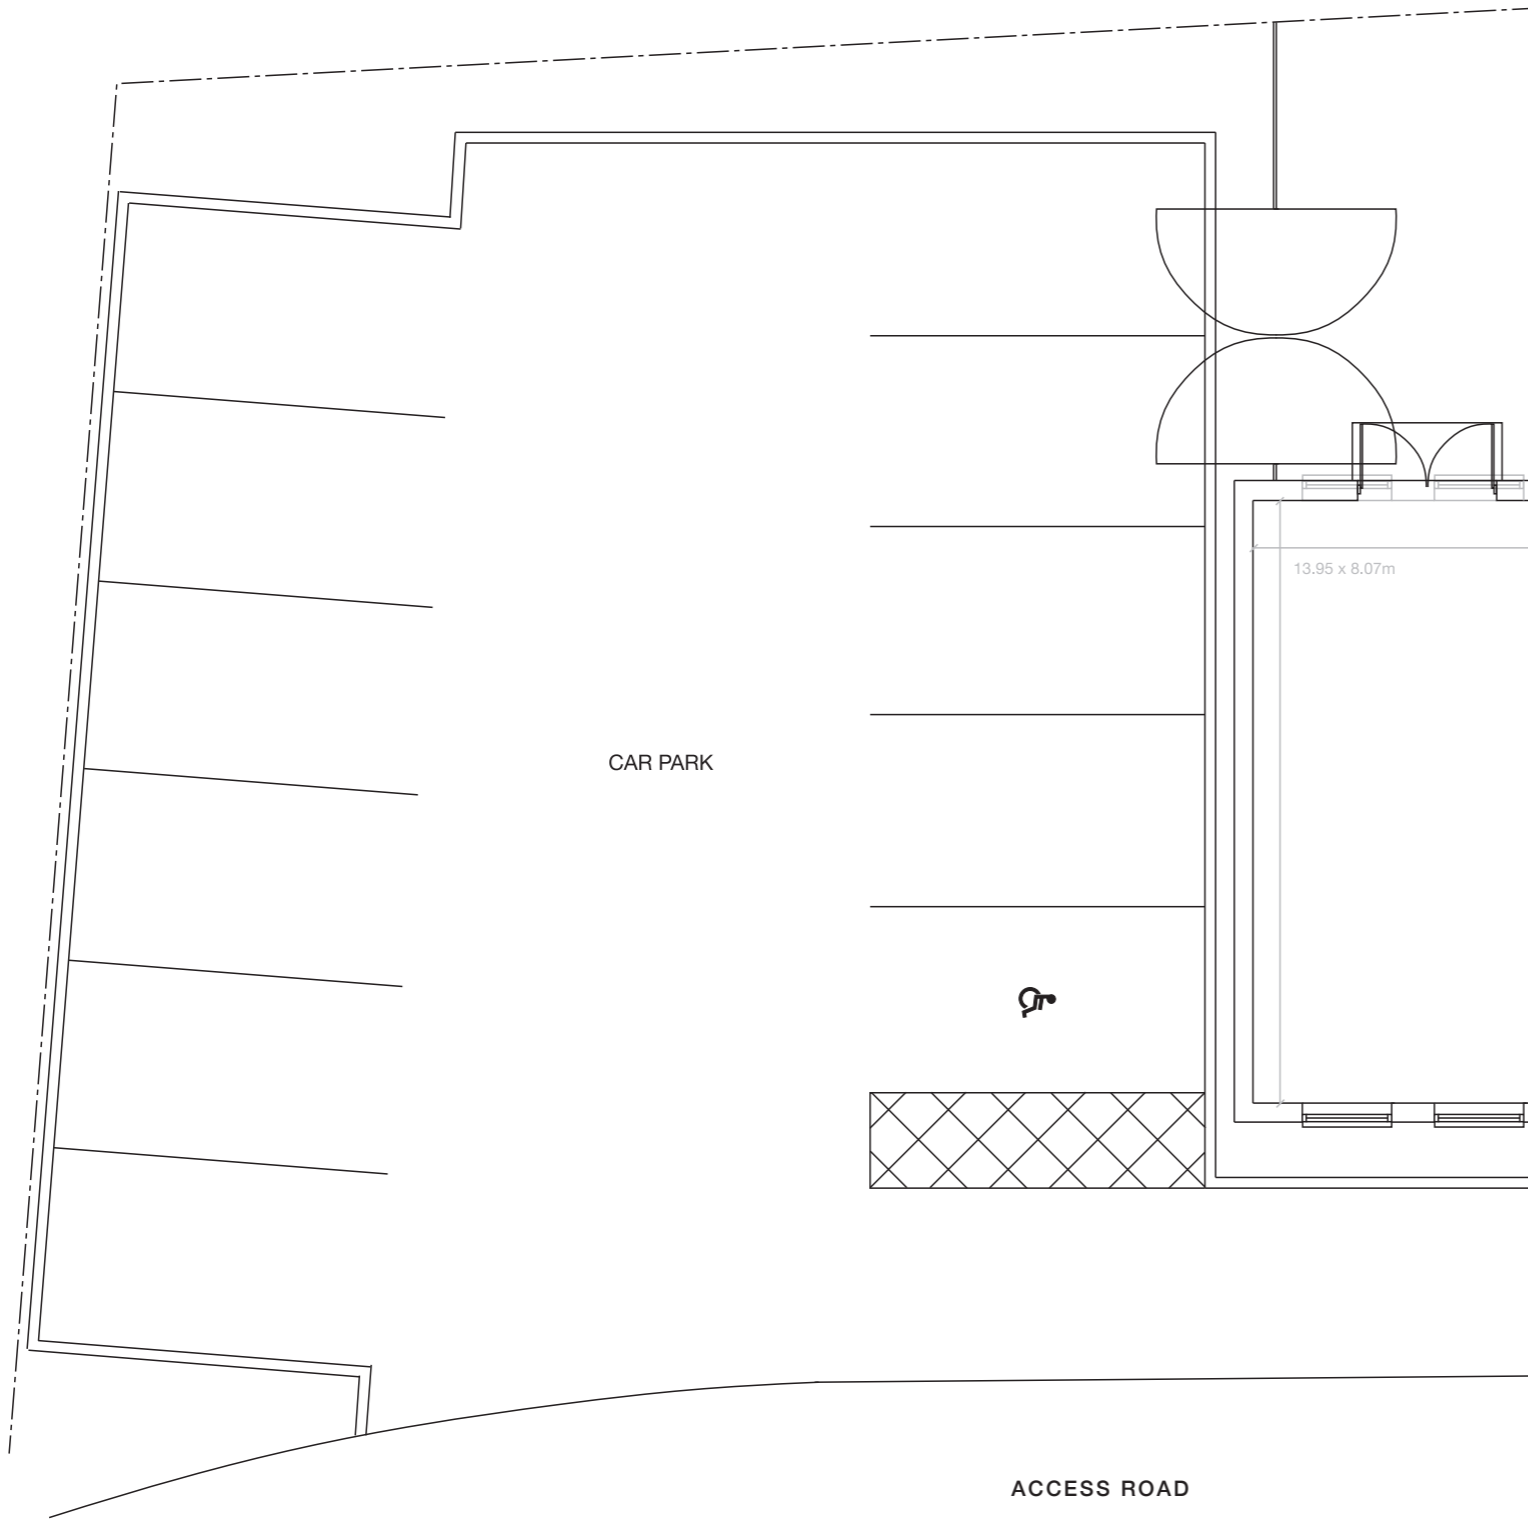

Location:
**SCOUT HUT,
MAIDENHEAD ROAD,
WINDSOR,
BERKSHIRE
SL4 5EY**

Drawing title:
CAR PARK AND FIRST FLOOR ATTIC PLAN

PLAN SCALE 1:100 @ A3

SCALE 5 Metres

Drawing number:
MG - SL4 5EY - 2 - 02

Date: 26/06/2018
Client: Martin Gibbons
Revision: 1

LEGAND