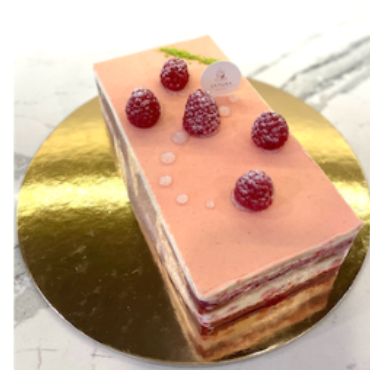

Satura Shortcake

Shortcake Dome-Flower

Chef Special Rose

Classic Chocolate

Mango & Coco

Earl Grey

Red Velvet

Original Tiramisu