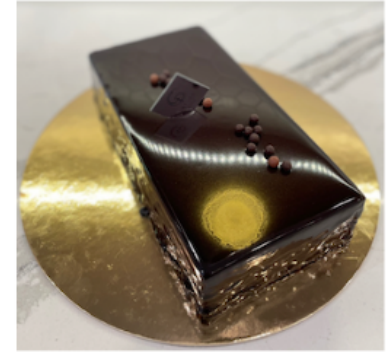

Satura Shortcake

Shortcake Dome-Flower

Chef Special Rose

Classic Chocolate

Mango & Coco

Earl Grey

Red Velvet

Original Tiramisu